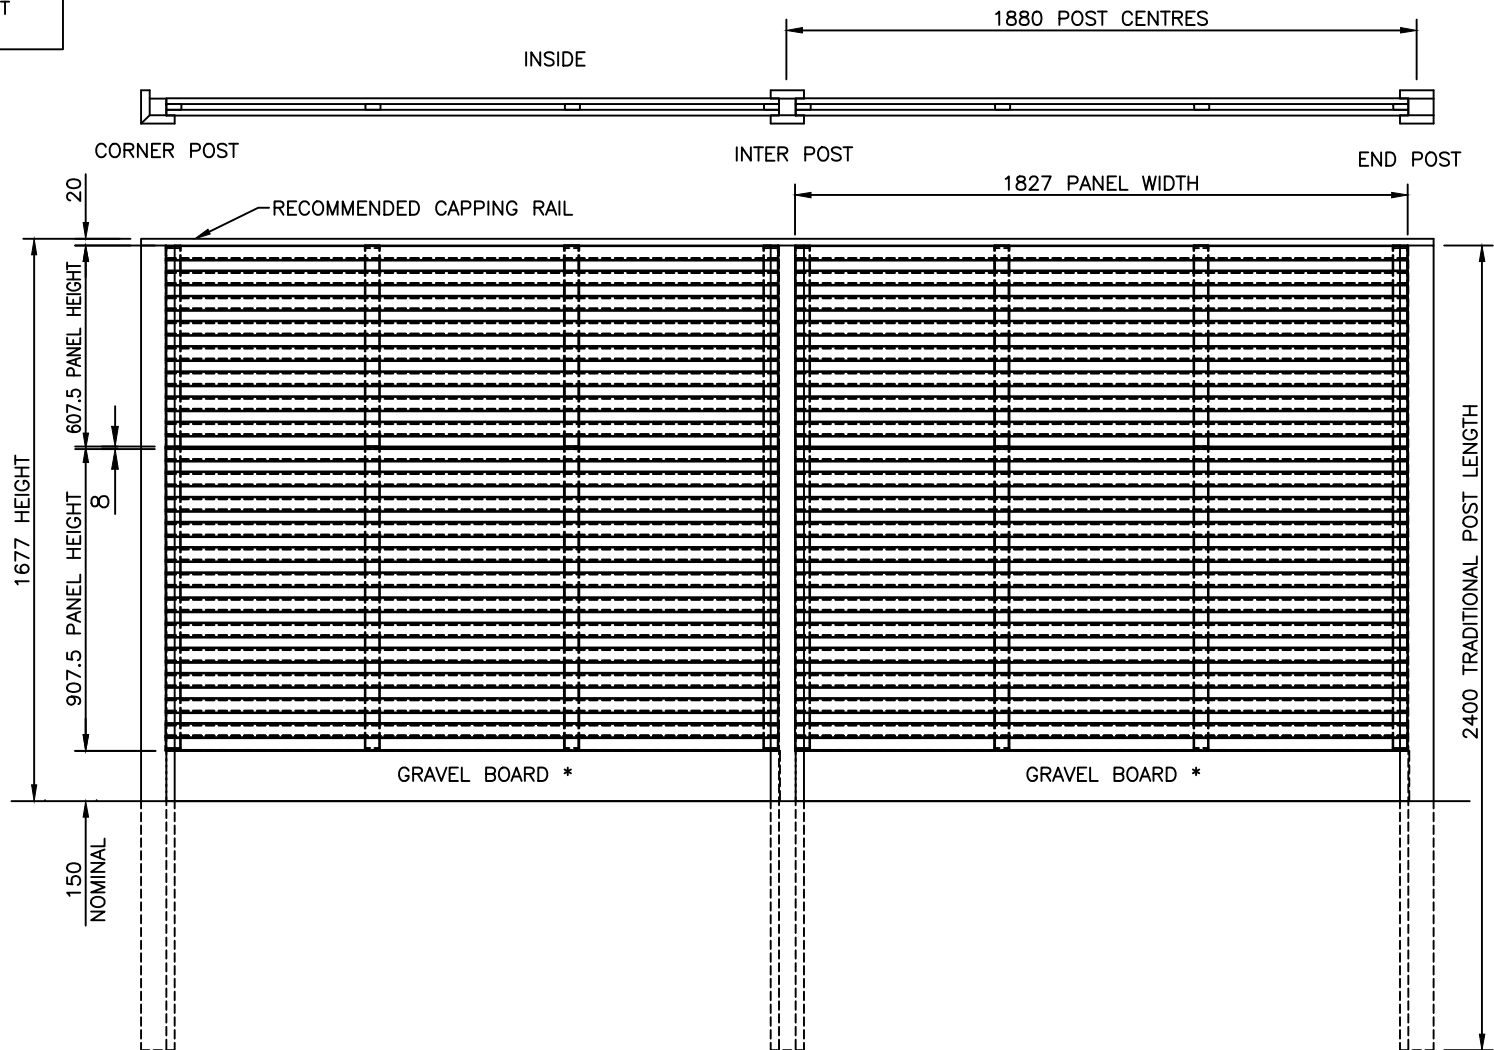

* TO MEET THE CONDITIONS OF THE 25-YEAR JAKCURE GUARANTEE, GRAVEL BOARDS ARE REQUIRED WHERE PANELS ARE IN CONTACT WITH THE GROUND

VENETIAN FENCING WITH SLOTTED POSTS

VIEWED FROM OUTSIDE

NOTES:

ALL DIMENSIONS ARE IN mm (UNO)

FINISH:

TIMBER: JAKCURED

**Jacksons
Fencing**

Stowting Common, Near Ashford,
Kent. TN25 6BN
Telephone: 01233 750393
Fax: 01233 750403
www.jacksons-fencing.co.uk

DO NOT SCALE – IF IN DOUBT ASK

Drawn	LA
Date	26/01/21
Checked	ALI
Size	A3
Scale	1:16 U.O.S

TITLE
VENETIAN HIT & MISS PANELS
NOM 1.7mH SALES DRAWING

CUSTOMER

ACK No.

Drawing No.

J7/01349
Sheet 2

This Drawing Is The Property Of H.S. Jackson & Son (Fencing) Ltd, And May Not Be Copied Or Reproduced In Any Way Without Prior Written Permission.