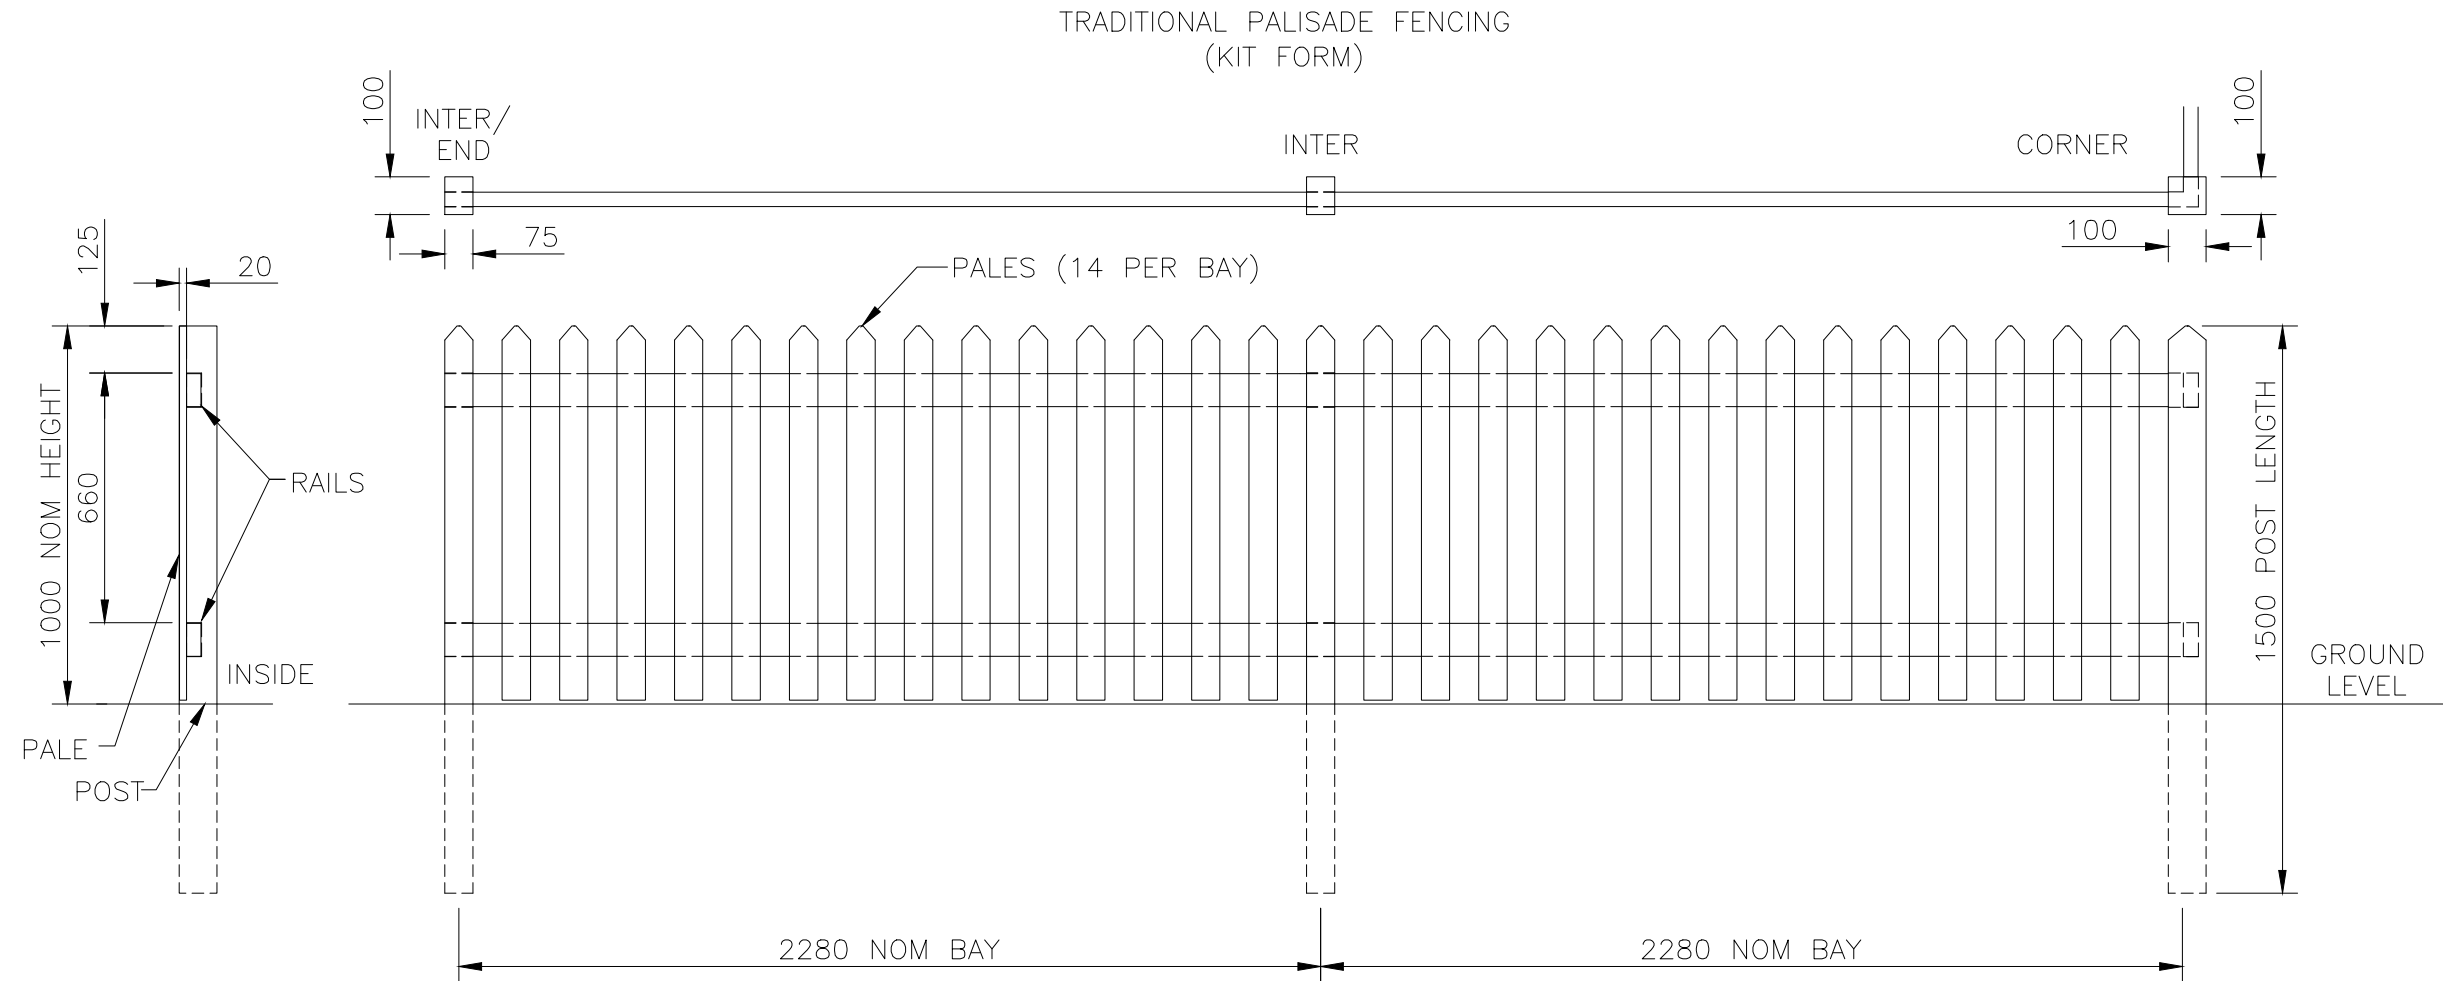

DO NOT SCALE – IF IN DOUBT ASK

**Jacksons
Fencing**

Stowting Common, Near Ashford,
Kent. TN25 6BN
Telephone: 01233 750393
Fax: 01233 750403
www.jacksons-fencing.co.uk
www.jacksons-security.co.uk

This Drawing Is The Property Of H.S. Jackson & Son (Fencing) Ltd, And May Not Be Copied Or Reproduced In Any Way Without Prior Written Permission.

29/03/16 Original Issue

Drawn	LA
Date	23/03/16
Checked	
Size	Scale
A3	1:20 U.O.S

TITLE	TRADITIONAL PALISADE FENCING NOM 1.0mH POINTED TOP-SALES DRAWING
CUSTOMER	
ACK No.	
Drawing No.	J7/01280 Sheet 4