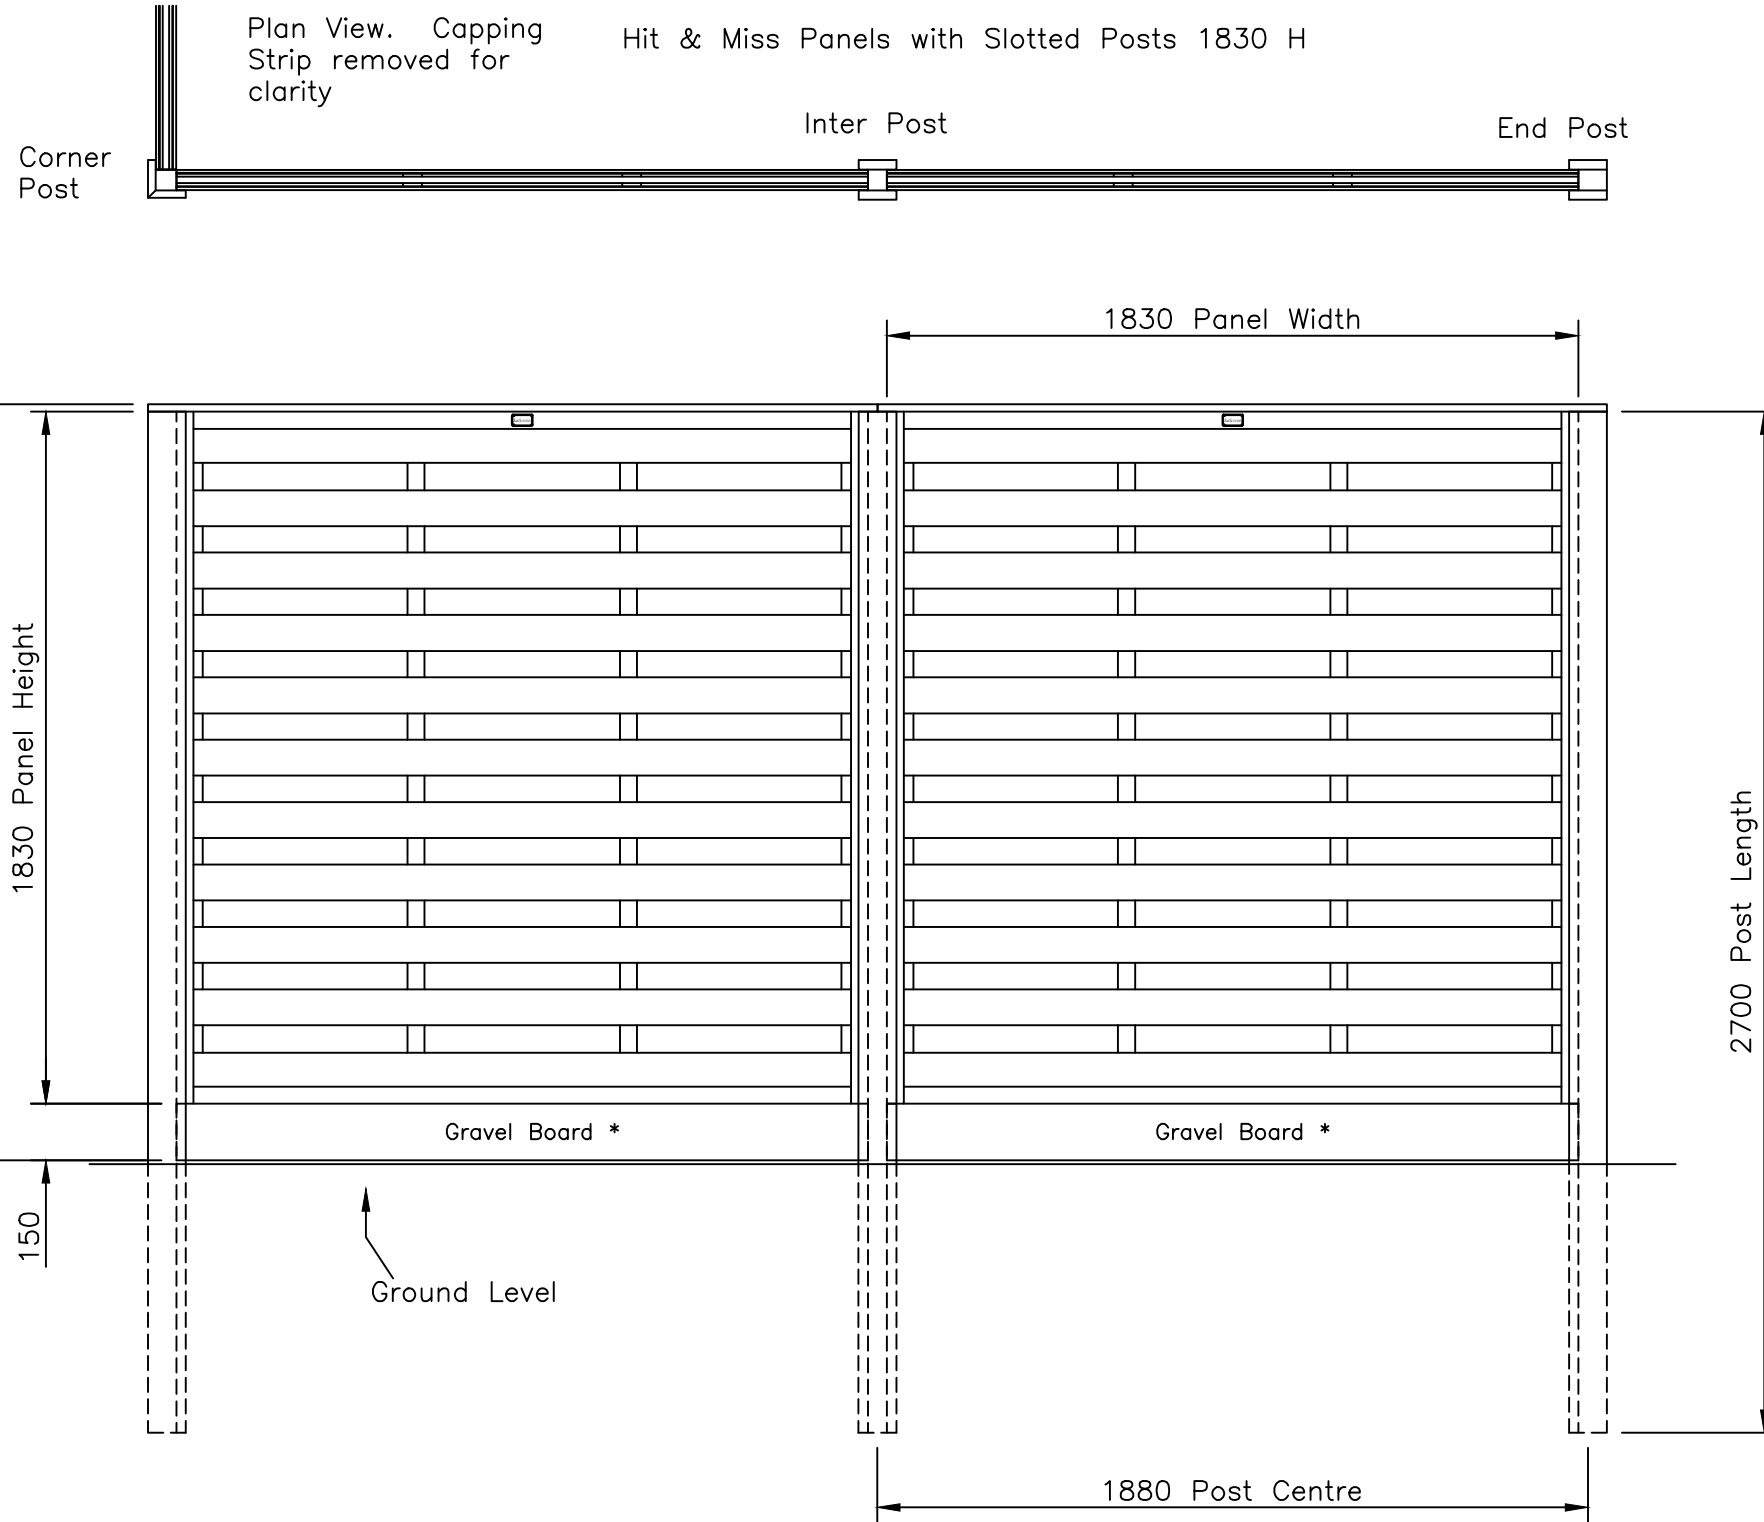

DO NOT SCALE – IF IN DOUBT ASK

* TO MEET THE CONDITIONS OF THE 25-YEAR JAKCURE GUARANTEE, GRAVEL BOARDS ARE REQUIRED WHERE PANELS ARE IN CONTACT WITH THE GROUND

Jacksons Fencing

Stowting Common, Near Ashford,
Kent. TN25 6BN
Telephone: 01233 750393
Fax: 01233 750403
www.jacksons-fencing.co.uk
www.jacksons-security.co.uk

② 12/03/18
① 24/11/10
① 0

Guarantee note added
Boards Updated
Original Issue

Drawn	Di Day
Date	15/09/06
Checked	
Size	Scale 1:20
A3	U.O.S

TITLE 1830 mm H Hit & Miss Timber Fence
Sales Drawing (Horizontal Panels)

CUSTOMER
ACK No.

Drawing No.
06 J7/01042
6 of 8

This Drawing Is The Property Of H.S. Jackson & Son (Fencing) Ltd, And May Not Be Copied Or Reproduced In Any Way Without Prior Written Permission.