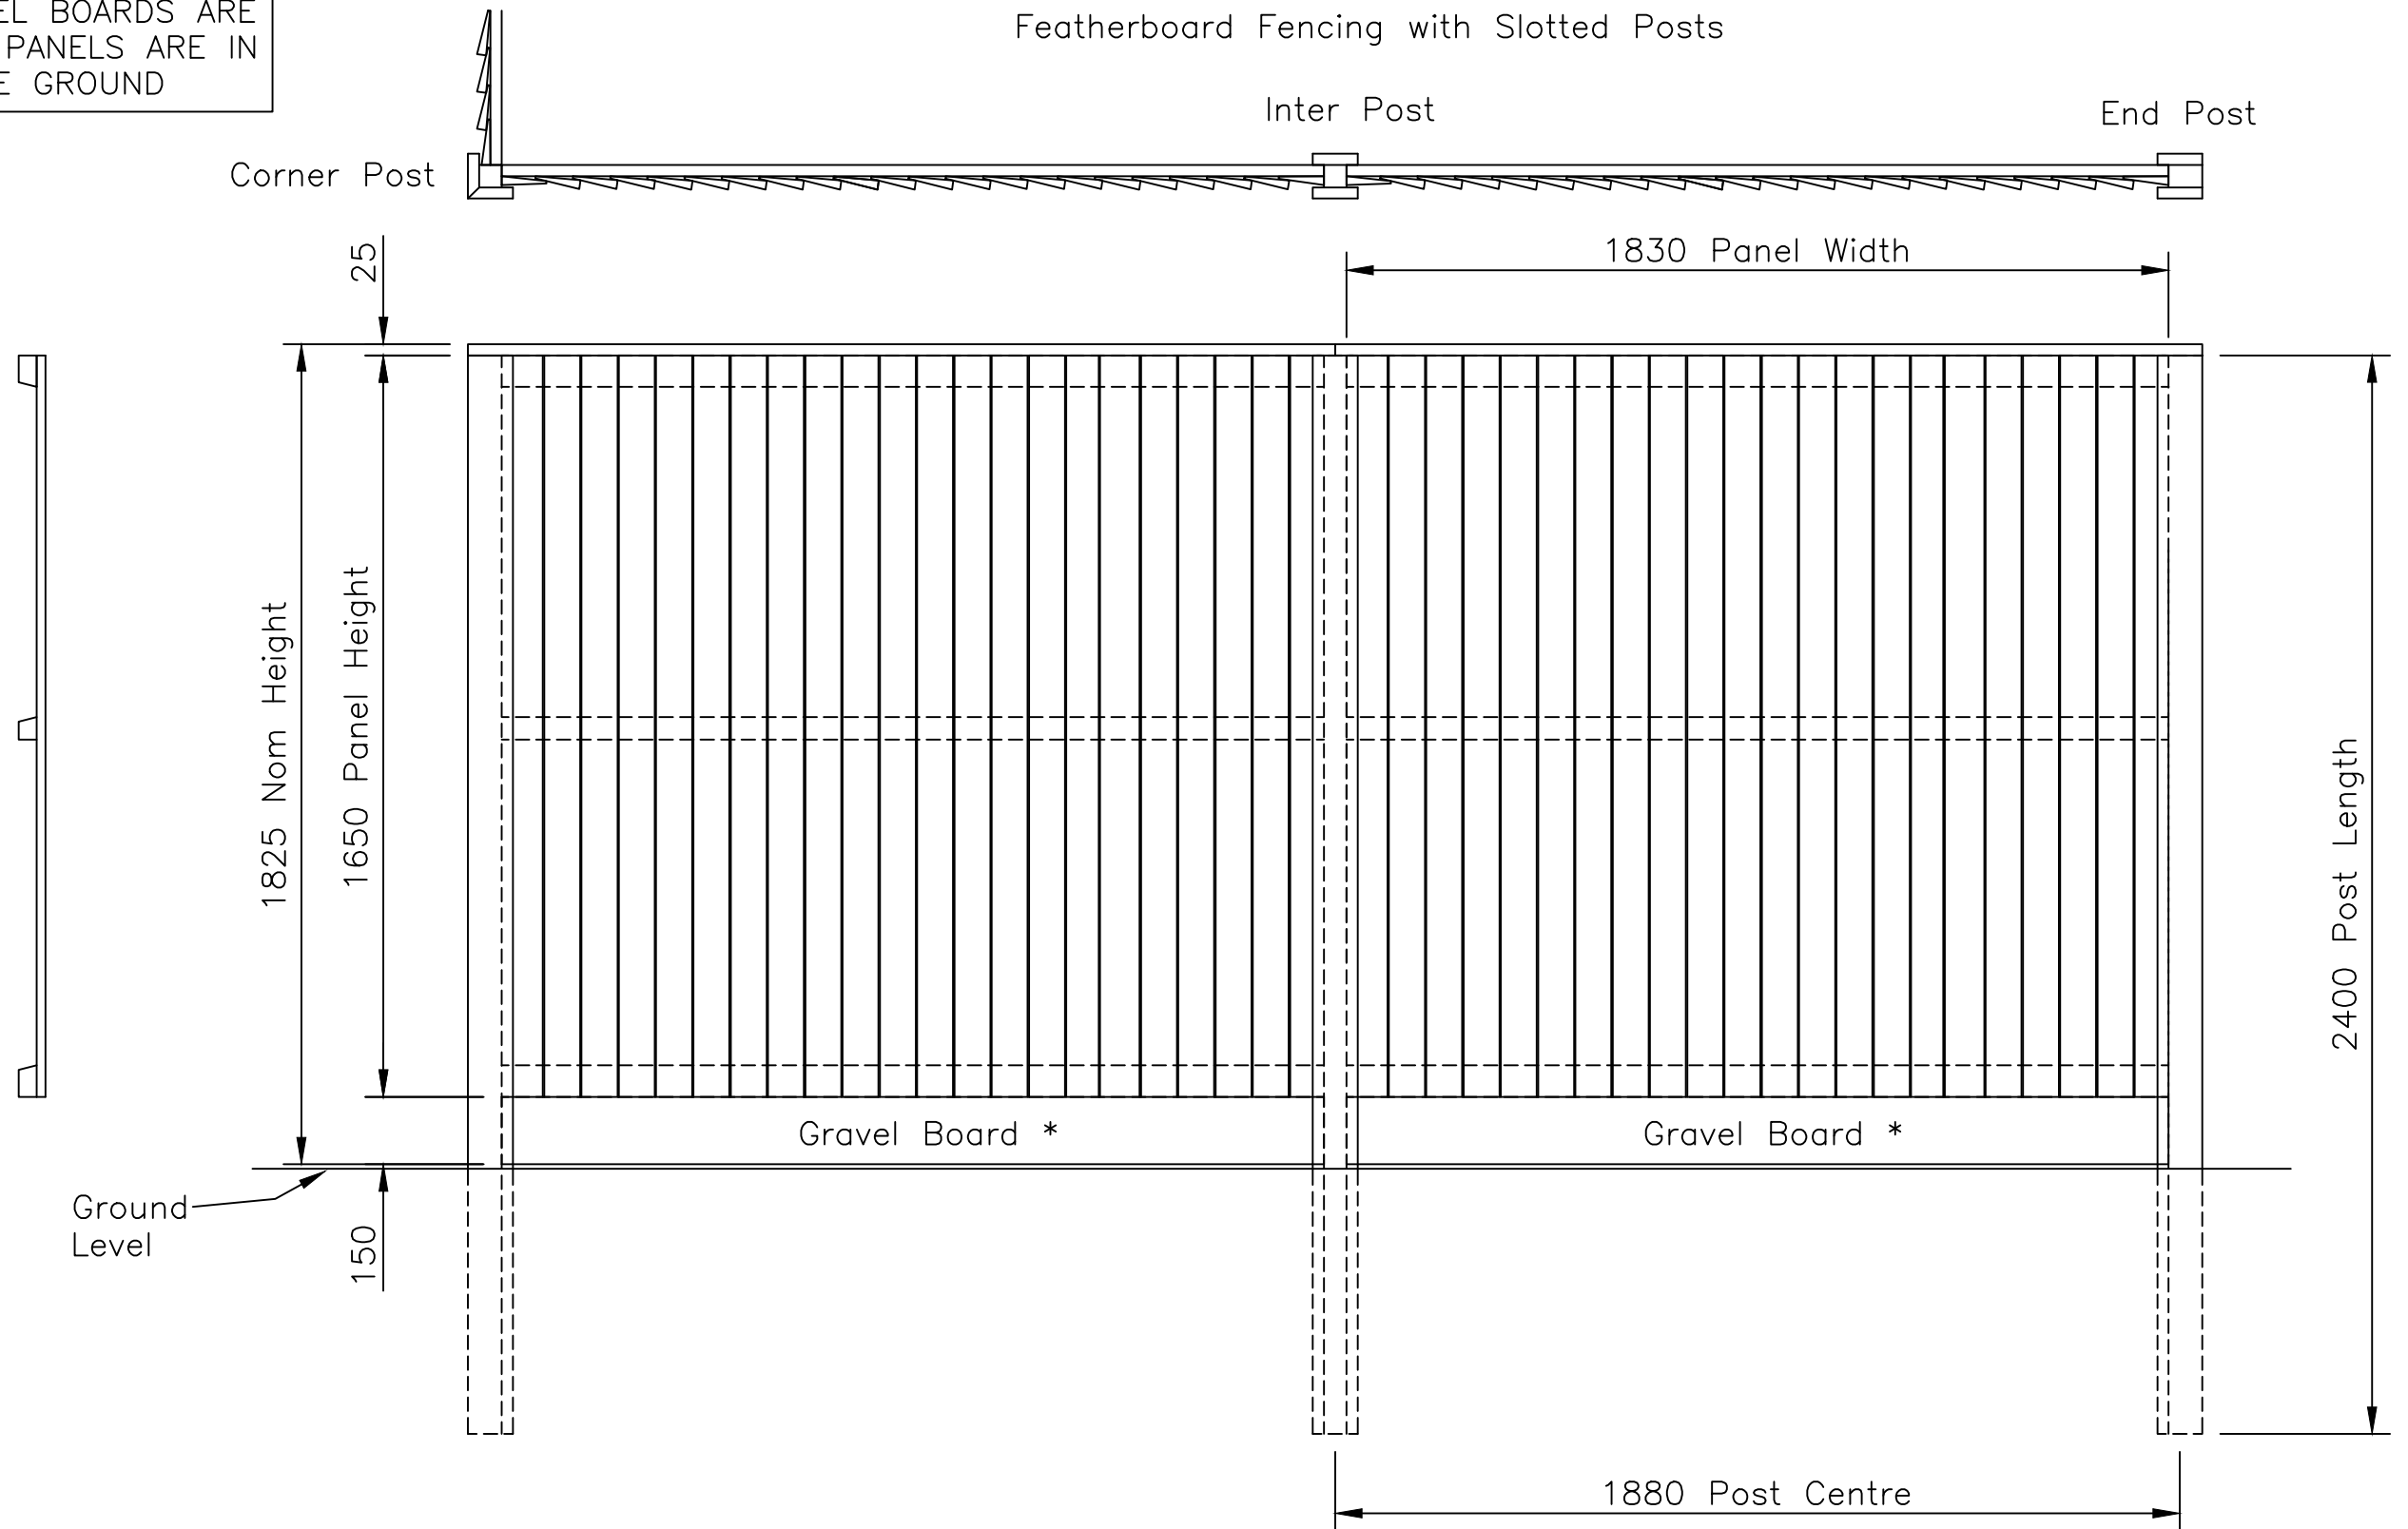

DO NOT SCALE – IF IN DOUBT ASK

\* TO MEET THE CONDITIONS OF THE 25-YEAR JACKSON'S GUARANTEE, GRAVEL BOARDS ARE REQUIRED WHERE PANELS ARE IN CONTACT WITH THE GROUND

Featherboard Fencing with Slotted Posts

1 12/03/18 Guarantee note added  
0 21/09/06 ORIGINAL ISSUE

Drawn Di Day	
Date	21/09/06
Checked	
Size	Scale 1:16 U.O.S
A3	

TITLE Featherboard Panels 1650mm High  
Sales Drawing

CUSTOMER  
ACK No.

Drawing No.  
J7/01044  
Sheet 6 of 7