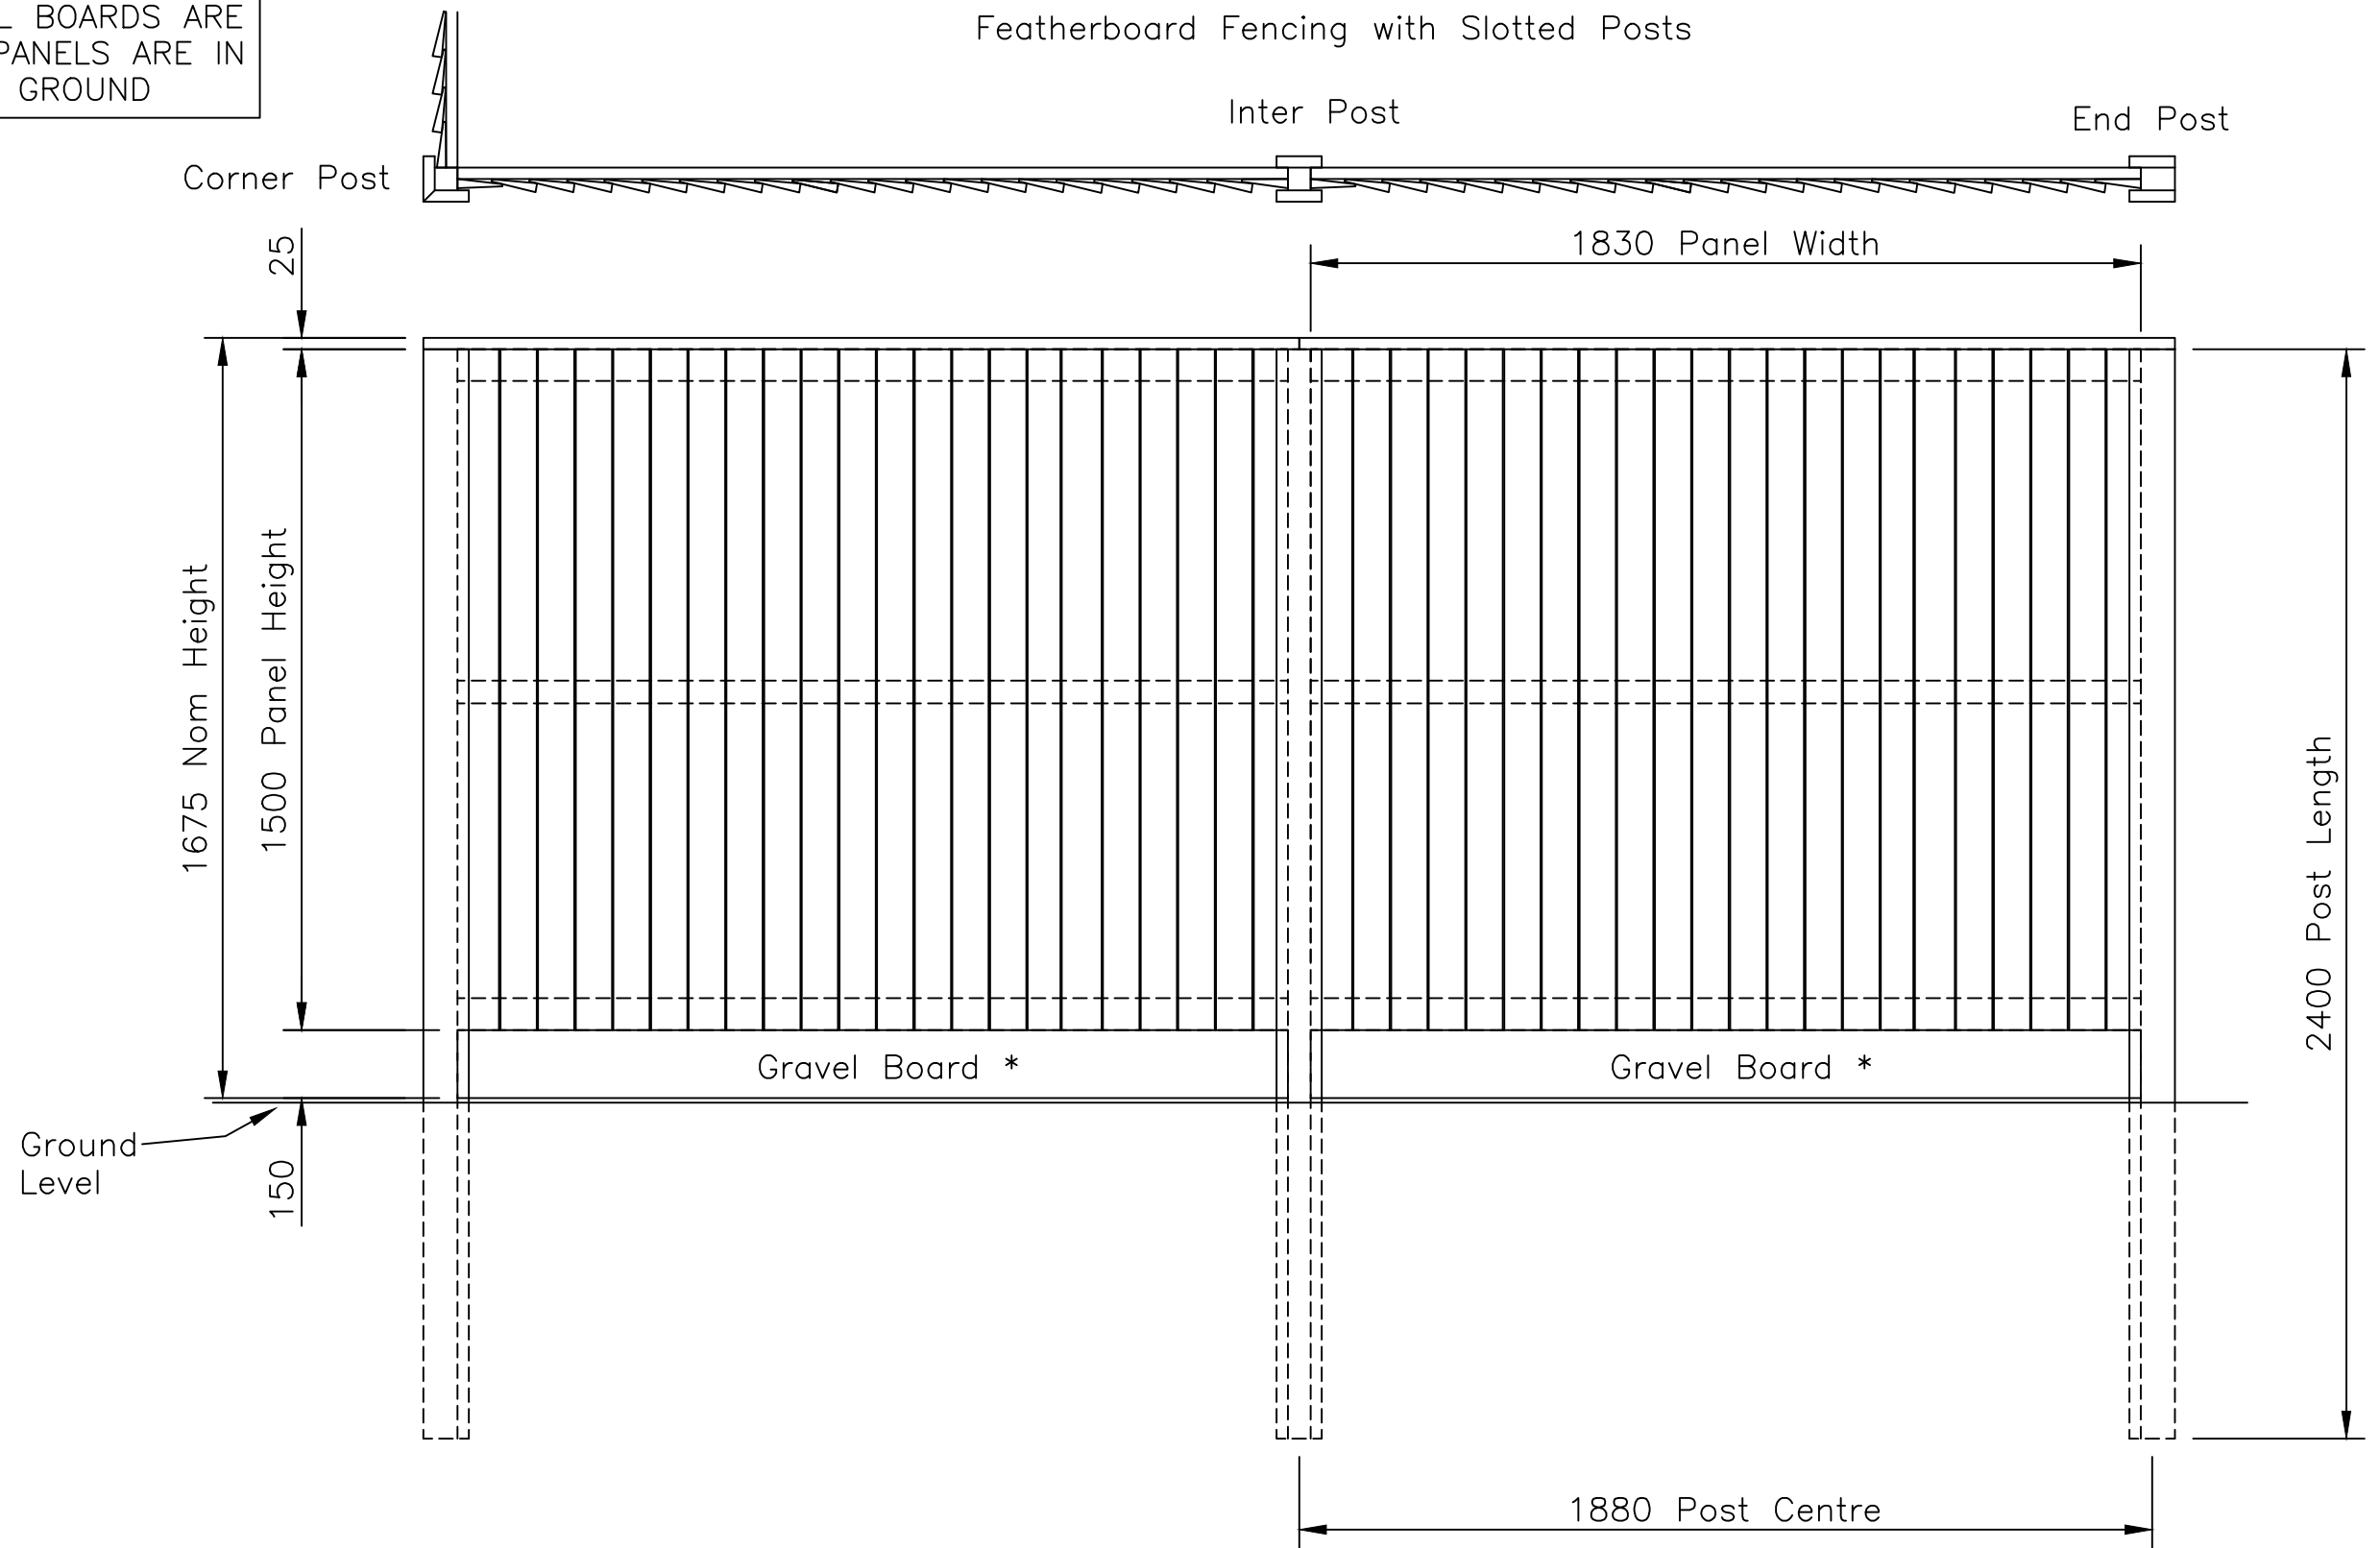

DO NOT SCALE – IF IN DOUBT ASK

\* TO MEET THE CONDITIONS OF THE 25-YEAR JAKCURE GUARANTEE, GRAVEL BOARDS ARE REQUIRED WHERE PANELS ARE IN CONTACT WITH THE GROUND

Featherboard Fencing with Slotted Posts

Side view.  
Post omitted  
for clarity

1 12/03/18 Guarantee note added  
0 21/09/06 ORIGINAL ISSUE

Drawn Di Day	
Date	21/09/06
Checked	
Size	Scale 1:16
A3	U.O.S

TITLE Featherboard Panels 1500mm High  
Sales Drawing

CUSTOMER  
ACK No.

Drawing No.  
J7/01044  
Sheet 5 of 7