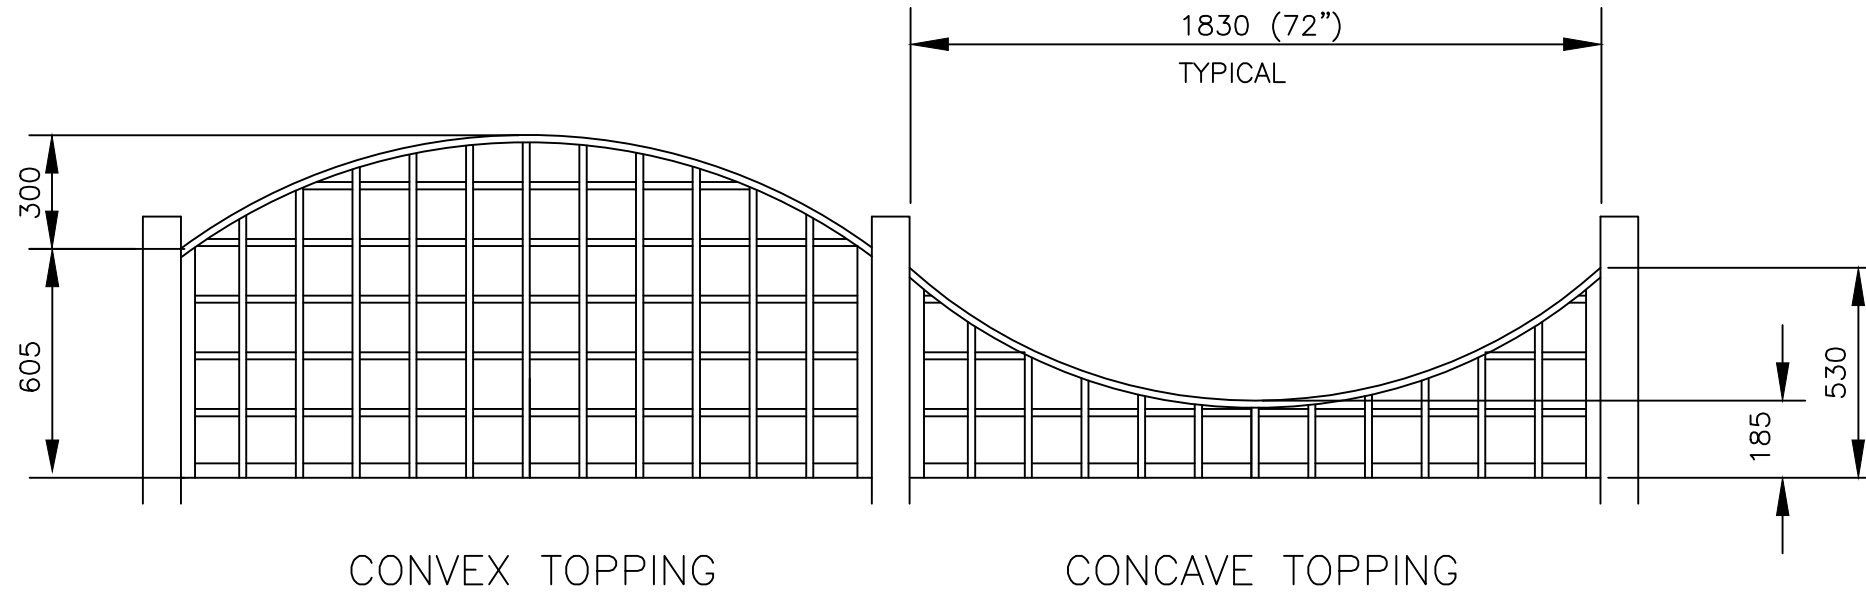

DO NOT SCALE – IF IN DOUBT ASK

NOTES.

ALL DIMENSIONS ARE IN mm (U.N.O)

**Jacksons
Fencing**

Stowting Common, Near Ashford,
Kent. TN25 6BN
Telephone: 01233 750393
Fax: 01233 750403
www.jacksons-fencing.co.uk
www.jacksons-security.co.uk

This Drawing Is The Property Of H.S. Jackson & Son (Fencing) Ltd, And May Not Be Copied Or Reproduced In Any Way Without Prior Written Permission.

① 04/01/06 NEW BORDER
② 18/07/95 Original Issue

Drawn	YH
Date	18/07/95
Checked	
Size	Scale 1:20
A3	U.O.S