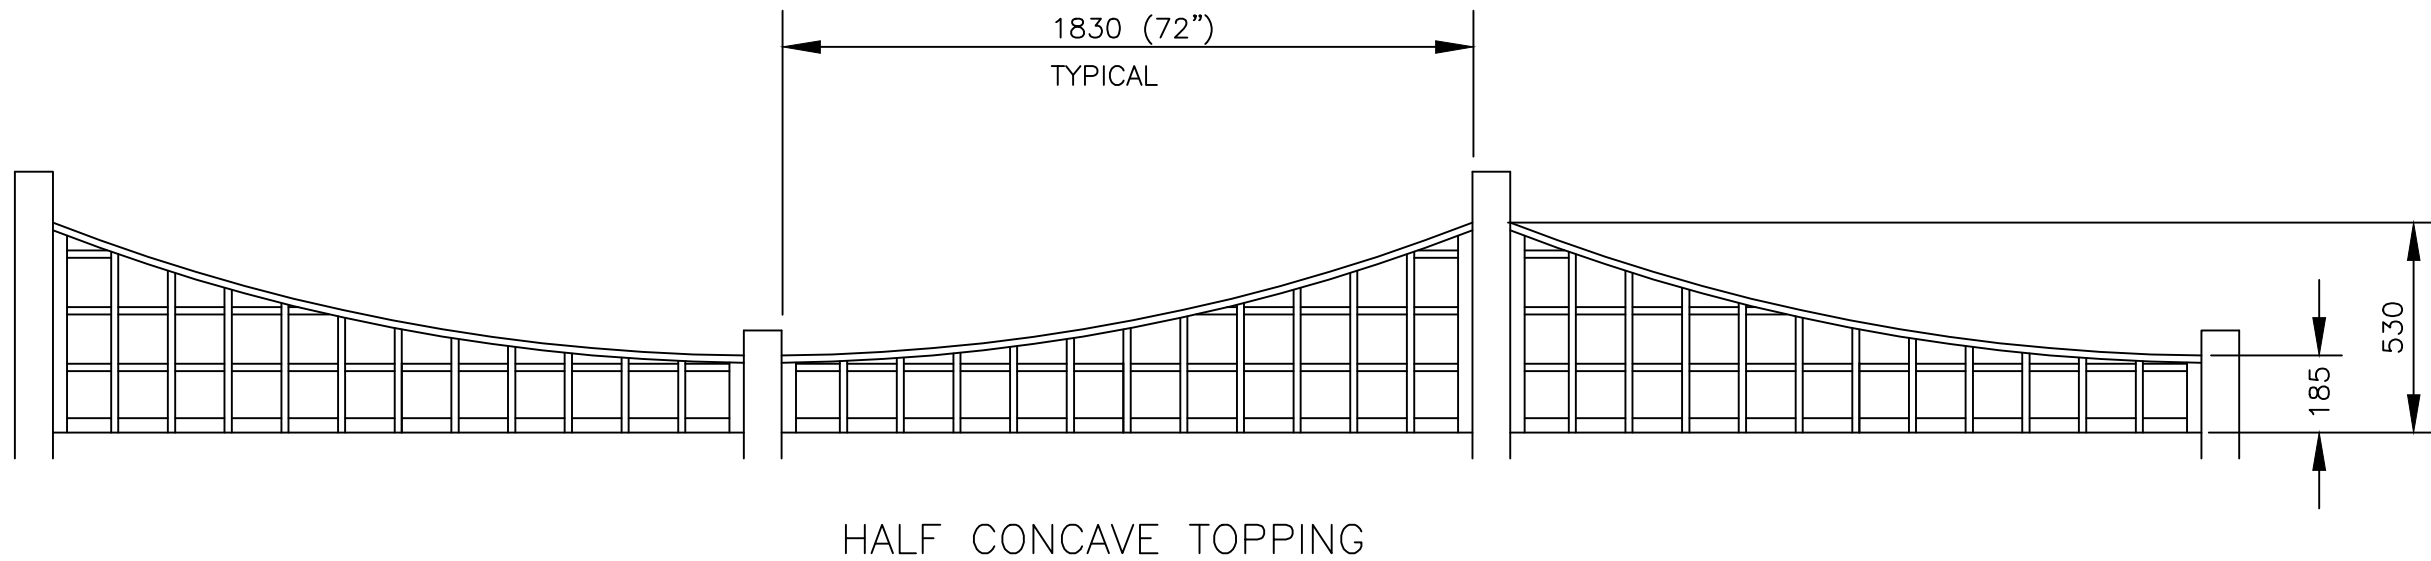

DO NOT SCALE – IF IN DOUBT ASK

NOTES.

ALL DIMENSIONS ARE IN mm (U.N.O)

**Jacksons
Fencing**

Stowting Common, Near Ashford,
Kent. TN25 6BN
Telephone: 01233 750393
Fax: 01233 750403
www.jacksons-fencing.co.uk
www.jacksons-security.co.uk

This Drawing Is The Property Of H.S. Jackson & Son (Fencing) Ltd, And May Not Be Copied Or Reproduced In Any Way Without Prior Written Permission.

① 04/01/06 NEW BORDER
② 18/07/95 Original Issue

Drawn	YH
Date	18/07/95
Checked	
Size	Scale 1:20
A3	U.O.S