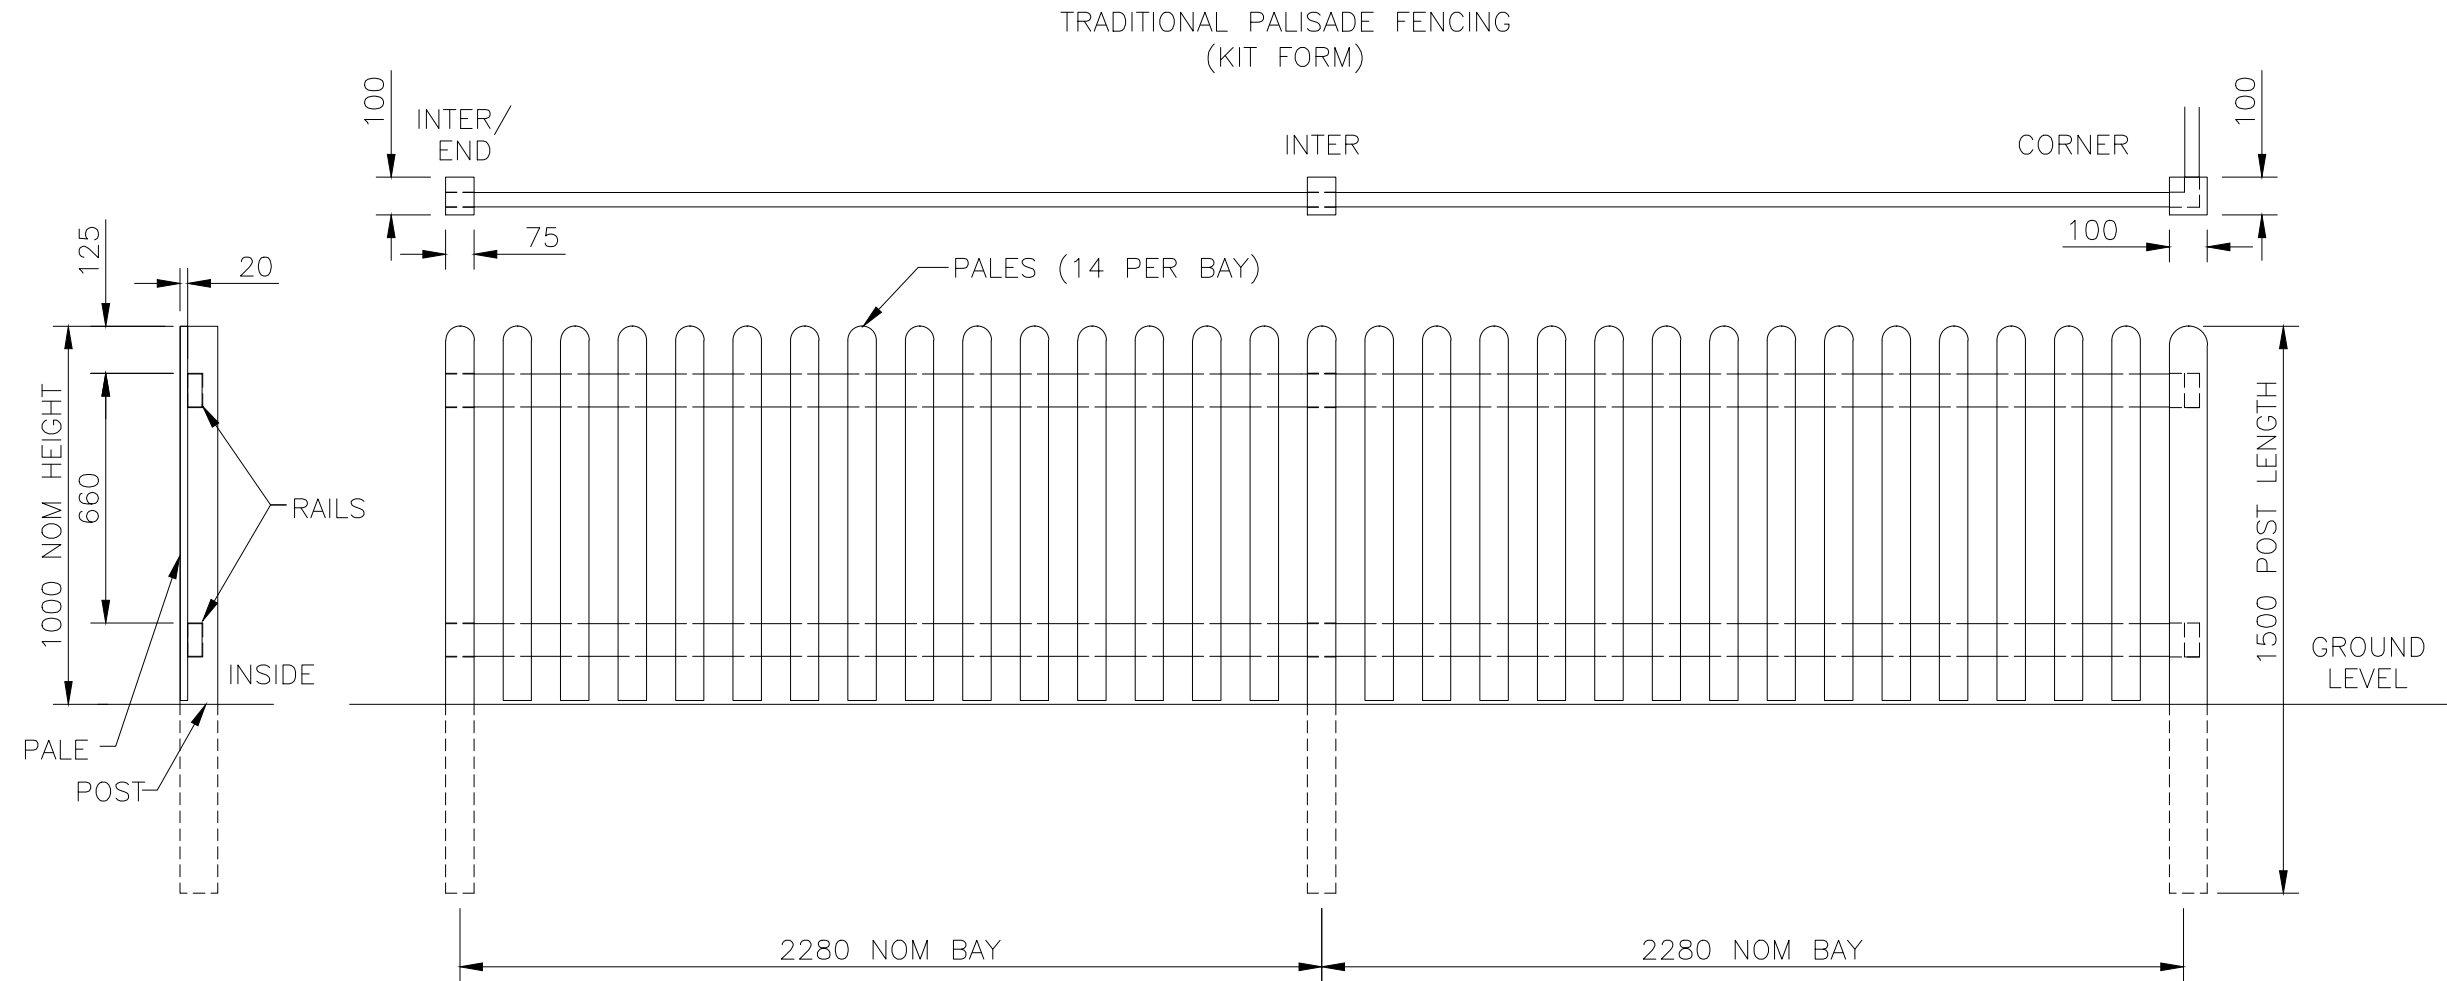

DO NOT SCALE – IF IN DOUBT ASK

**Jacksons
Fencing**

Stowting Common, Near Ashford,
Kent. TN25 6BN
Telephone: 01233 750393
Fax: 01233 750403
www.jacksons-fencing.co.uk
www.jacksons-security.co.uk

This Drawing Is The Property Of H.S. Jackson & Son (Fencing) Ltd, And May Not Be Copied Or Reproduced In Any Way Without Prior Written Permission.

29/03/16 Original Issue

Drawn	LA
Date	23/03/16
Checked	
Size	Scale 1:20 A3 U.O.S

TITLE	TRADITIONAL PALISADE FENCING NOM 1.0mH ROUND TOP—SALES DRAWING
CUSTOMER	
ACK No.	
Drawing No.	J7/01280 Sheet 1