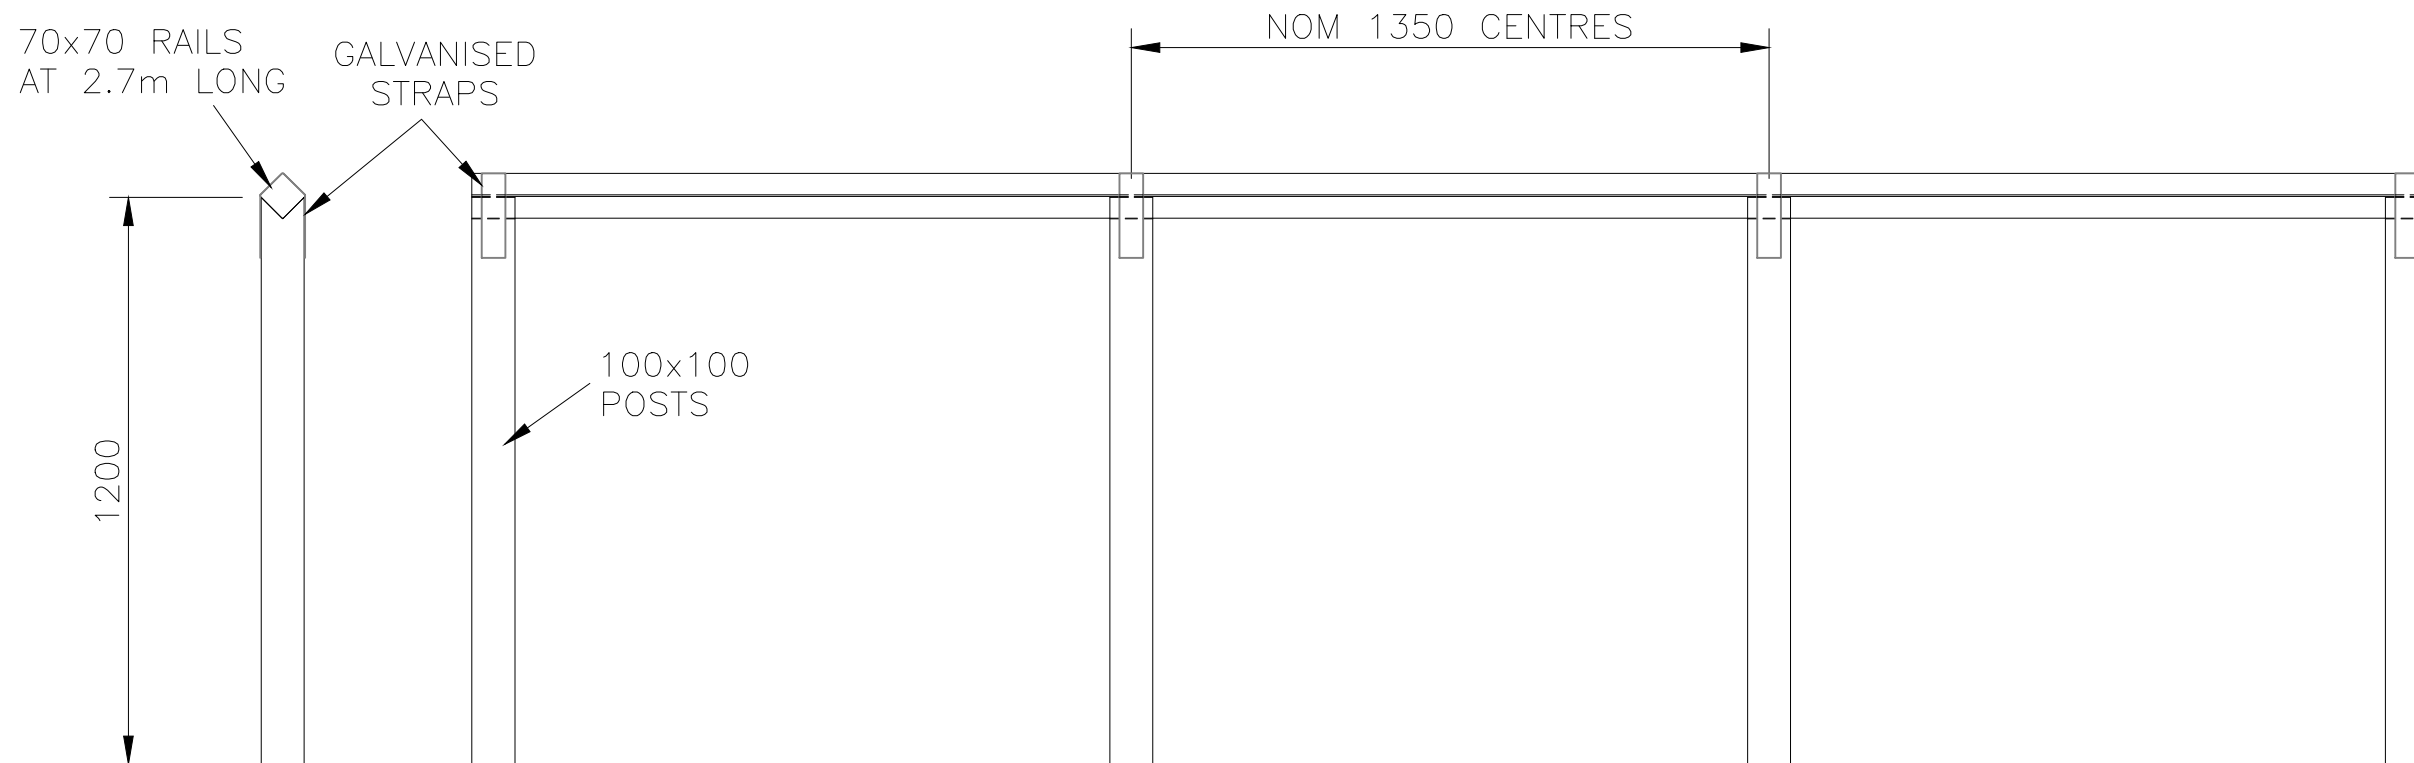

DO NOT SCALE – IF IN DOUBT ASK

OTHER OPTION – 1.8m LONG RAILS FOR POSTS AT NOM 1.8m CENTRES

**Jacksons  
Fencing**

Stowting Common, Near Ashford,  
Kent. TN25 6BN  
Telephone: 01233 750393  
Fax: 01233 750403  
www.jacksons-fencing.co.uk  
www.jacksons-security.co.uk

This Drawing Is The Property Of H.S. Jackson & Son (Fencing) Ltd, And May Not Be Copied Or Reproduced In Any Way Without Prior Written Permission.

① 26/09/16 Knee Added  
② 04/07/16 Original Issue

Drawn	LA
Date	04/07/16
Checked	
Size	Scale 1:16 U.O.S
A3	

TITLE DIAMOND/KNEE RAIL FENCING 0.9m & 1.2m LONG POSTS – SALES DRAWING	
CUSTOMER	Drawing No.
ACK No.	J7/01293
	Sheet 1