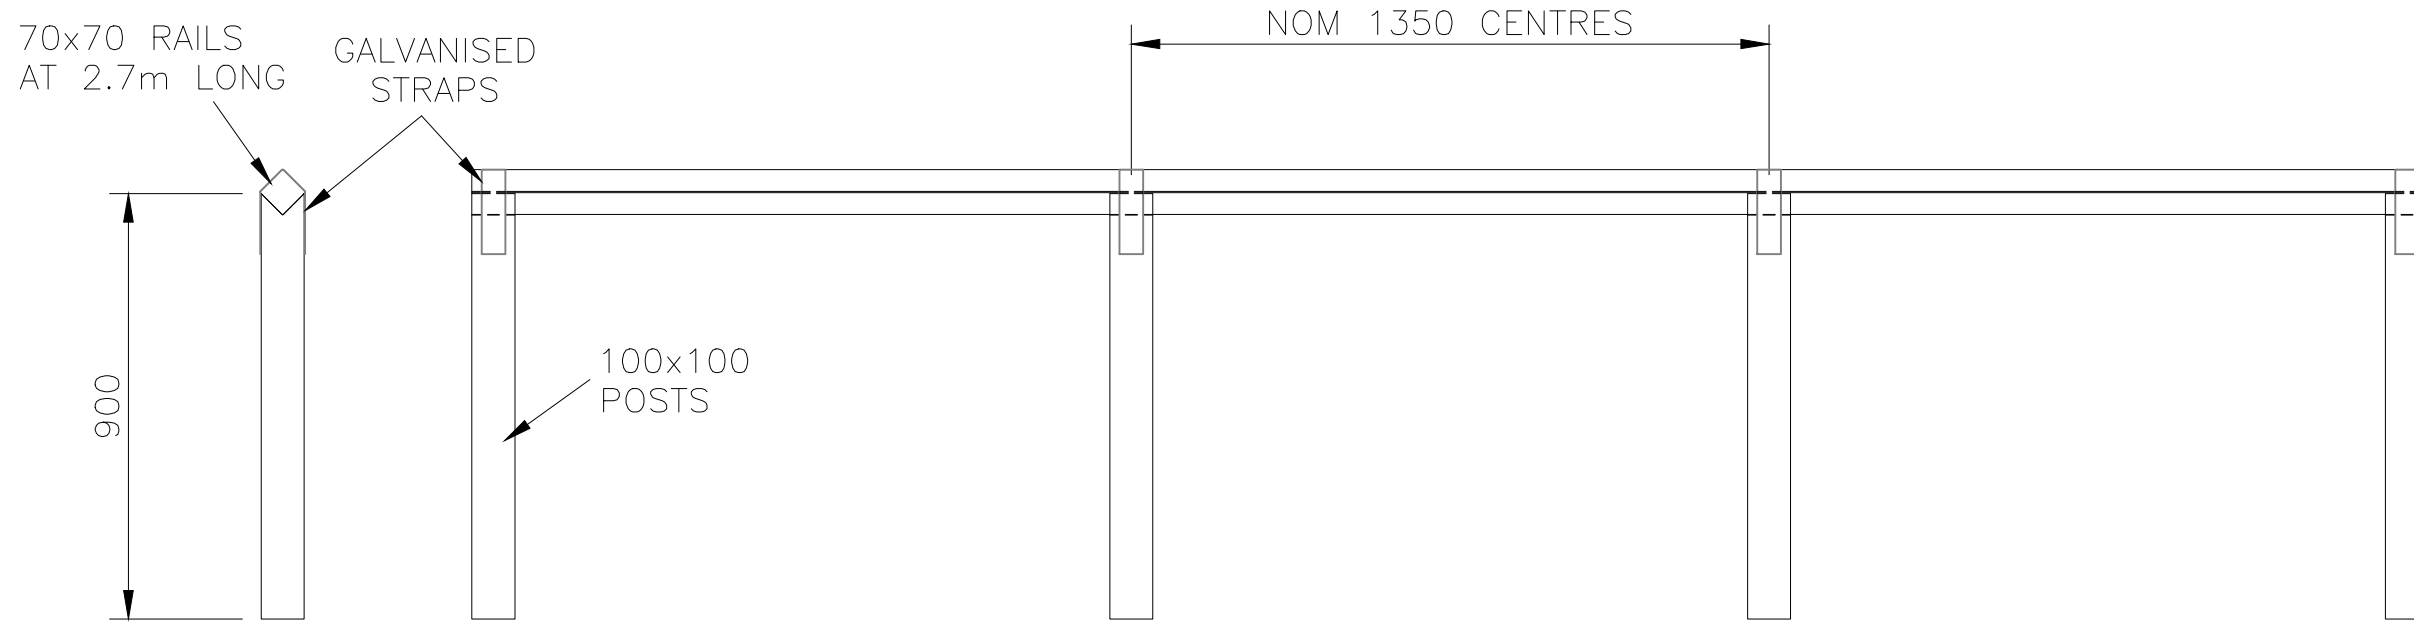

DO NOT SCALE – IF IN DOUBT ASK

OTHER OPTION – 1.8m LONG RAILS FOR POSTS AT NOM 1.8m CENTRES

**Jacksons  
Fencing**

Stowting Common, Near Ashford,  
Kent. TN25 6BN  
Telephone: 01233 750393  
Fax: 01233 750403  
www.jacksons-fencing.co.uk  
www.jacksons-security.co.uk

This Drawing Is The Property Of H.S. Jackson & Son (Fencing) Ltd, And May Not Be Copied Or Reproduced In Any Way Without Prior Written Permission.

① 26/09/16 Knee Added  
② 04/07/16 Original Issue

Drawn	LA
Date	04/07/16
Checked	
Size	Scale 1:16 U.O.S
A3	

TITLE DIAMOND/KNEE RAIL FENCING 0.9m & 1.2m LONG POSTS – SALES DRAWING	
CUSTOMER	Drawing No.
ACK No.	J7/01293
	Sheet 1