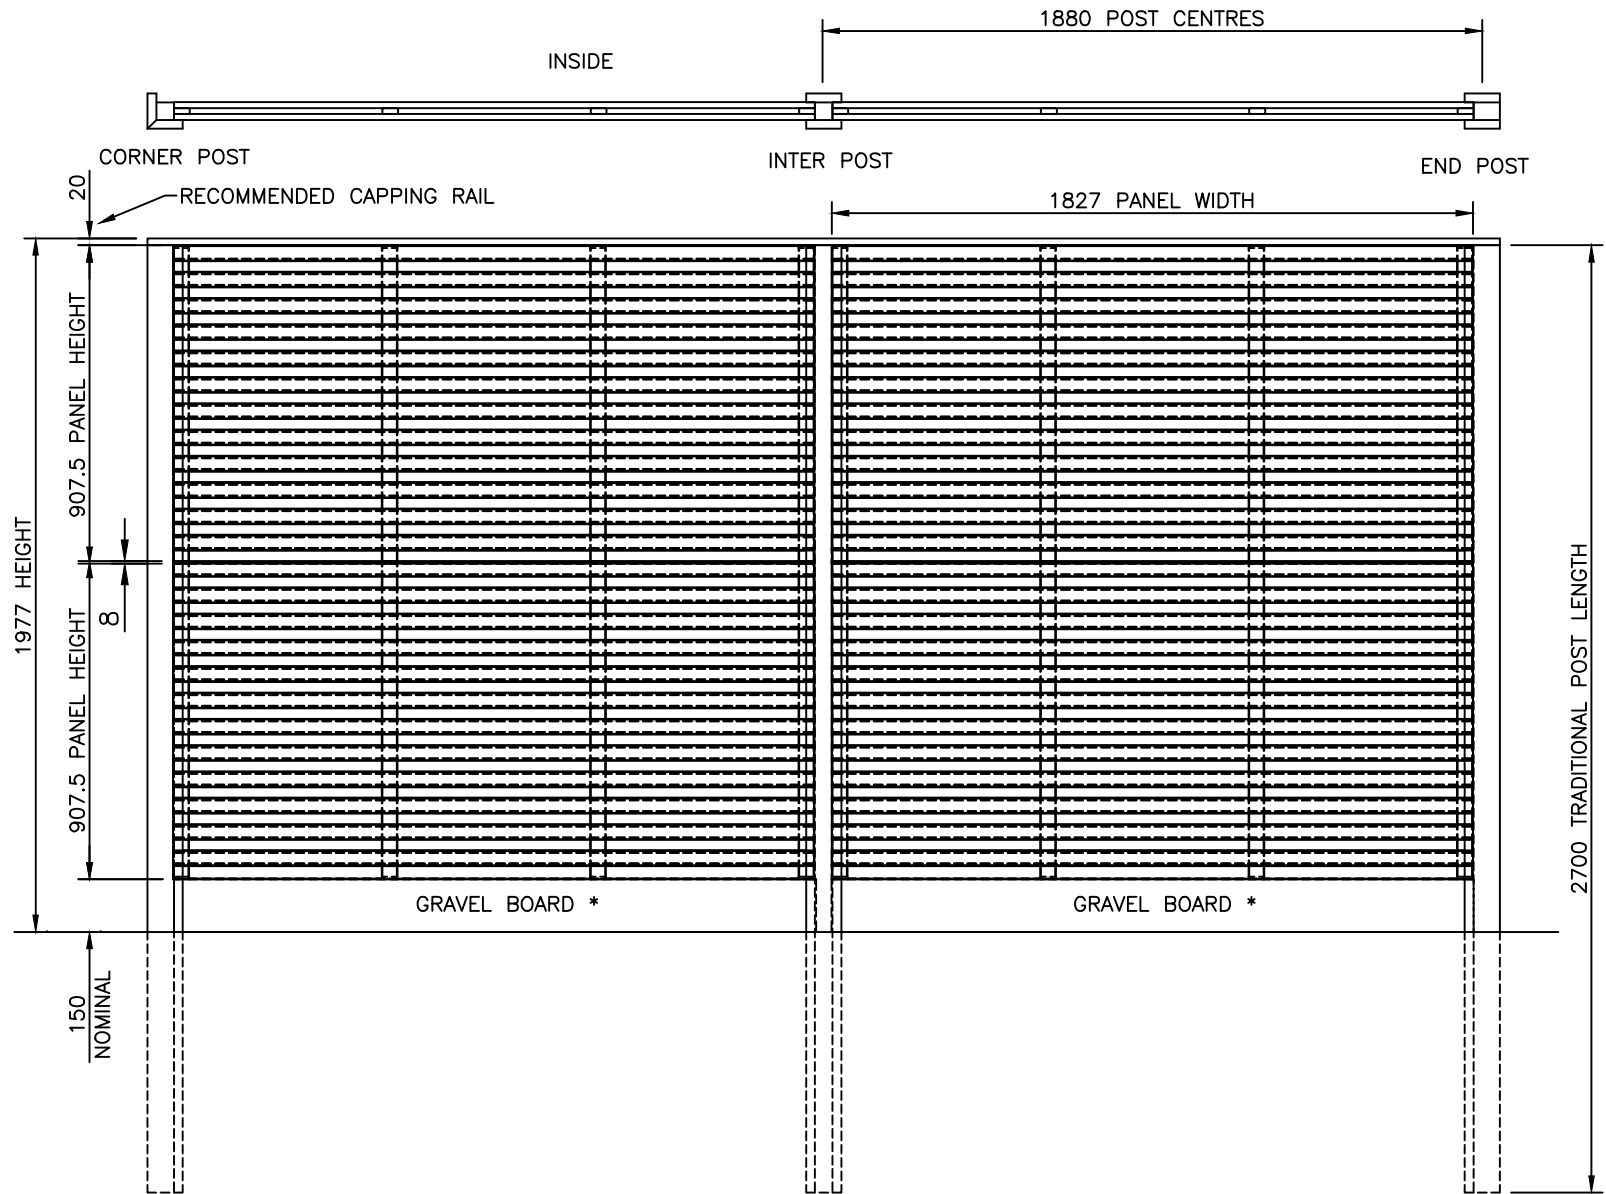

* TO MEET THE CONDITIONS OF THE 25-YEAR JAKCURE GUARANTEE, GRAVEL BOARDS ARE REQUIRED WHERE PANELS ARE IN CONTACT WITH THE GROUND

VENETIAN FENCING WITH SLOTTED POSTS
VIEWED FROM OUTSIDE

NOTES.
ALL DIMENSIONS ARE IN mm (UNO)

FINISH.
TIMBER: JAKCURED

**Jacksons
Fencing**

Stowting Common, Near Ashford,
Kent. TN25 6BN
Telephone: 01233 750393
Fax: 01233 750403
www.jacksons-fencing.co.uk
www.jacksons-security.co.uk

DO NOT SCALE – IF IN DOUBT ASK

Drawn LA
Date 26/01/21
Checked ALI
Size A3
Scale 1:16
U.O.S

TITLE VENETIAN HIT & MISS PANELS
NOM 2mH SALES DRAWING
CUSTOMER
ACK No.
Drawing No.
J7/01349
Sheet 1

This Drawing Is The Property Of H.S. Jackson & Son (Fencing) Ltd, And May Not Be Copied Or Reproduced In Any Way Without Prior Written Permission.