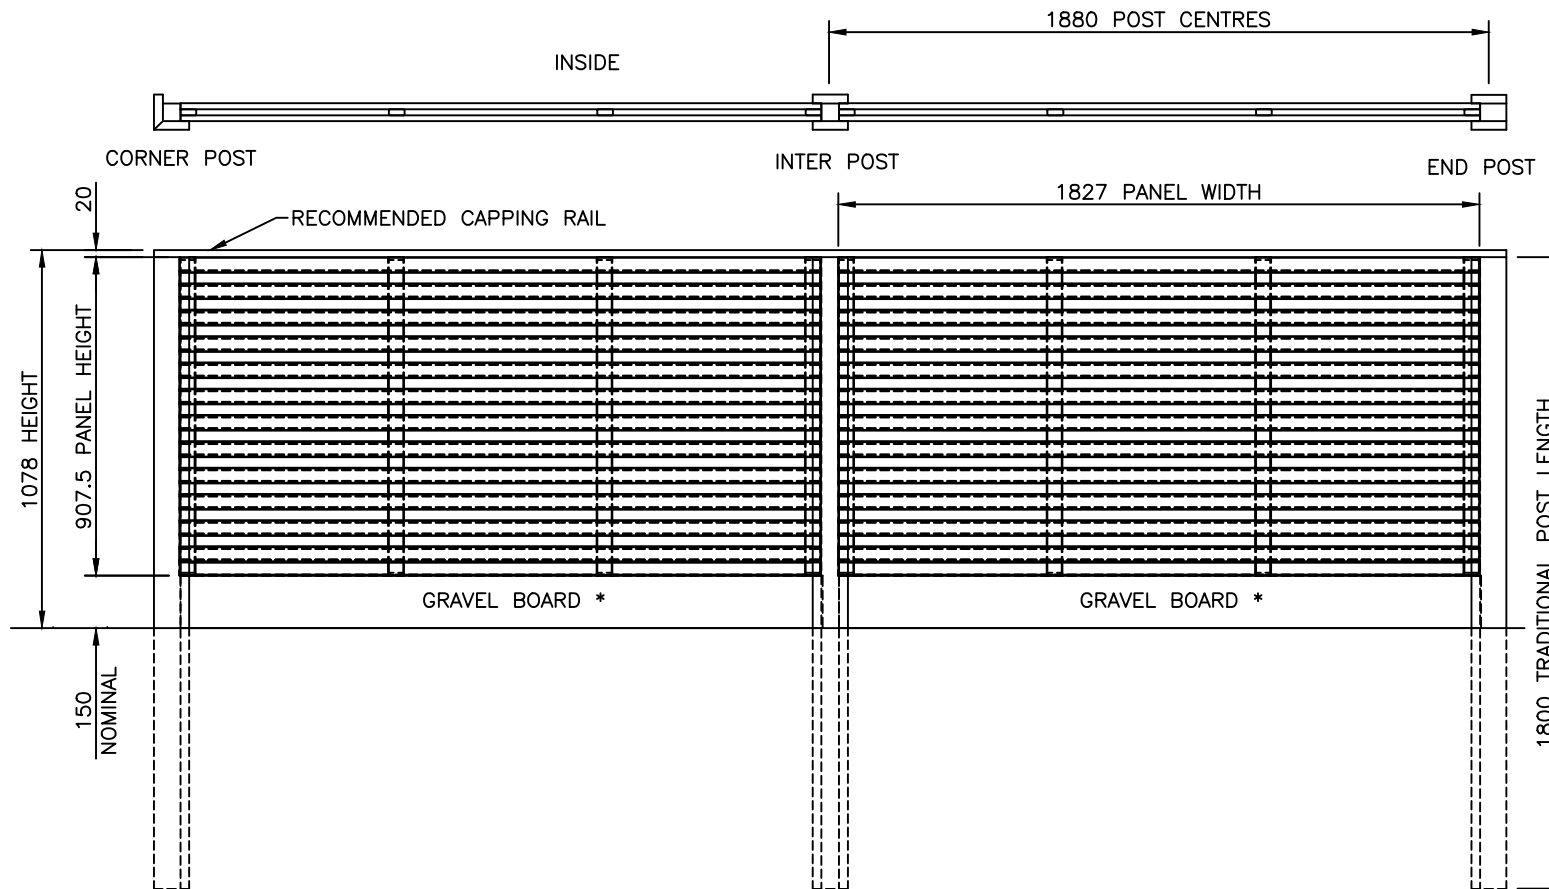

* TO MEET THE CONDITIONS OF THE 25-YEAR JAKCURE GUARANTEE, GRAVEL BOARDS ARE REQUIRED WHERE PANELS ARE IN CONTACT WITH THE GROUND

VENETIAN FENCING WITH SLOTTED POSTS
VIEWED FROM OUTSIDE

NOTES.
ALL DIMENSIONS ARE IN mm (UNO)

Drawn LA

Date 26/01/21

Checked ALI

Size
A3

Scale 1:16
U.O.S

TITLE

VENETIAN HIT & MISS PANELS
NOM 1.1mH SALES DRAWING

CUSTOMER