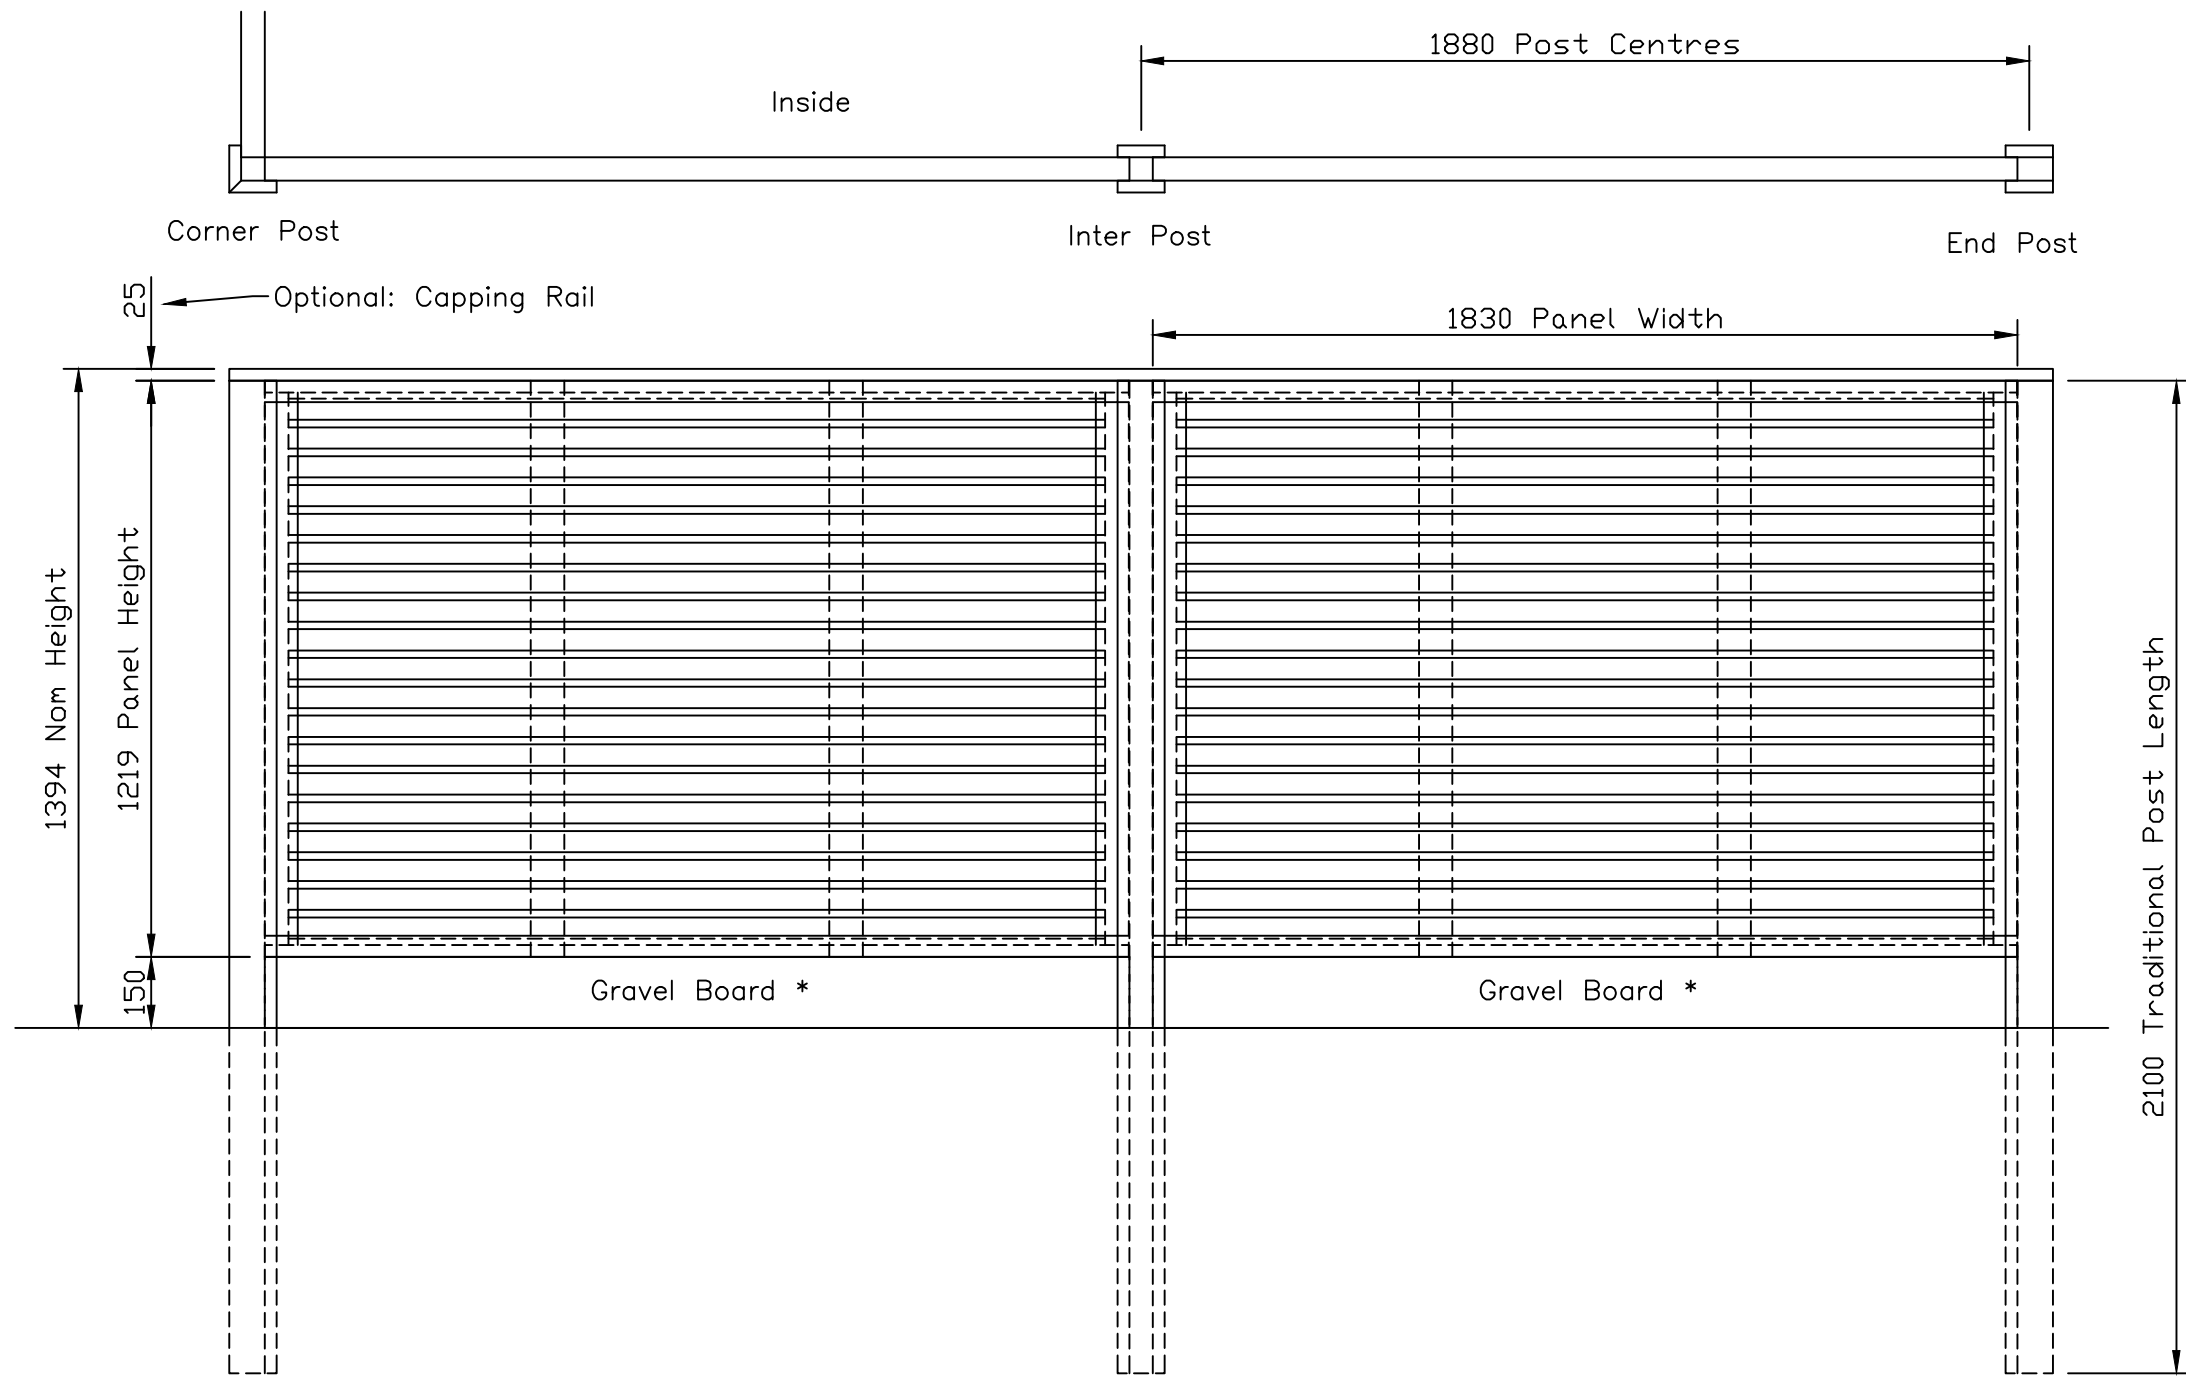

\* TO MEET THE CONDITIONS OF THE 25-YEAR JAKCURE GUARANTEE, GRAVEL BOARDS ARE REQUIRED WHERE PANELS ARE IN CONTACT WITH THE GROUND

**NOTES.**

ALL DIMENSIONS ARE IN mm (UNO)

**FINISH.**

TIMBER: JAKCURED

Venetian Fencing with Slotted Posts

DO NOT SCALE – IF IN DOUBT ASK

- ① 12/03/18 Guarantee note added
- ② 31/08/2016 ORIGINAL ISSUE

Drawn WB	
Date	31/08/2016
Checked	
Size	Scale 1:16
A3	U.O.S

TITLE Venetian Panels 1.22m High  
Sales Drawing