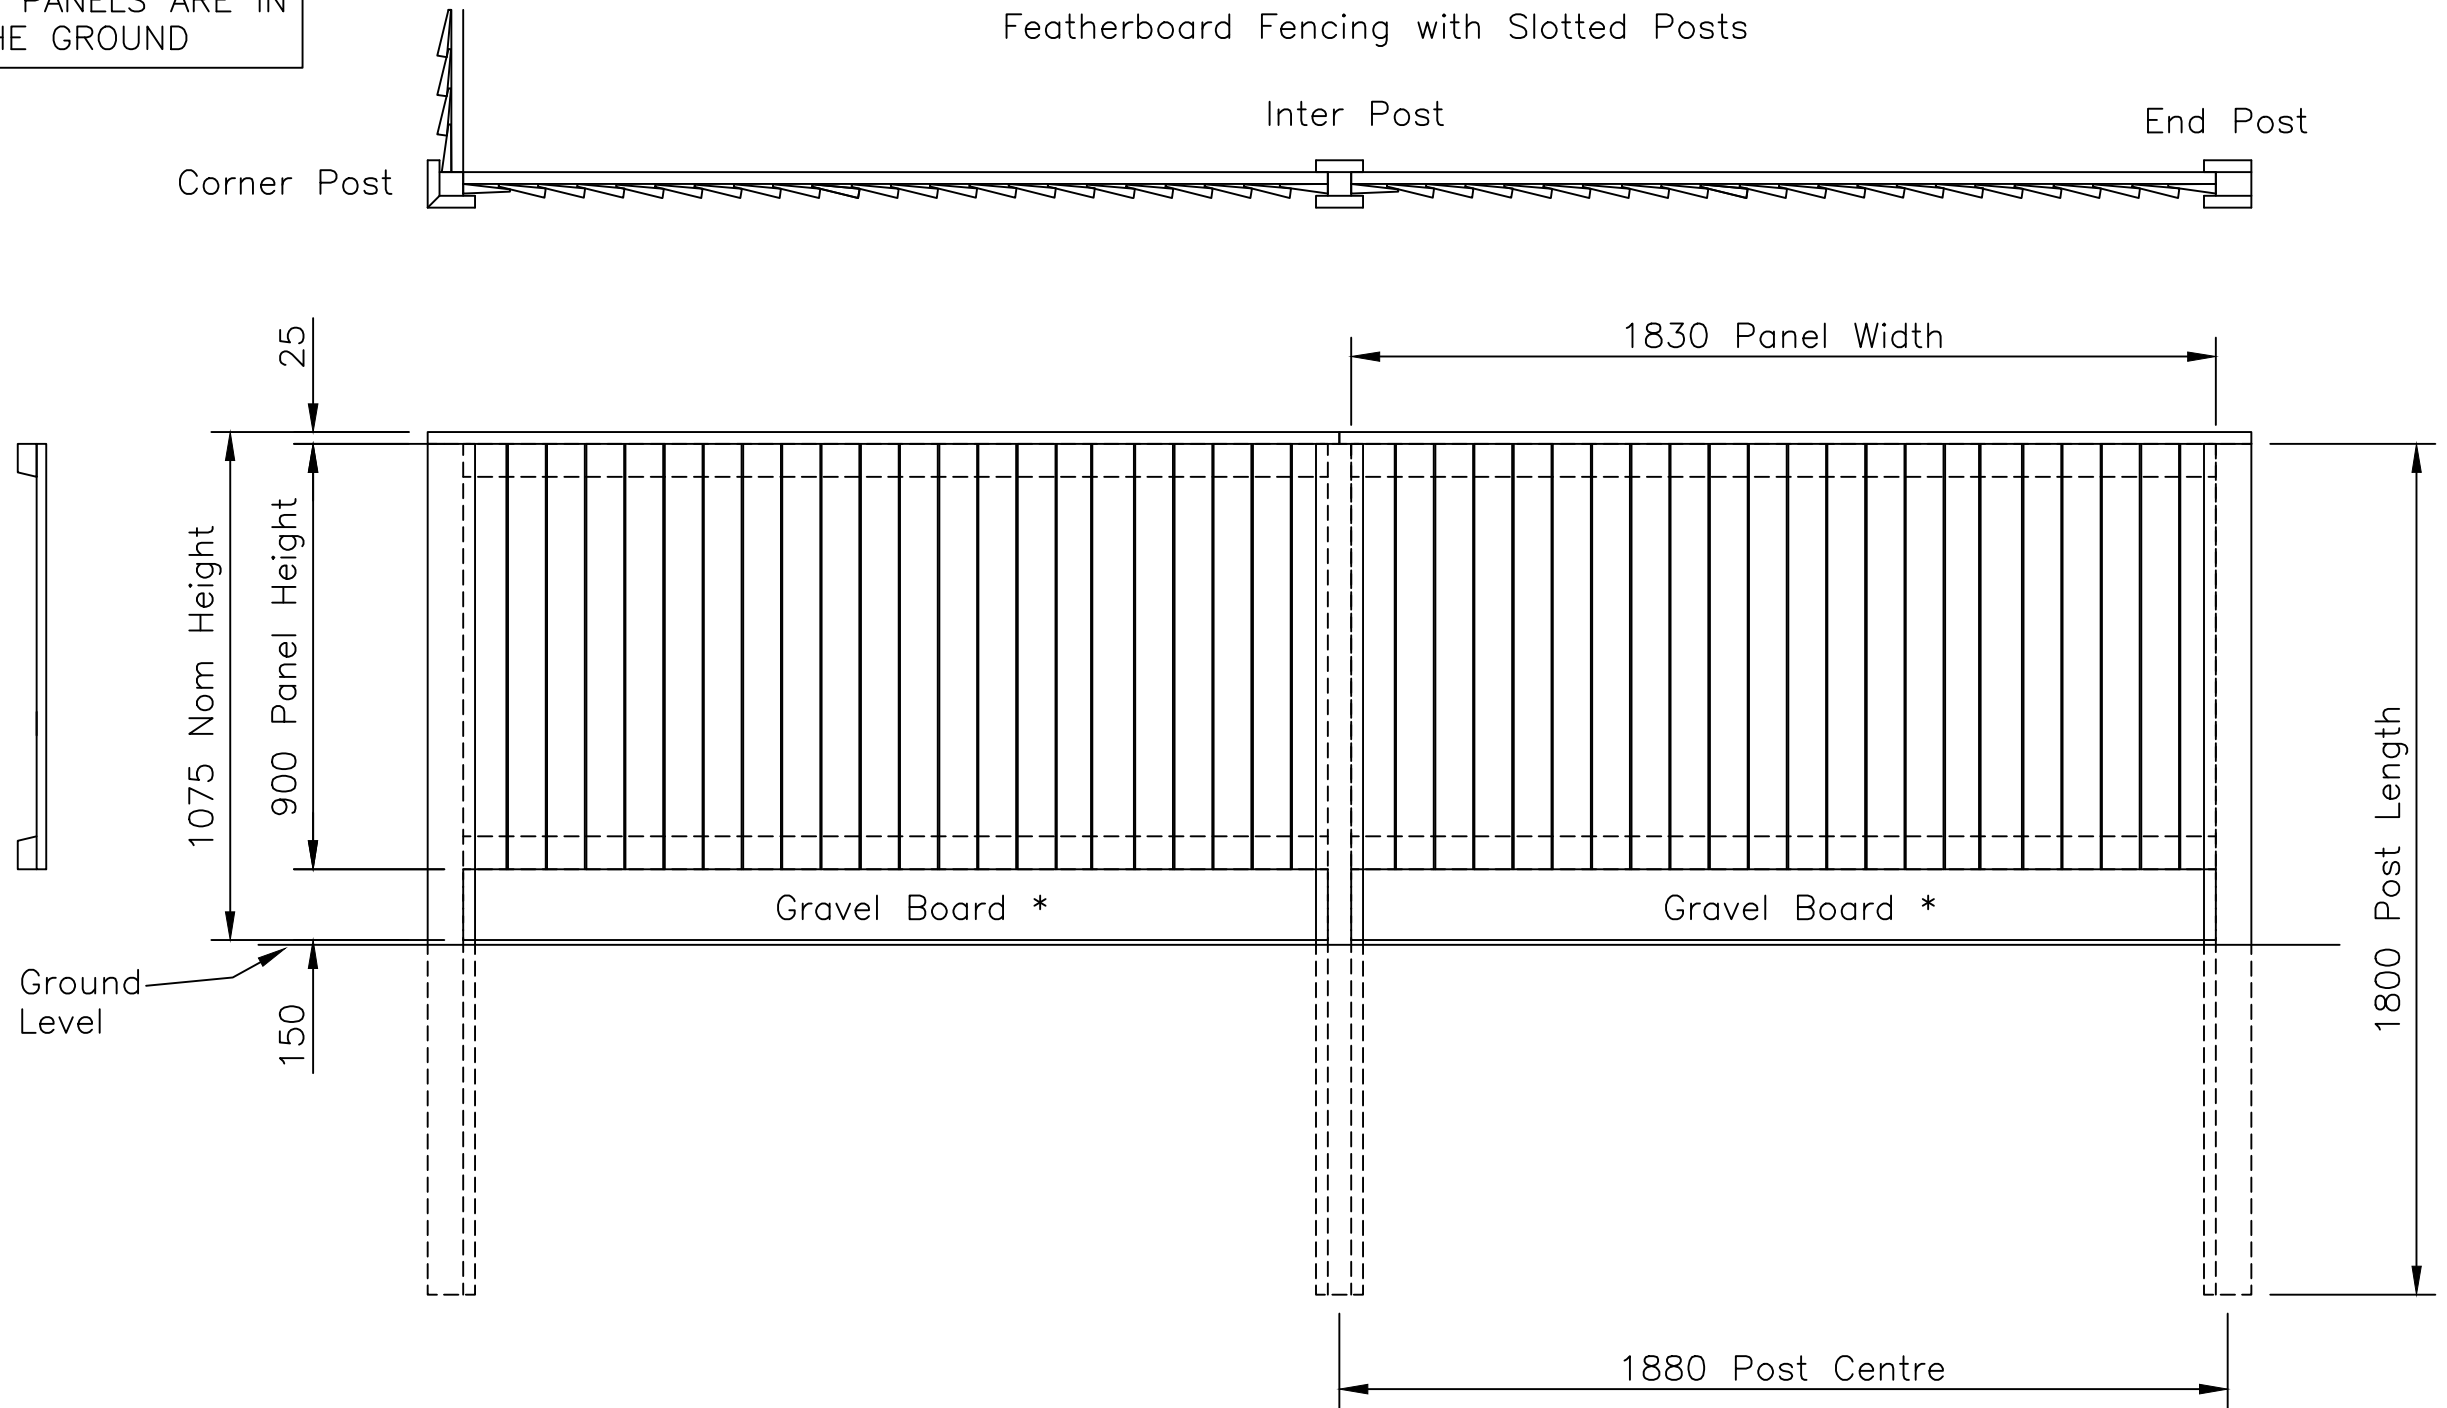

DO NOT SCALE – IF IN DOUBT ASK

* TO MEET THE CONDITIONS OF THE 25-YEAR JAKCURE GUARANTEE, GRAVEL BOARDS ARE REQUIRED WHERE PANELS ARE IN CONTACT WITH THE GROUND

Jacksons Fencing

Stowting Common, Near Ashford,
Kent. TN25 6BN
Telephone: 01233 750393
Fax: 01233 750403
www.jacksons-fencing.co.uk
www.jacksons-security.co.uk

Drawn Di Day	
Date	21/09/06
Checked	
Size	Scale 1:16 U.O.S
A3	

TITLE Featherboard Panels 900mm High Sales Drawing	
CUSTOMER	Drawing No.
ACK No.	J7/01044
	Sheet 1 of 7