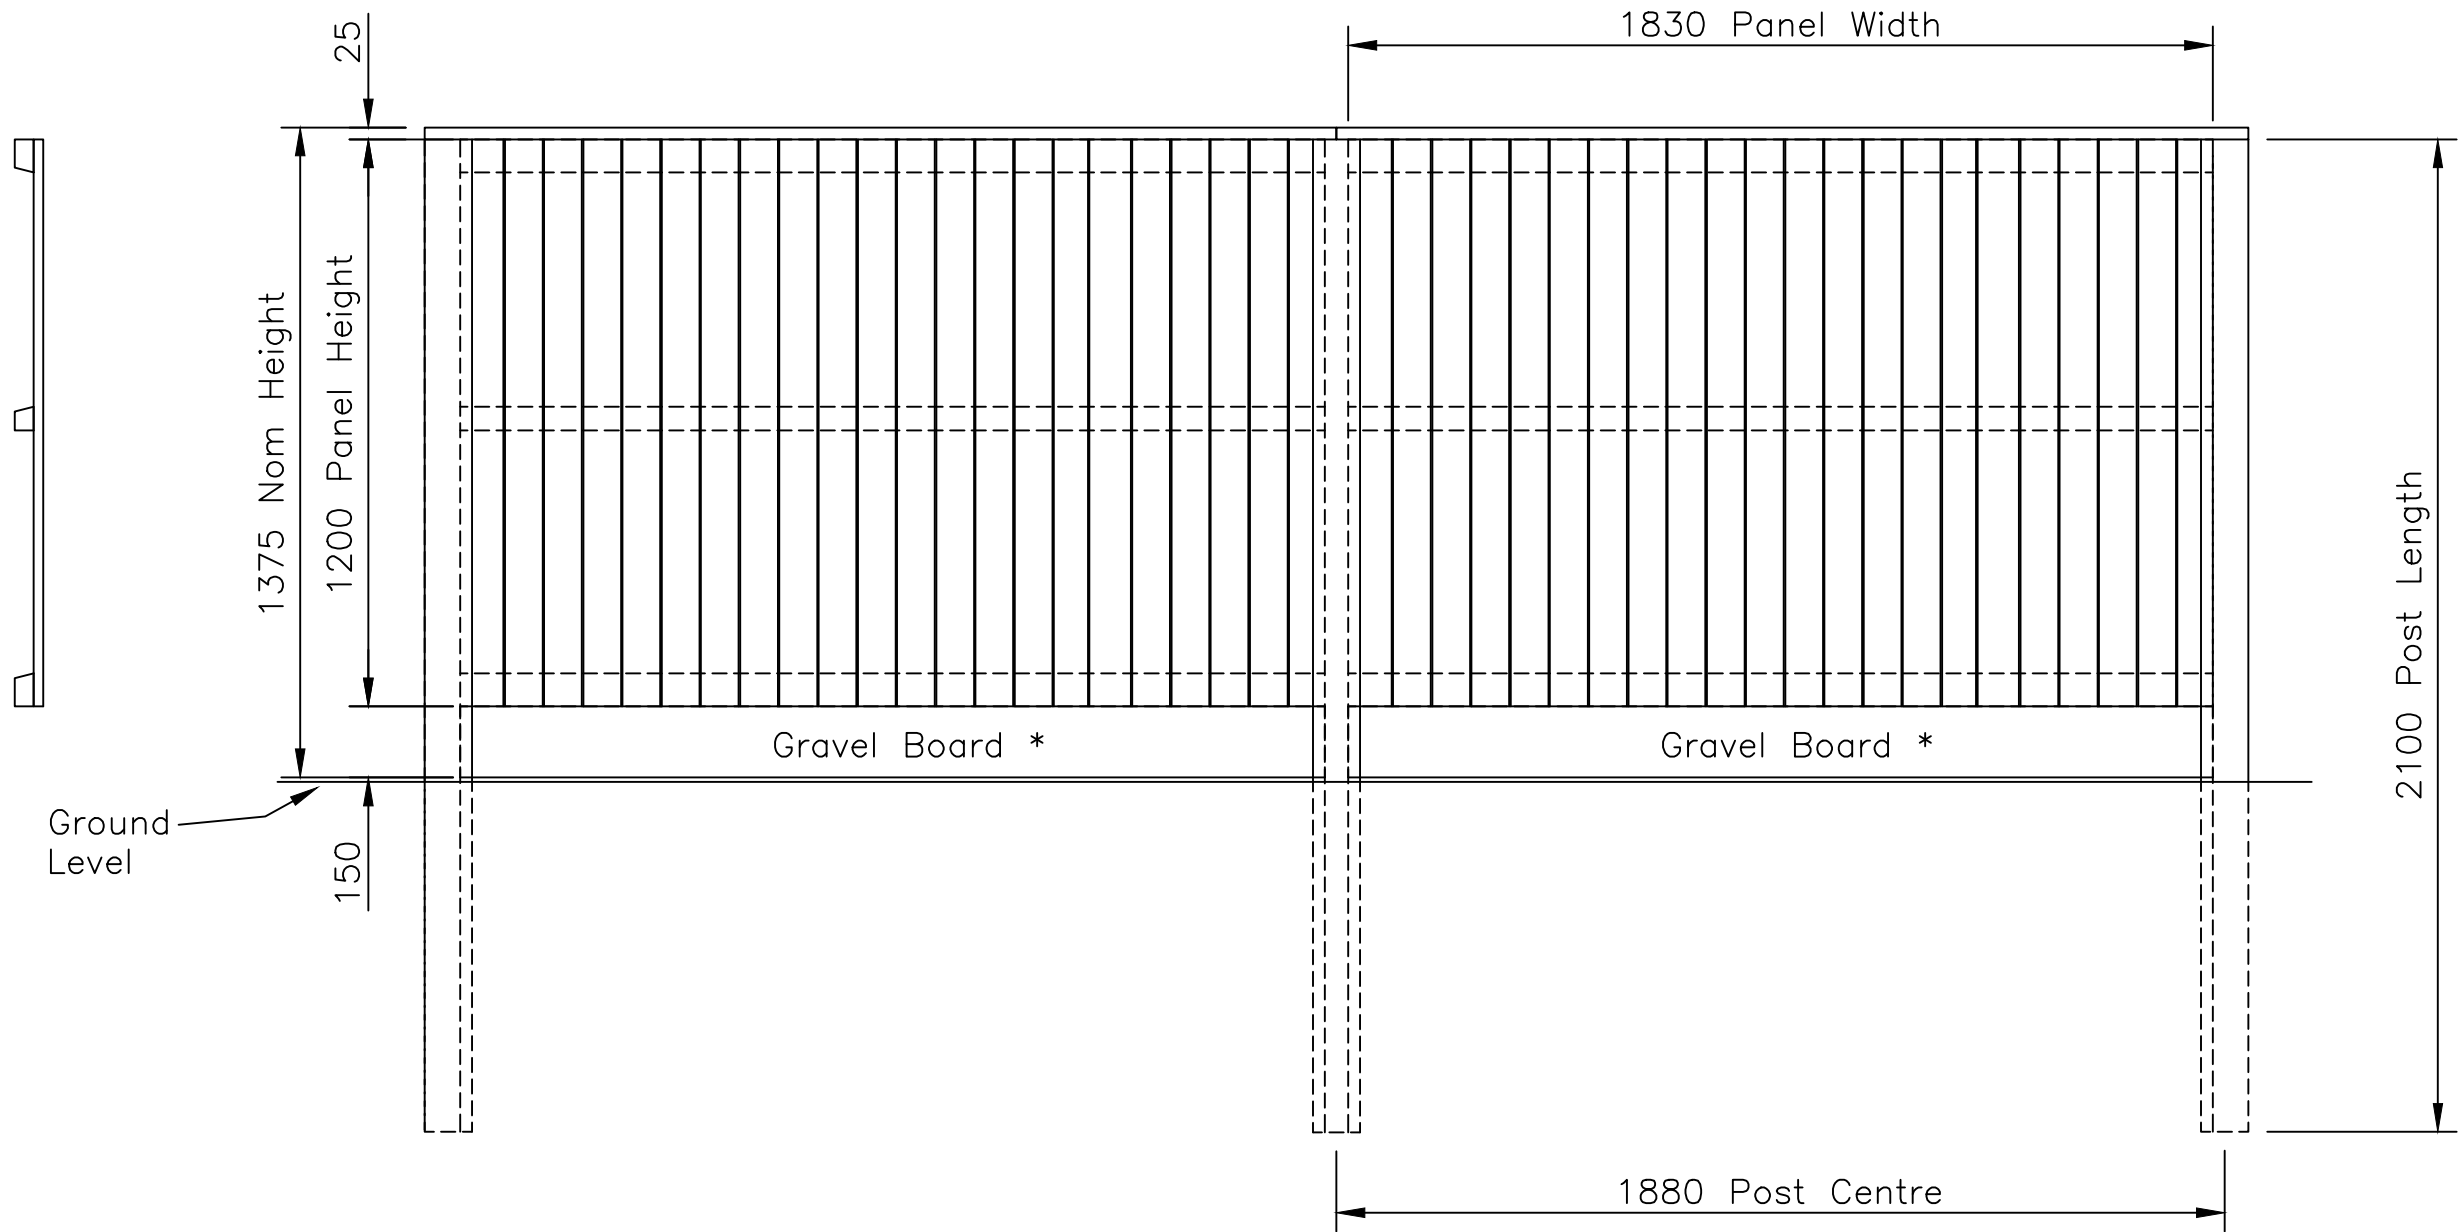

DO NOT SCALE – IF IN DOUBT ASK

* TO MEET THE CONDITIONS OF THE 25-YEAR JAKCURE GUARANTEE, GRAVEL BOARDS ARE REQUIRED WHERE PANELS ARE IN CONTACT WITH THE GROUND

Side view.
Post omitted for clarity

Jacksons Fencing

① 12/03/18 Guarantee note added
② 21/09/06 ORIGINAL ISSUE

Drawn Di Day	
Date	21/09/06
Checked	
Size	Scale 1:16 U.O.S
A3	

TITLE Featherboard Panels 1200mm High
Sales Drawing

CUSTOMER
ACK No.

Drawing No.
J7/01044
Sheet 3 of 7