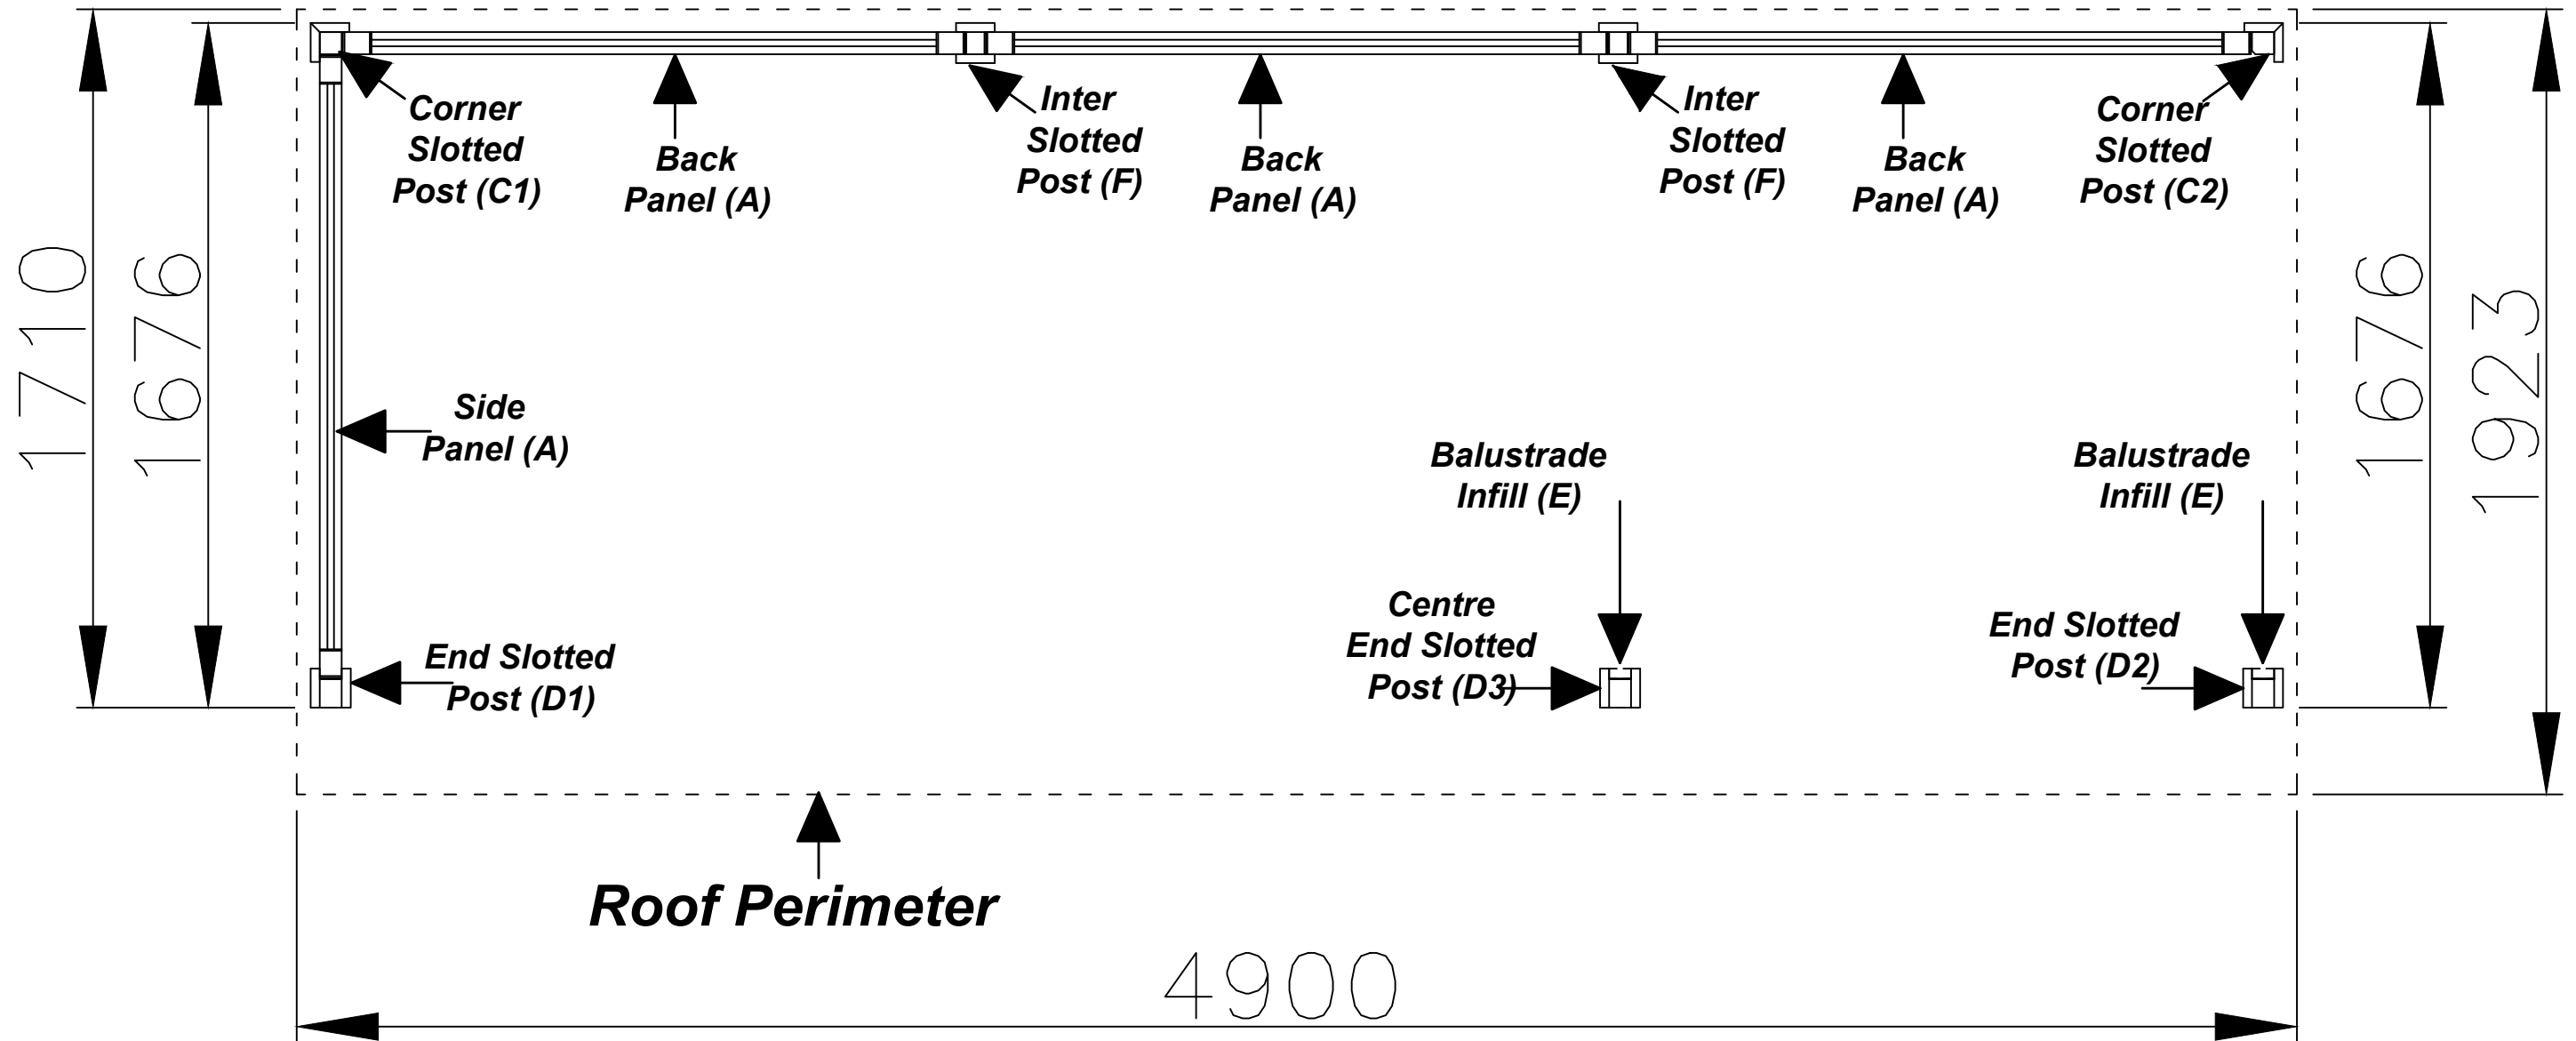

**FLOOR PLAN VIEW**  
**(Posts, Back & Side Panels Positions shown)**

DO NOT SCALE - IF IN DOUBT ASK

**Jacksons  
Fencing**

Stowting Common, Near Ashford,  
Kent. TN25 6BN  
Telephone: 01233 750393  
Fax: 01233 750403  
www.jacksons-fencing.co.uk  
www.jacksons-security.co.uk

Drawn	ALI
Date	29/09/2016
Checked	AT
Size	A4
Scale	NTS U.O.S

TITLE STD RETREAT + ADDITIONAL BAY  
FLOOR PLAN

CUSTOMER

ACK No.

Drawing No.

J7/02215C