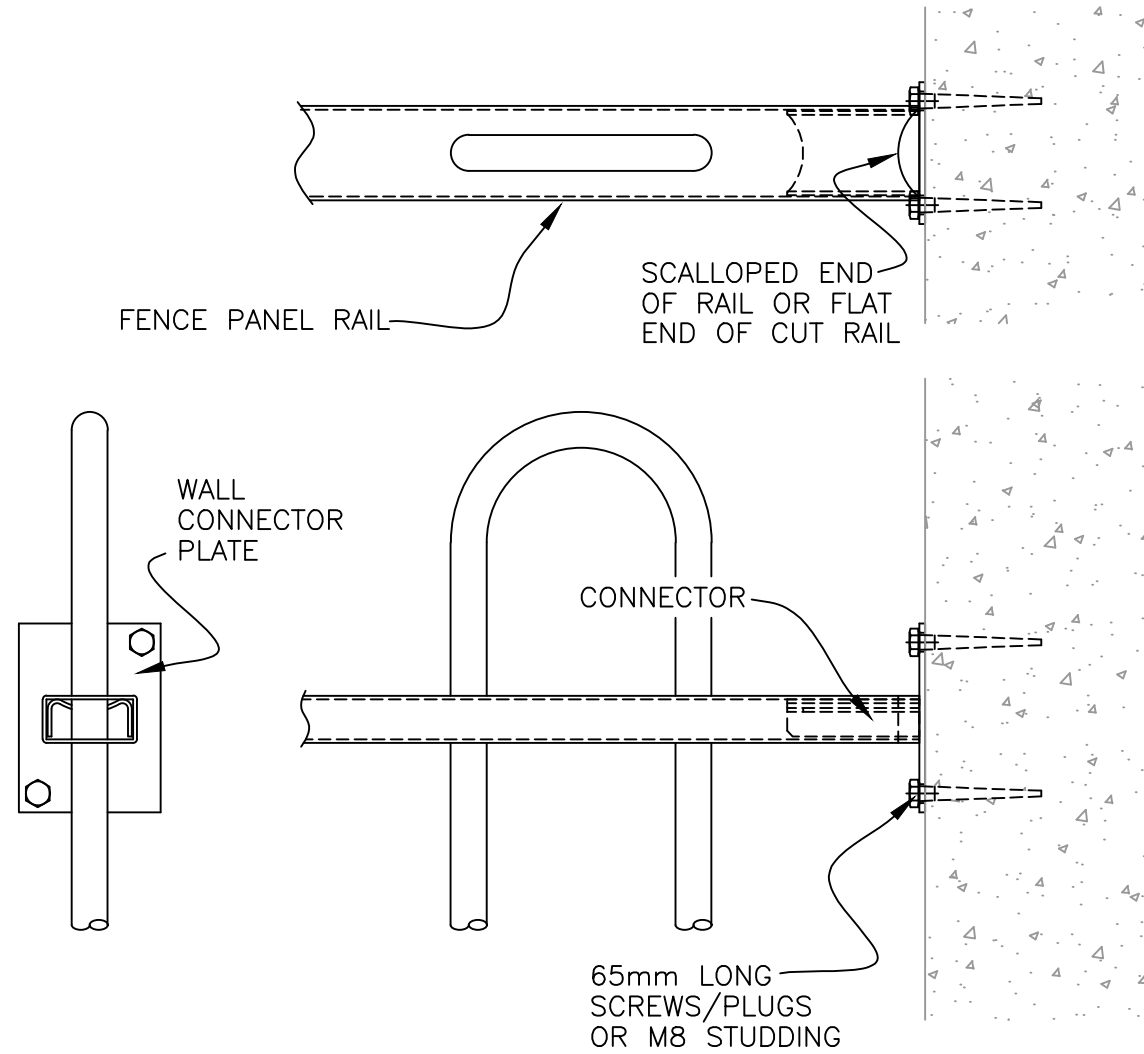

DO NOT SCALE – IF IN DOUBT ASK

**Jacksons
Fencing**

Stowting Common, Near Ashford,
Kent. TN25 6BN
Telephone: 01233 750393
Fax: 01233 750403
www.jacksons-fencing.co.uk
www.jacksons-security.co.uk

This Drawing Is The Property Of H.S. Jackson & Son (Fencing) Ltd, And May Not Be Copied Or Reproduced In Any Way Without Prior Written Permission.

27/01/09 Original Issue

Drawn	NM
Date	27/01/09
Checked	
Size	Scale
A3	1:4 U.O.S

TITLE
Bowtop Wall Connector
Wall Securing Detail

CUSTOMER
ACK No.

Drawing No.
09 J8/01020