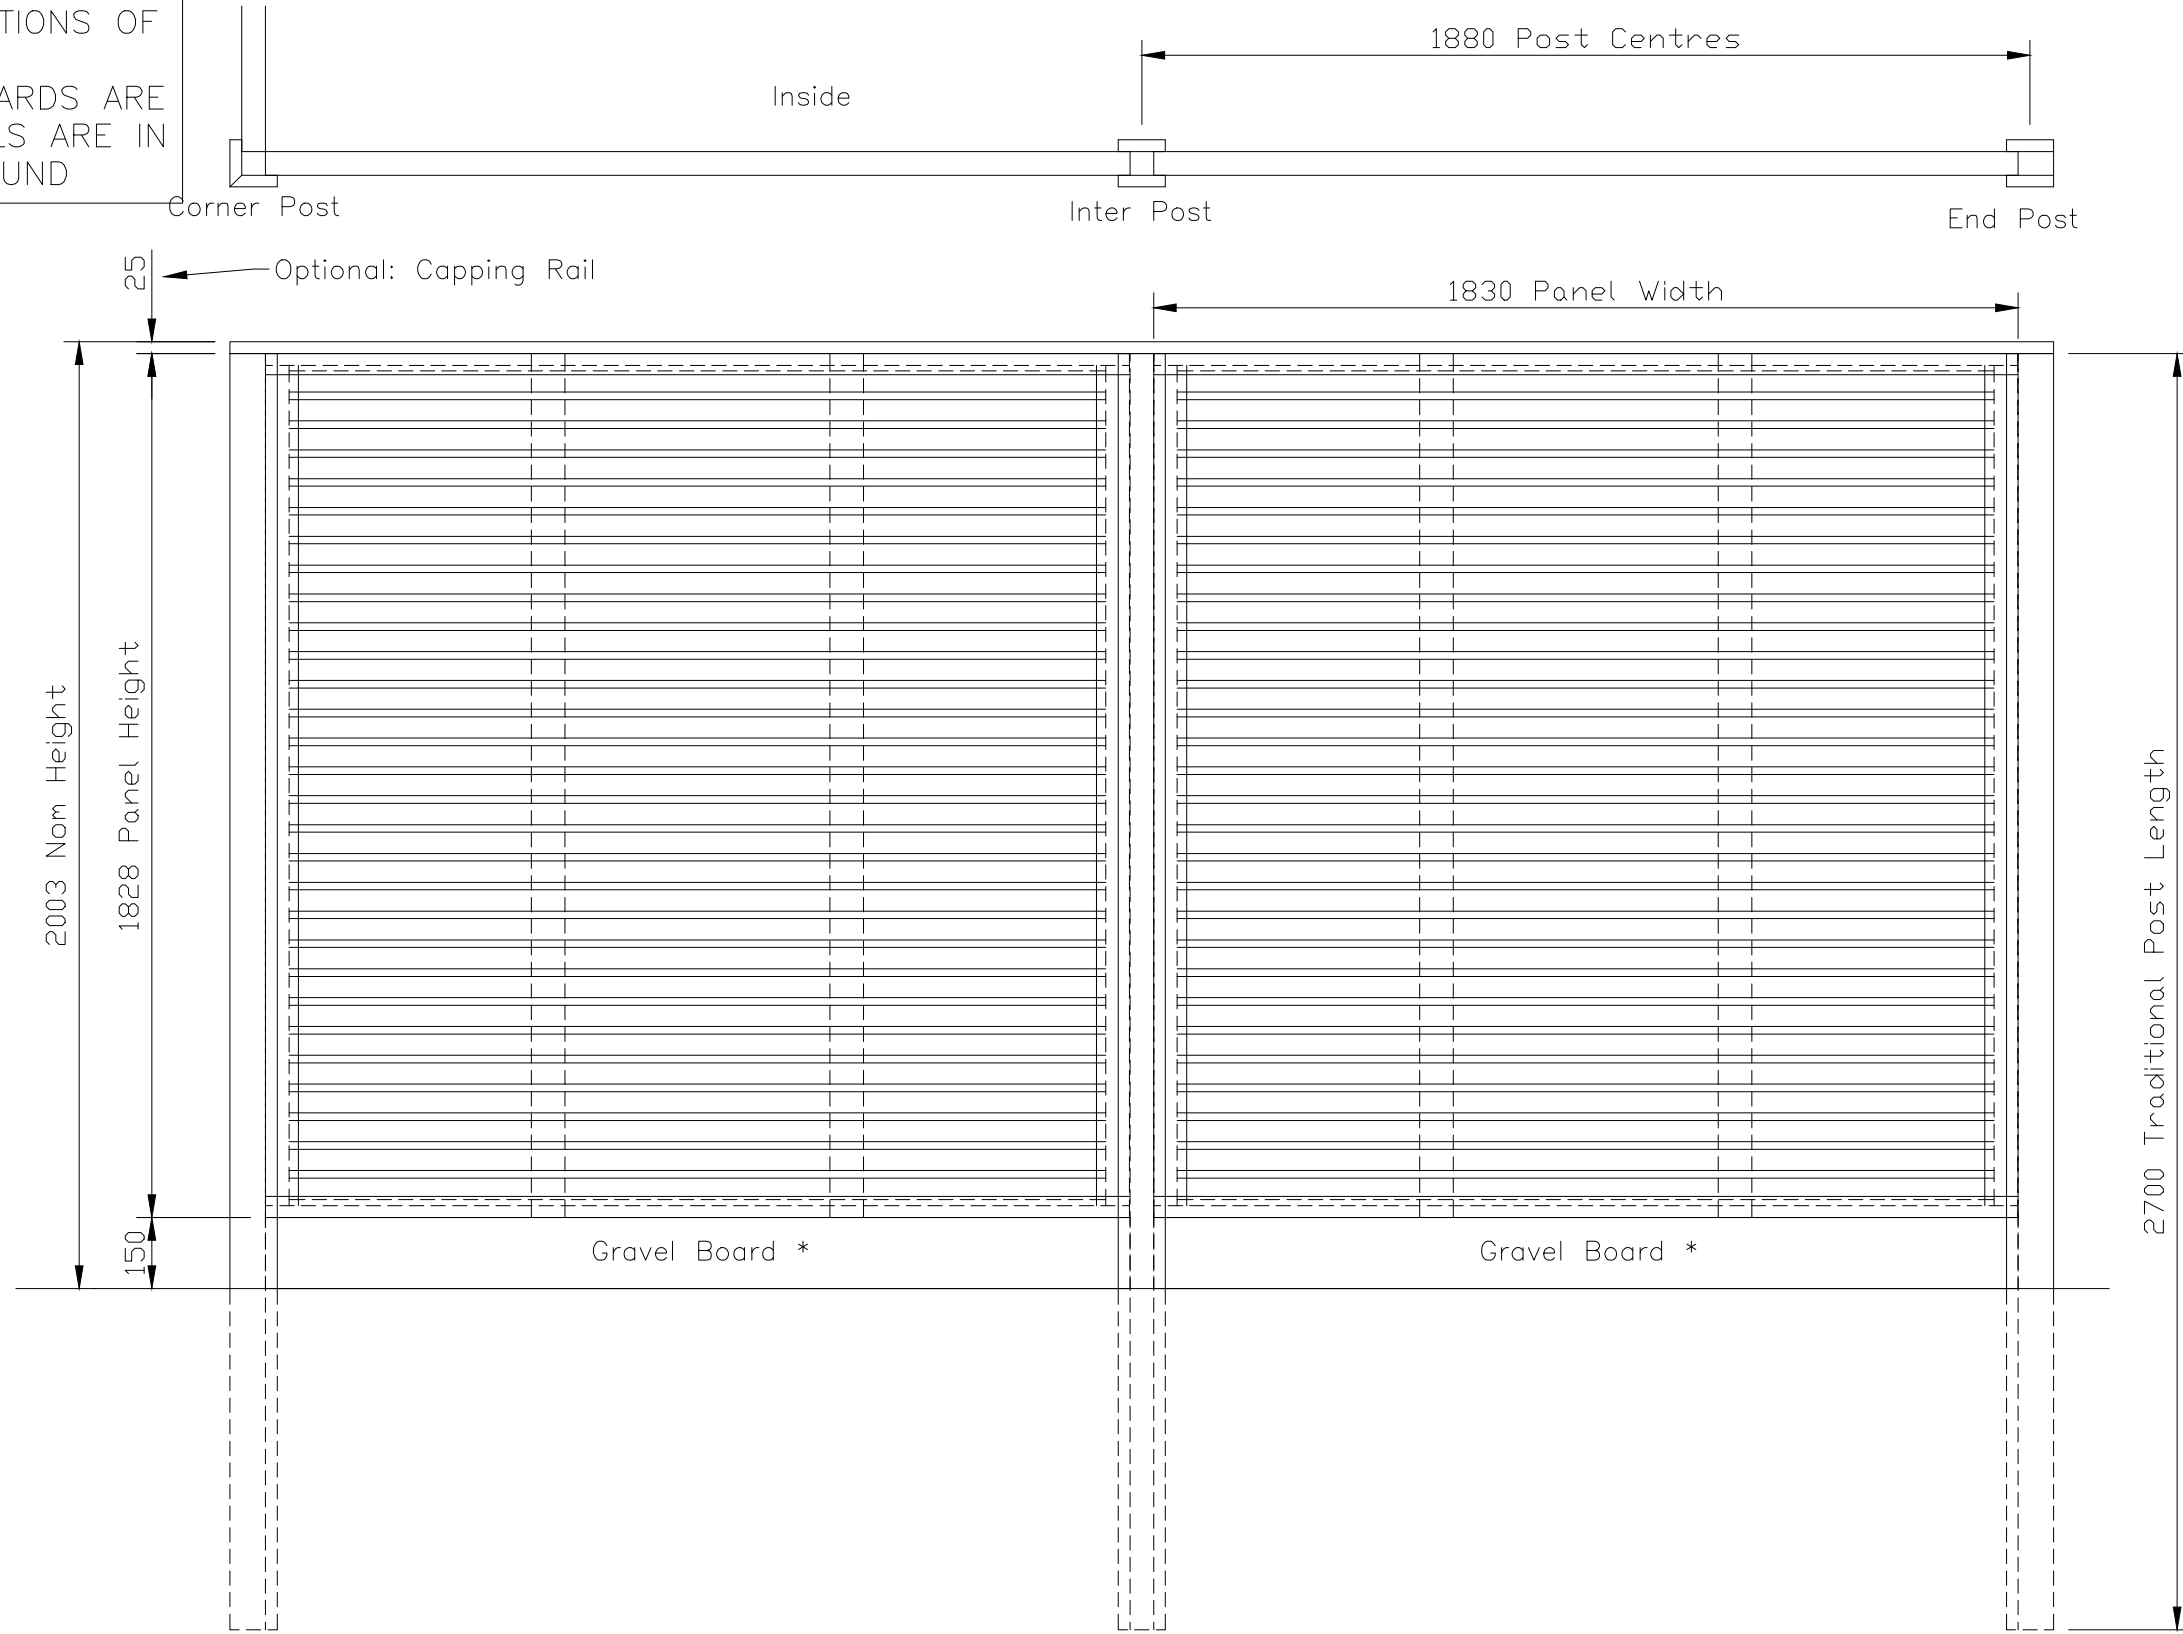

\* TO MEET THE CONDITIONS OF THE 25-YEAR JAKCURE GUARANTEE, GRAVEL BOARDS ARE REQUIRED WHERE PANELS ARE IN CONTACT WITH THE GROUND

Venetian Fencing with Slotted Posts  
Viewed from Outside

**NOTES.**

ALL DIMENSIONS ARE IN mm (UNO)

**FINISH.**

TIMBER: JAKCURED

**Jacksons**  
**FINE FENCING**

Stowting Common  
Near Ashford,  
KENT. TN25 6BN  
Telephone : 01233 750393  
Fax: 01233 750403  
Int. Tel : +44 (0)1233 750393

DO NOT SCALE – IF IN DOUBT ASK

- ① 12/03/18 Guarantee note added
- ② 31/08/2016 ORIGINAL ISSUE

Drawn	WB
Date	31/08/2016
Checked	
Size	Scale 1:16
A3	U.O.S

TITLE Venetian Panels 1.83m High  
Sales Drawing

CUSTOMER  
ACK No.

Drawing No.  
**J7/01298**  
Sheet 5