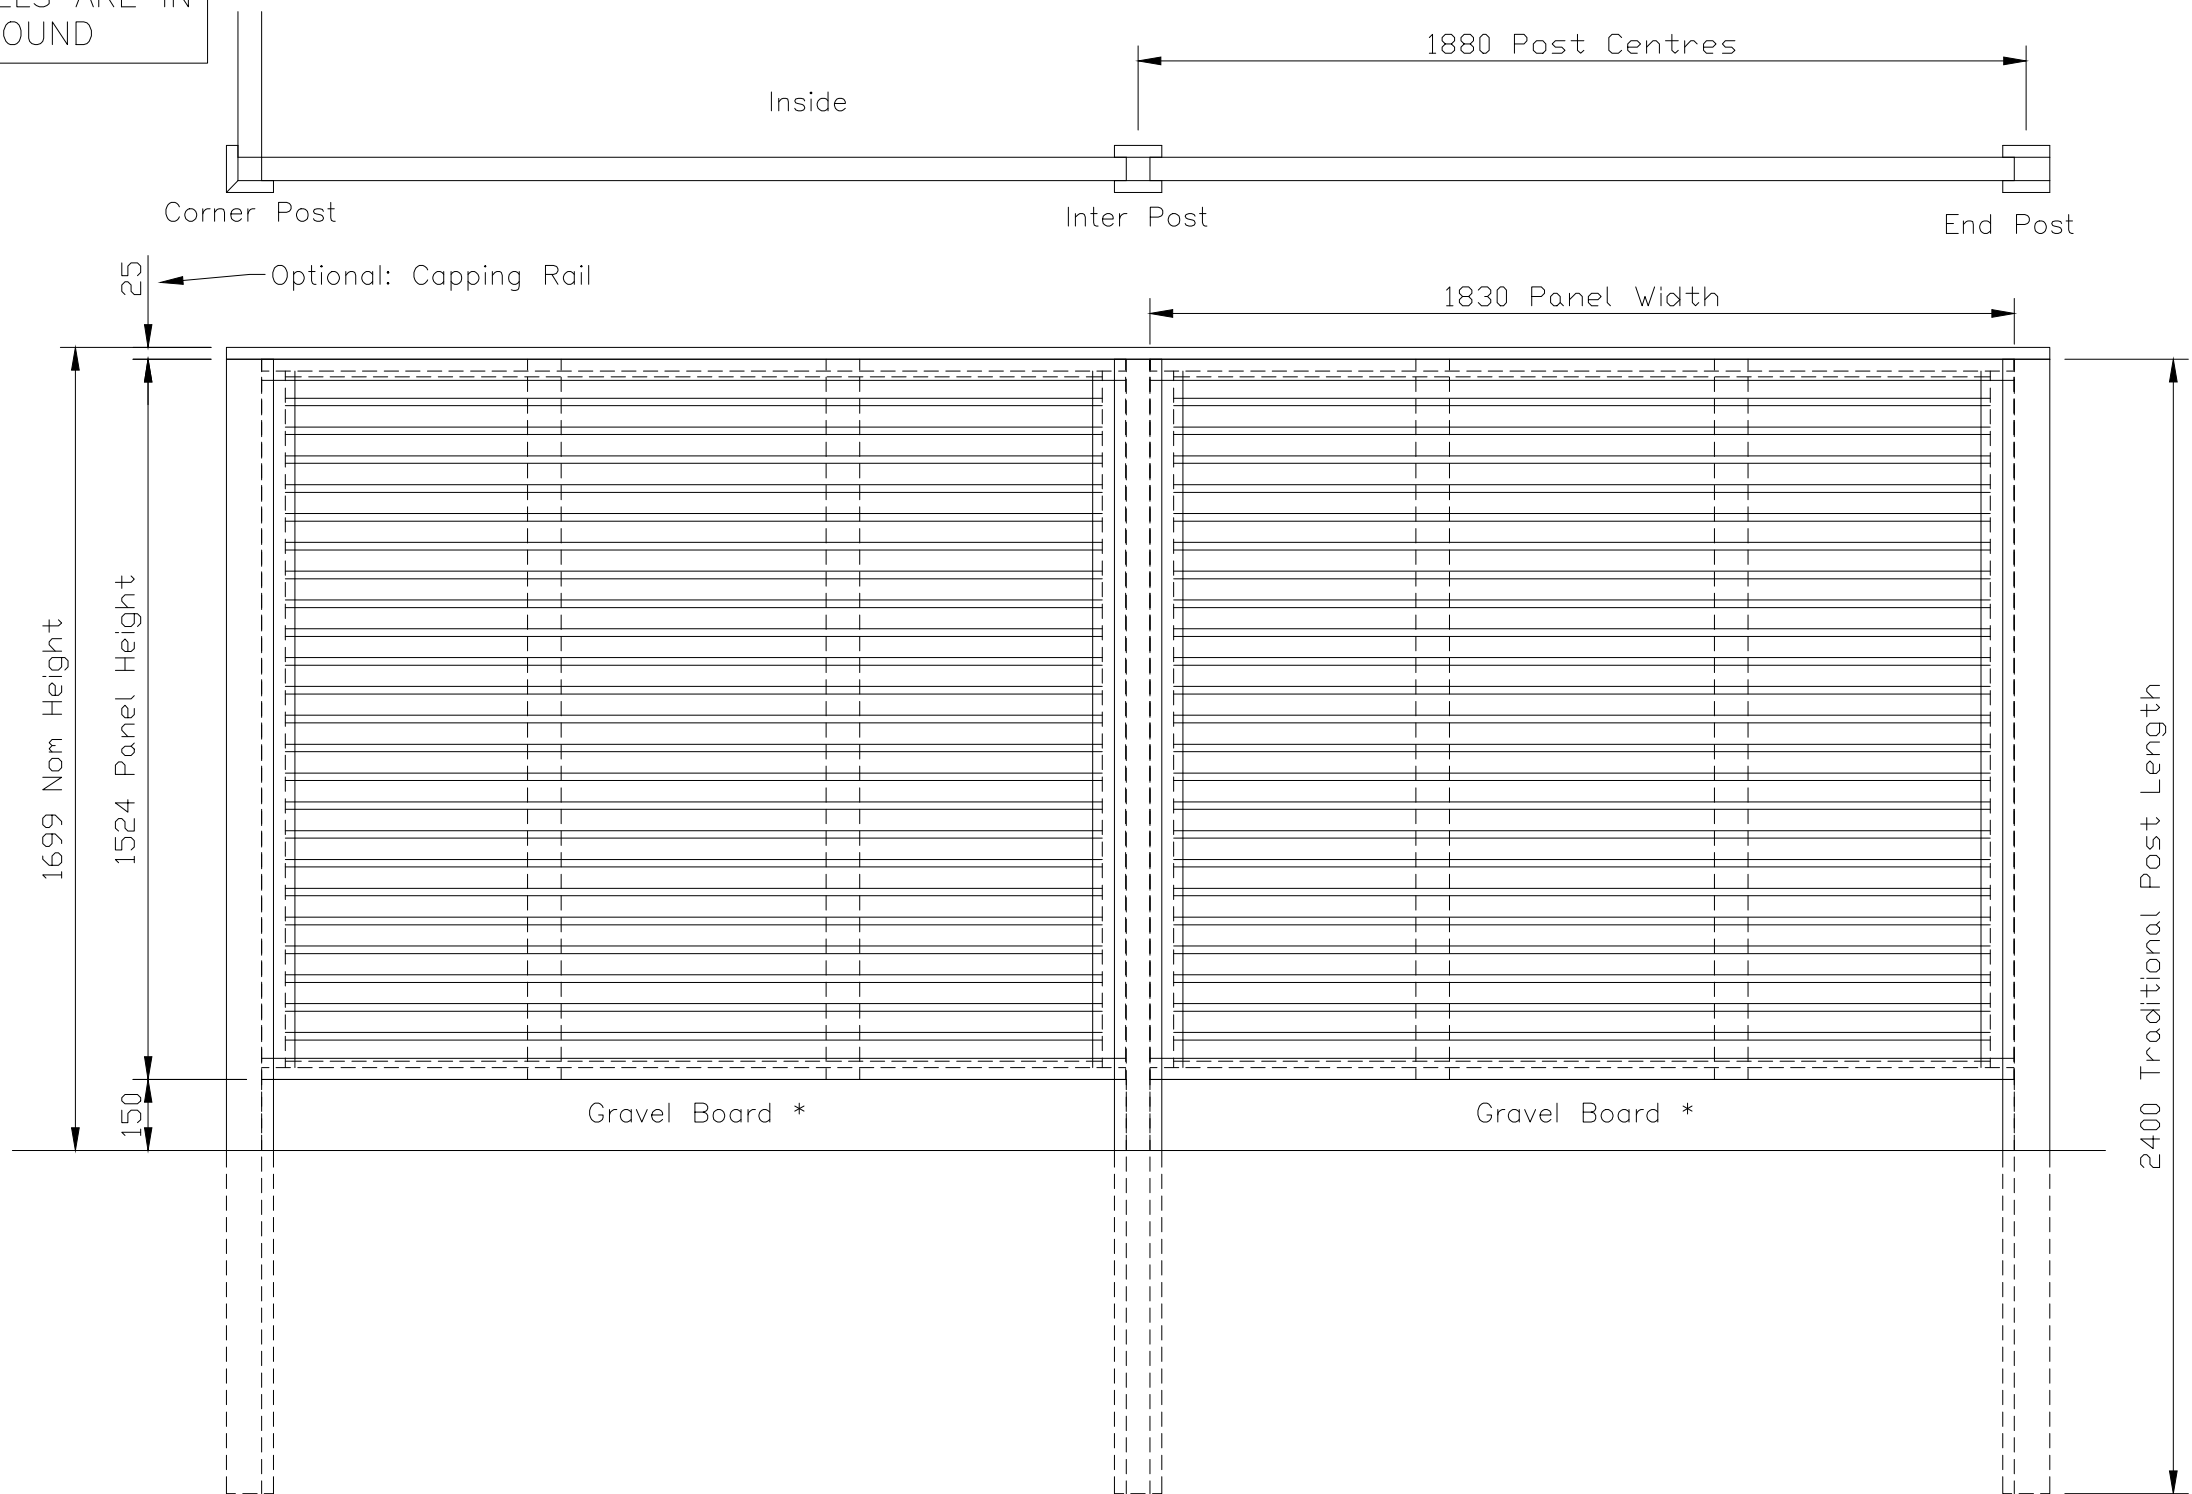

* TO MEET THE CONDITIONS OF THE 25-YEAR JAKCURE GUARANTEE, GRAVEL BOARDS ARE REQUIRED WHERE PANELS ARE IN CONTACT WITH THE GROUND

Venetian Fencing with Slotted Posts
Viewed from Outside

NOTES.
ALL DIMENSIONS ARE IN mm (UNO)
FINISH.
TIMBER: JAKCURED

<h1>Jacksons</h1> <h2>FINE FENCING</h2> <p>Stowting Common Near Ashford, KENT. TN25 6BN Telephone : 01233 750393 Fax: 01233 750403 Int. Tel : +44 (0)1233 750393</p> <p>This Drawing Is The Property Of H.S. Jackson & Son (Fencing) Ltd. And May Not Be Copied Or Reproduced In Any Way Without Prior Written Permission.</p>	<p>DO NOT SCALE – IF IN DOUBT ASK</p> <p>1 12/03/18 Guarantee note added 0 31/08/2016 ORIGINAL ISSUE</p>	<p>Drawn WB</p>	<p>TITLE Venetian Panels 1.52m High Sales Drawing</p>	
		<p>Date 31/08/2016</p>	<p>CUSTOMER</p>	
		<p>Checked</p>	<p>ACK No.</p>	<p>Drawing No. J7/01298 Sheet 4</p>
		<p>Size A3 Scale 1:16 U.O.S</p>		