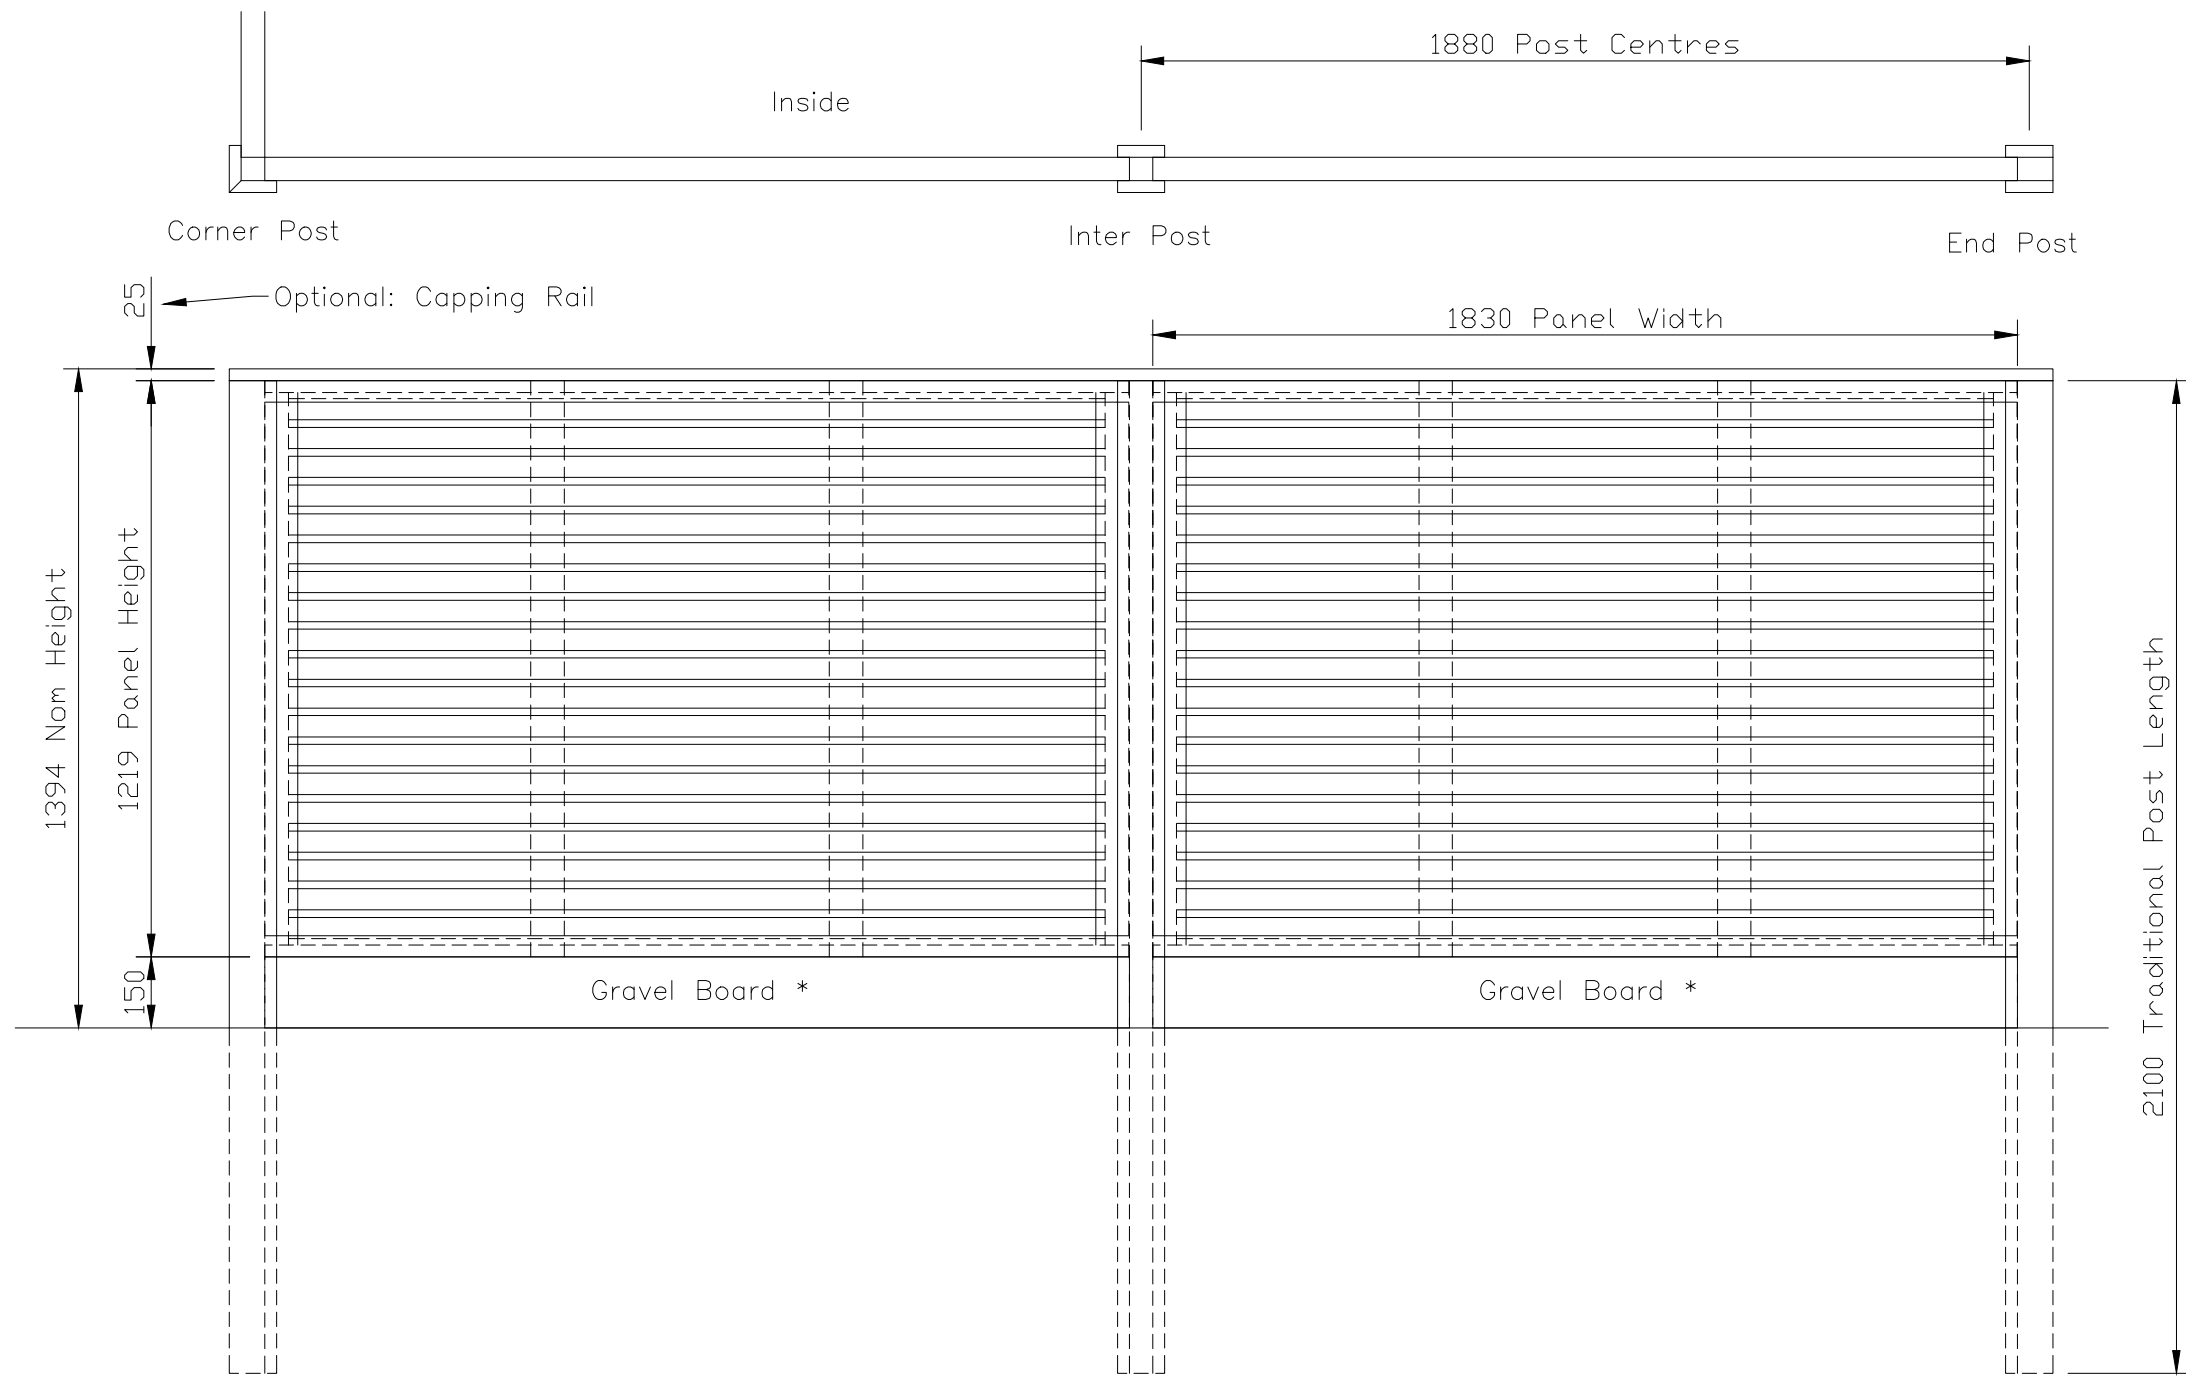

* TO MEET THE CONDITIONS OF THE 25-YEAR JAKCURE GUARANTEE, GRAVEL BOARDS ARE REQUIRED WHERE PANELS ARE IN CONTACT WITH THE GROUND

NOTES.

ALL DIMENSIONS ARE IN mm (UNO)

FINISH.

TIMBER: JAKCURED

Venetian Fencing with Slotted Posts

Viewed from Outside

<h1>Jacksons</h1> <h2>FINE FENCING</h2>	Stowting Common Near Ashford, KENT. TN25 6BN Telephone : 01233 750393 Fax: 01233 750403 Int. Tel : +44 (0)1233 750393	DO NOT SCALE – IF IN DOUBT ASK ① 12/03/18 Guarantee note added ② 31/08/2016 ORIGINAL ISSUE	Drawn WB	TITLE Venetian Panels 1.22m High Sales Drawing	Drawing No. J7/01298 Sheet 3
	Date 31/08/2016				
	Checked		CUSTOMER		
	Size A3 Scale 1:16 U.O.S		ACK No.		