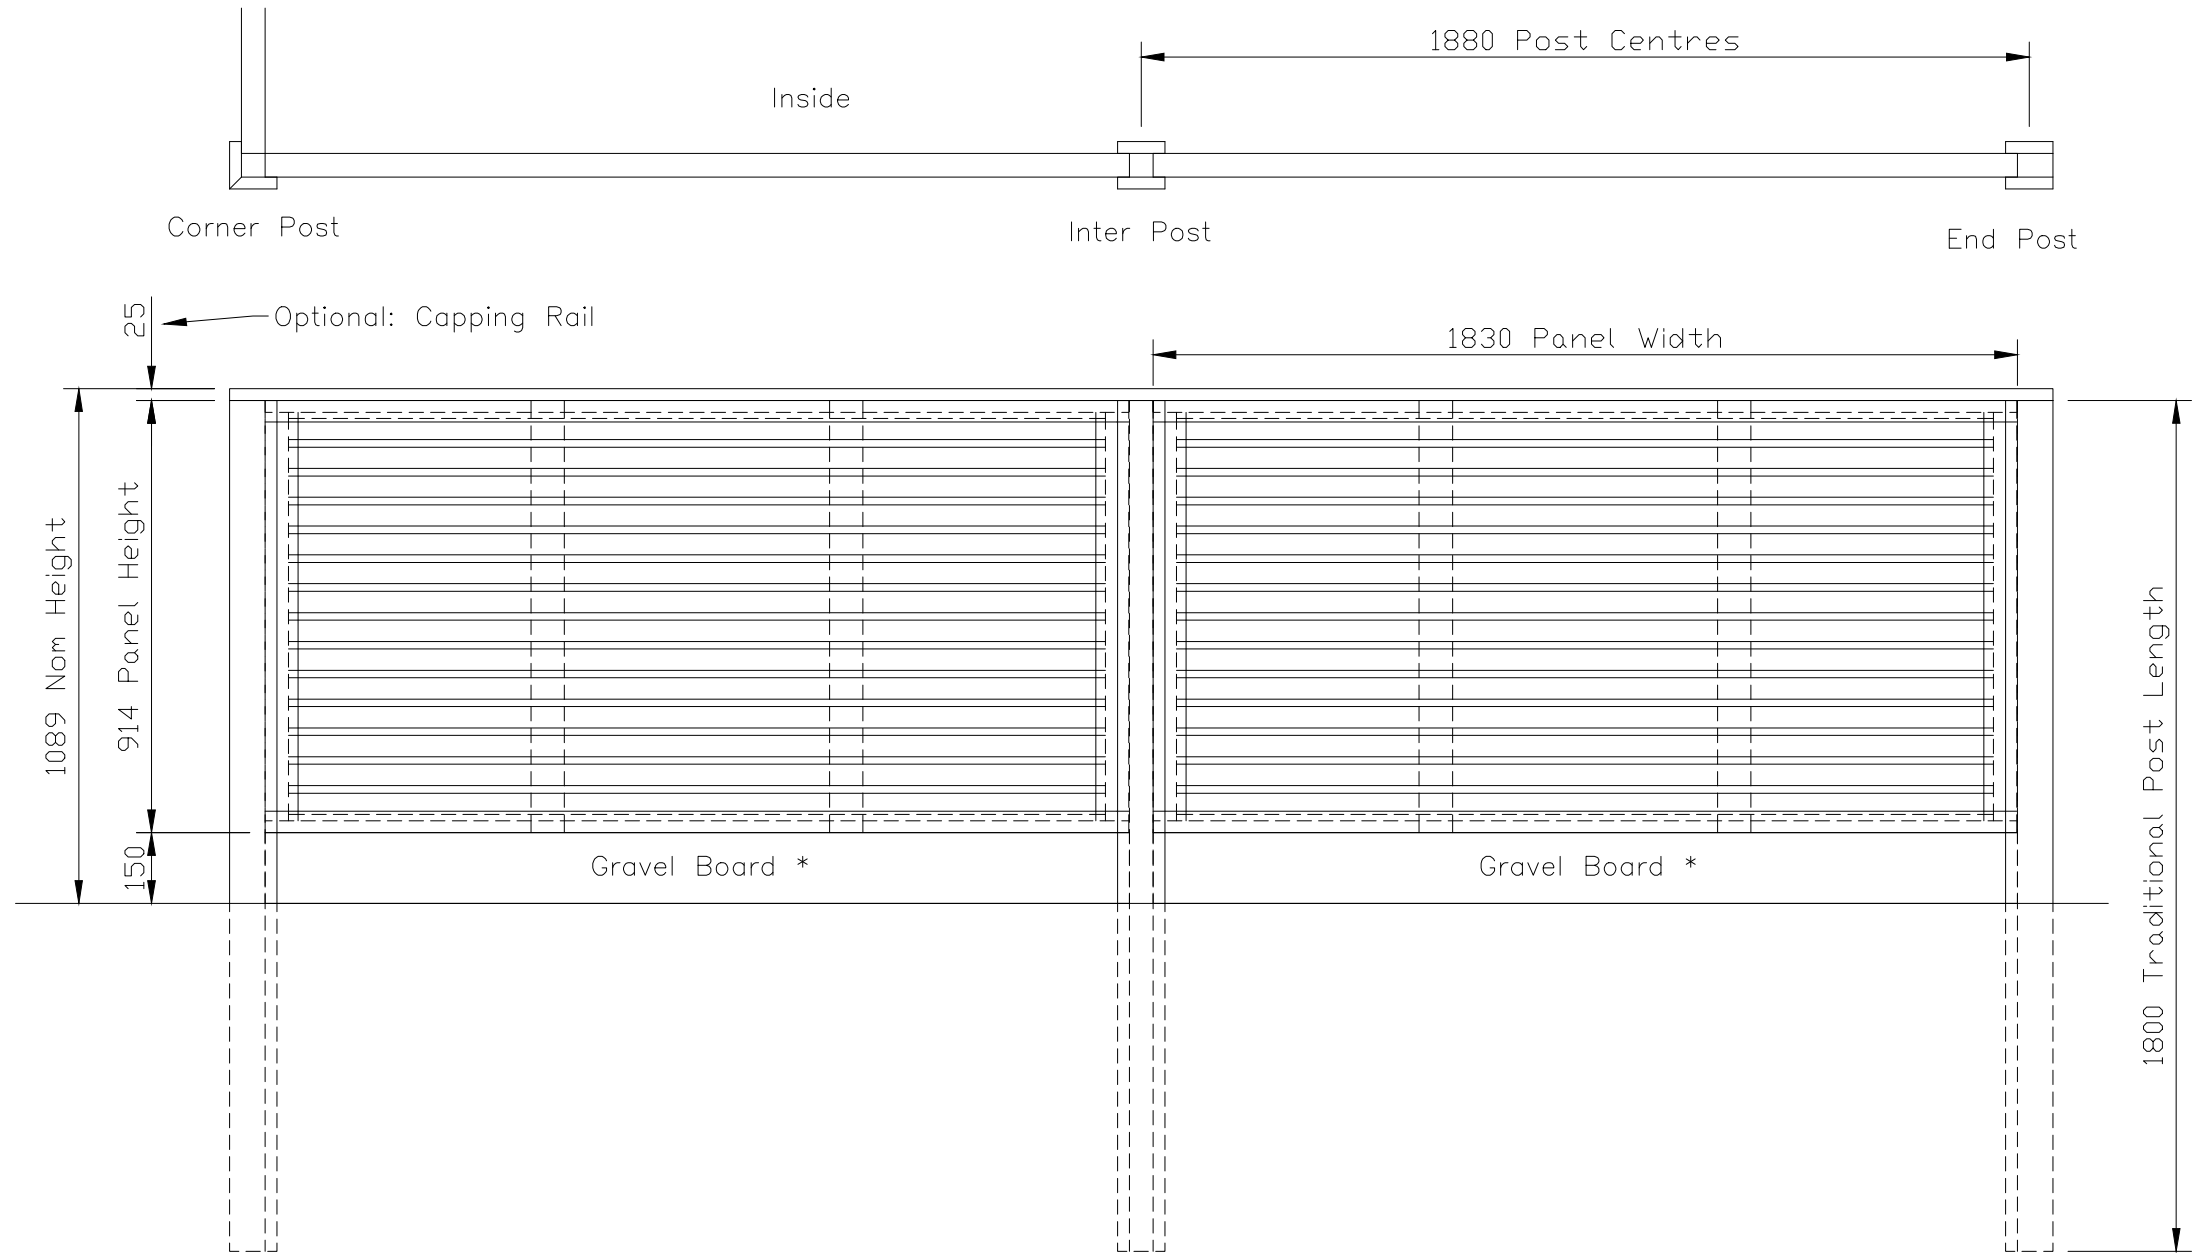

* TO MEET THE CONDITIONS OF THE 25-YEAR JAKCURE GUARANTEE, GRAVEL BOARDS ARE REQUIRED WHERE PANELS ARE IN CONTACT WITH THE GROUND

Venetian Fencing with Slotted Posts
Viewed from Outside

NOTES.

ALL DIMENSIONS ARE IN mm (UNO)

FINISH.

TIMBER: JAKCURED

Jacksons
FINE FENCING

Stowting Common
Near Ashford,
KENT. TN25 6BN
Telephone : 01233 750393
Fax: 01233 750403
Int. Tel : +44 (0)1233 750393

DO NOT SCALE – IF IN DOUBT ASK

- ① 12/03/18 Guarantee note added
- ② 31/08/2016 ORIGINAL ISSUE

Drawn WB	
Date	26/8/16
Checked	
Size	Scale 1:16 U.O.S
A3	

TITLE Venetian Panels 0.91m High
Sales Drawing

CUSTOMER
ACK No.

Drawing No.
J7/01298
Sheet 2

This Drawing Is The Property Of H.S. Jackson & Son (Fencing) Ltd.
And May Not Be Copied Or Reproduced In Any Way Without Prior Written Permission.