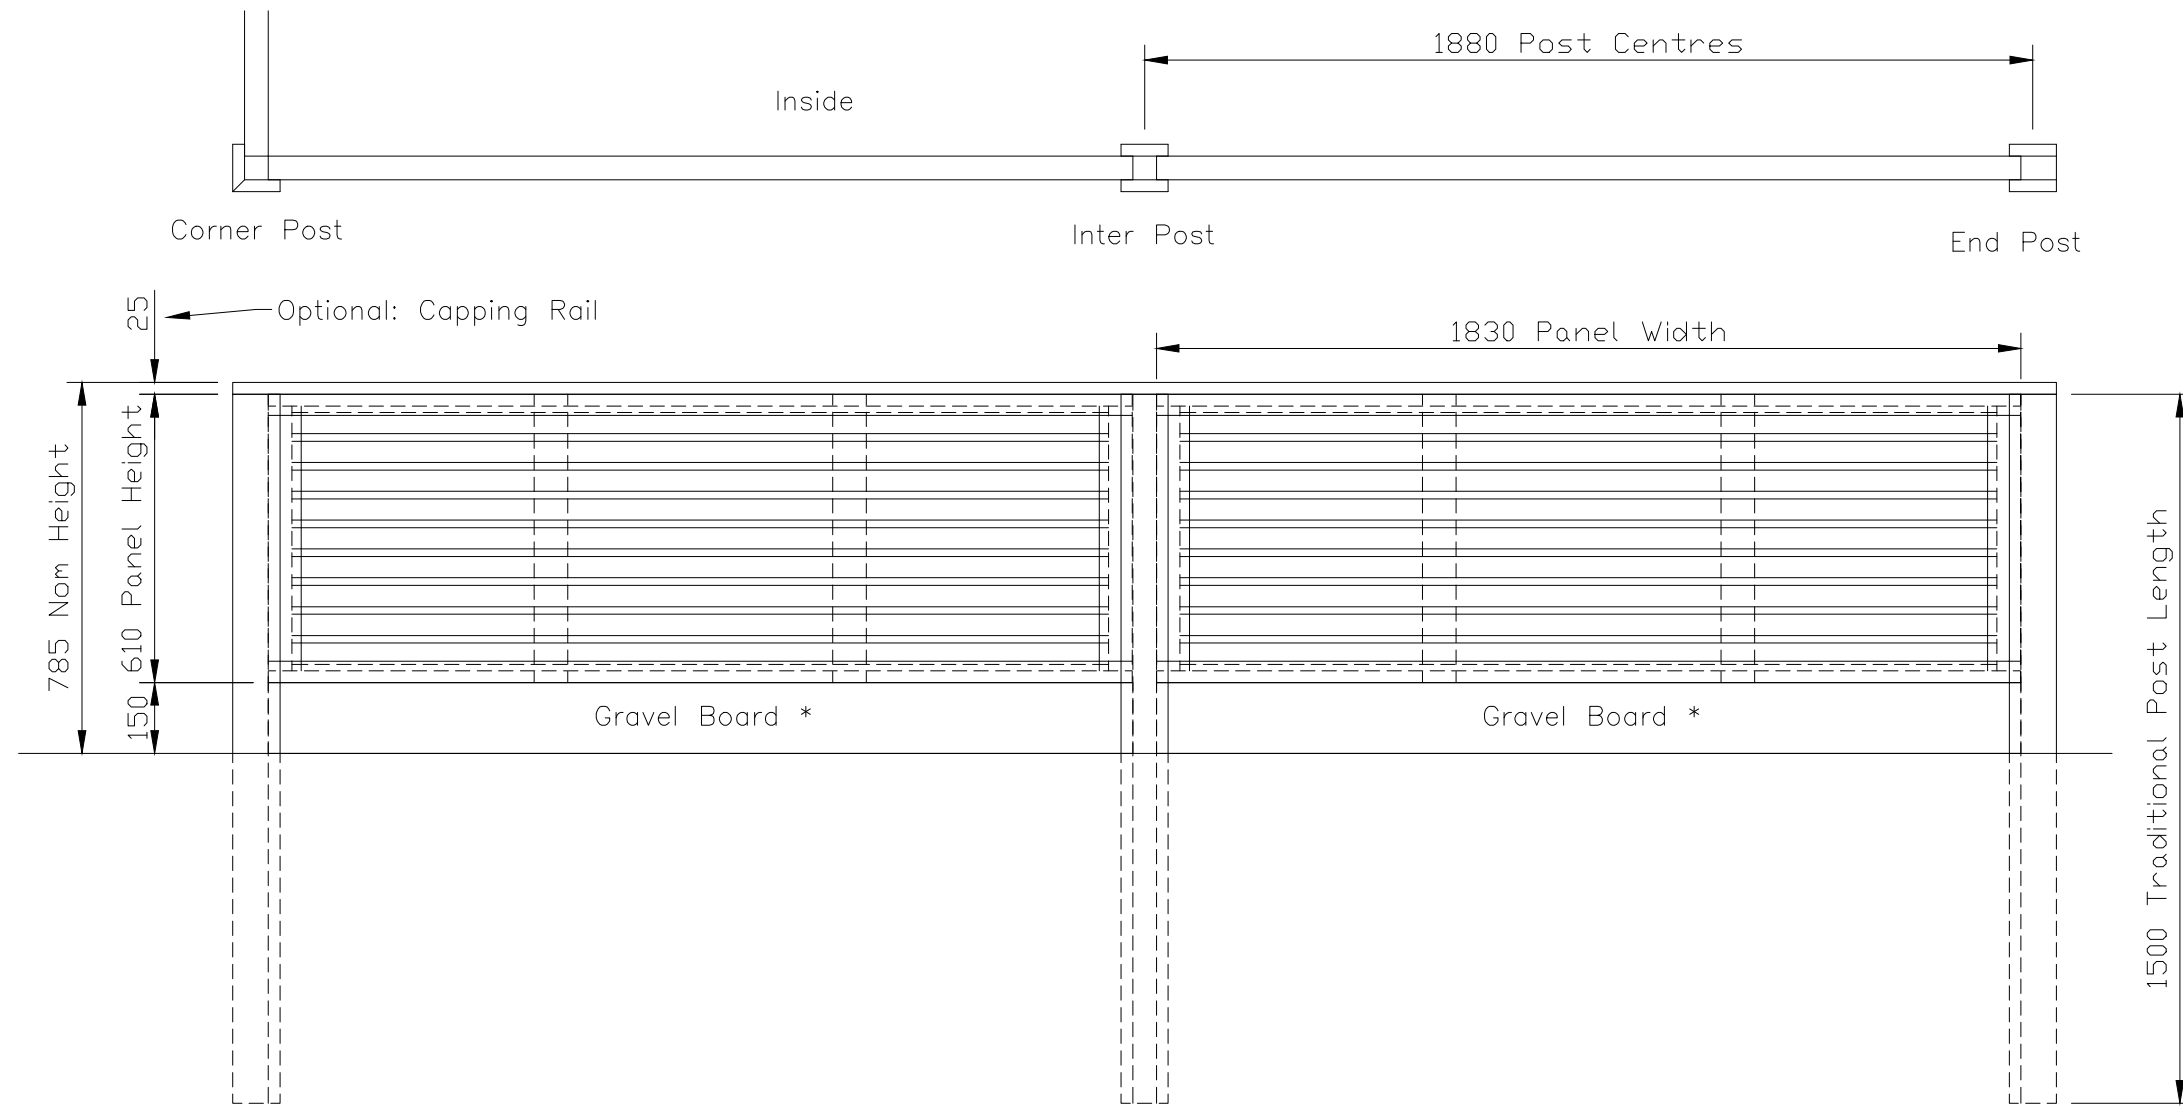

* TO MEET THE CONDITIONS OF THE 25-YEAR JAKCURE GUARANTEE, GRAVEL BOARDS ARE REQUIRED WHERE PANELS ARE IN CONTACT WITH THE GROUND

Venetian Fencing with Slotted Posts
Viewed from Outside

NOTES.

ALL DIMENSIONS ARE IN mm (UNO)

Drawn	WB
Date	31/08/2016
Checked	
Size	Scale 1:16 U.O.S
A3	

TITLE Venetian Panels 0.61m High
Sales Drawing

CUSTOMER
ACK No.

Drawing No.
J7/01298
Sheet 1

This Drawing Is The Property Of H.S. Jackson & Son (Fencing) Ltd.
And May Not Be Copied Or Reproduced In Any Way Without Prior Written Permission.