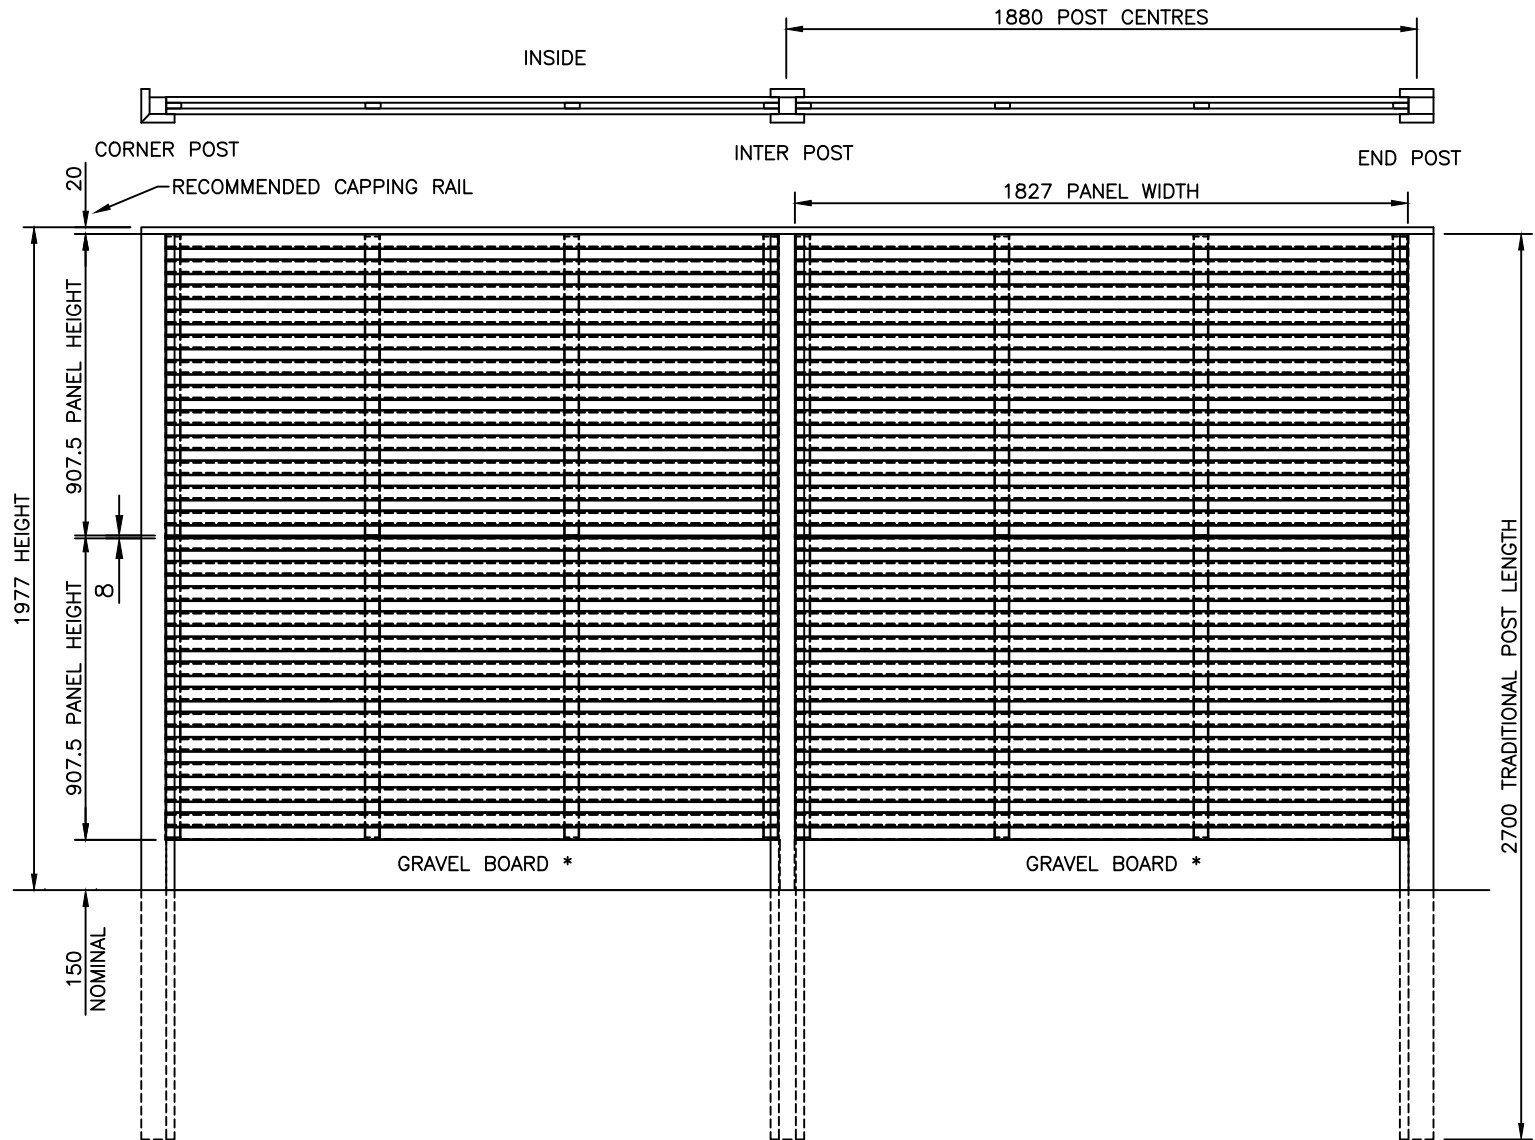

* TO MEET THE CONDITIONS OF THE 25-YEAR JAKCURE GUARANTEE, GRAVEL BOARDS ARE REQUIRED WHERE PANELS ARE IN CONTACT WITH THE GROUND

NOTES.

ALL DIMENSIONS ARE IN mm (UNO)

FINISH.

TIMBER: JAKCURED

VENETIAN FENCING WITH SLOTTED POSTS

VIEWED FROM OUTSIDE

<p>Stowting Common, Near Ashford, Kent. TN25 6BN Telephone: 01233 750393 Fax: 01233 750403 www.jacksons-fencing.co.uk</p>	<p>DO NOT SCALE – IF IN DOUBT ASK</p>	<p>Drawn LA</p>	<p>TITLE VENETIAN HIT & MISS PANELS NOM 2mH SALES DRAWING</p>	
		<p>Date 26/01/21</p>		
		<p>Checked ALI</p>	<p>CUSTOMER</p>	<p>Drawing No. J7/01349</p>
		<p>Size A3 Scale 1:16 U.O.S</p>	<p>ACK No.</p>	<p>Sheet 1</p>