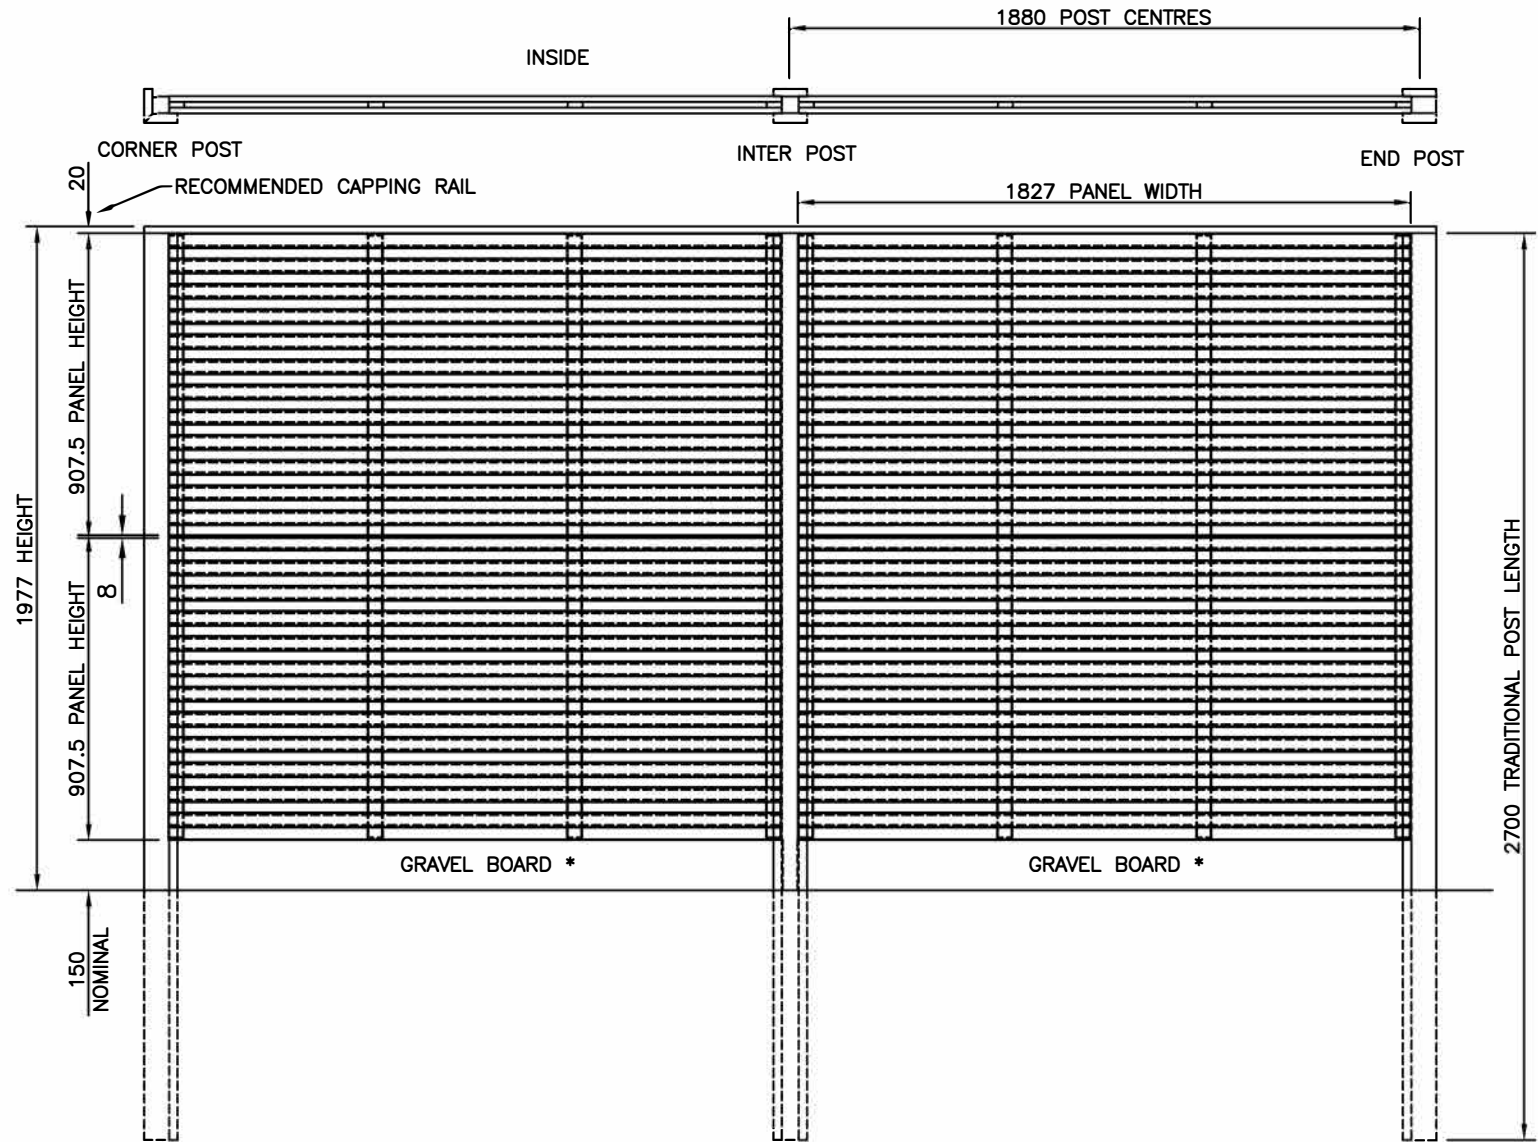

\* TO MEET THE CONDITIONS OF THE 25-YEAR JAKCURE GUARANTEE, GRAVEL BOARDS ARE REQUIRED WHERE PANELS ARE IN CONTACT WITH THE GROUND

**NOTES.**

ALL DIMENSIONS ARE IN mm (UNO)

**FINISH.**

TIMBER: JAKCURED

**VENETIAN FENCING WITH SLOTTED POSTS**

VIED FROM OUTSIDE

<p>Stowting Common, Near Ashford, Kent. TN25 6BN Telephone: 01233 750393 Fax: 01233 750403 www.jacksons-fencing.co.uk</p>	<p>DO NOT SCALE – IF IN DOUBT ASK</p>	<p>Drawn LA</p>	<p>TITLE VENETIAN HIT &amp; MISS PANELS NOM 2mH SALES DRAWING</p>	
		<p>Date 26/01/21</p>		
		<p>Checked ALI</p>	<p>CUSTOMER</p>	<p>Drawing No. J7/01349</p>
		<p>Size A3 Scale 1:16 U.O.S</p>	<p>ACK No.</p>	<p>Sheet 1</p>