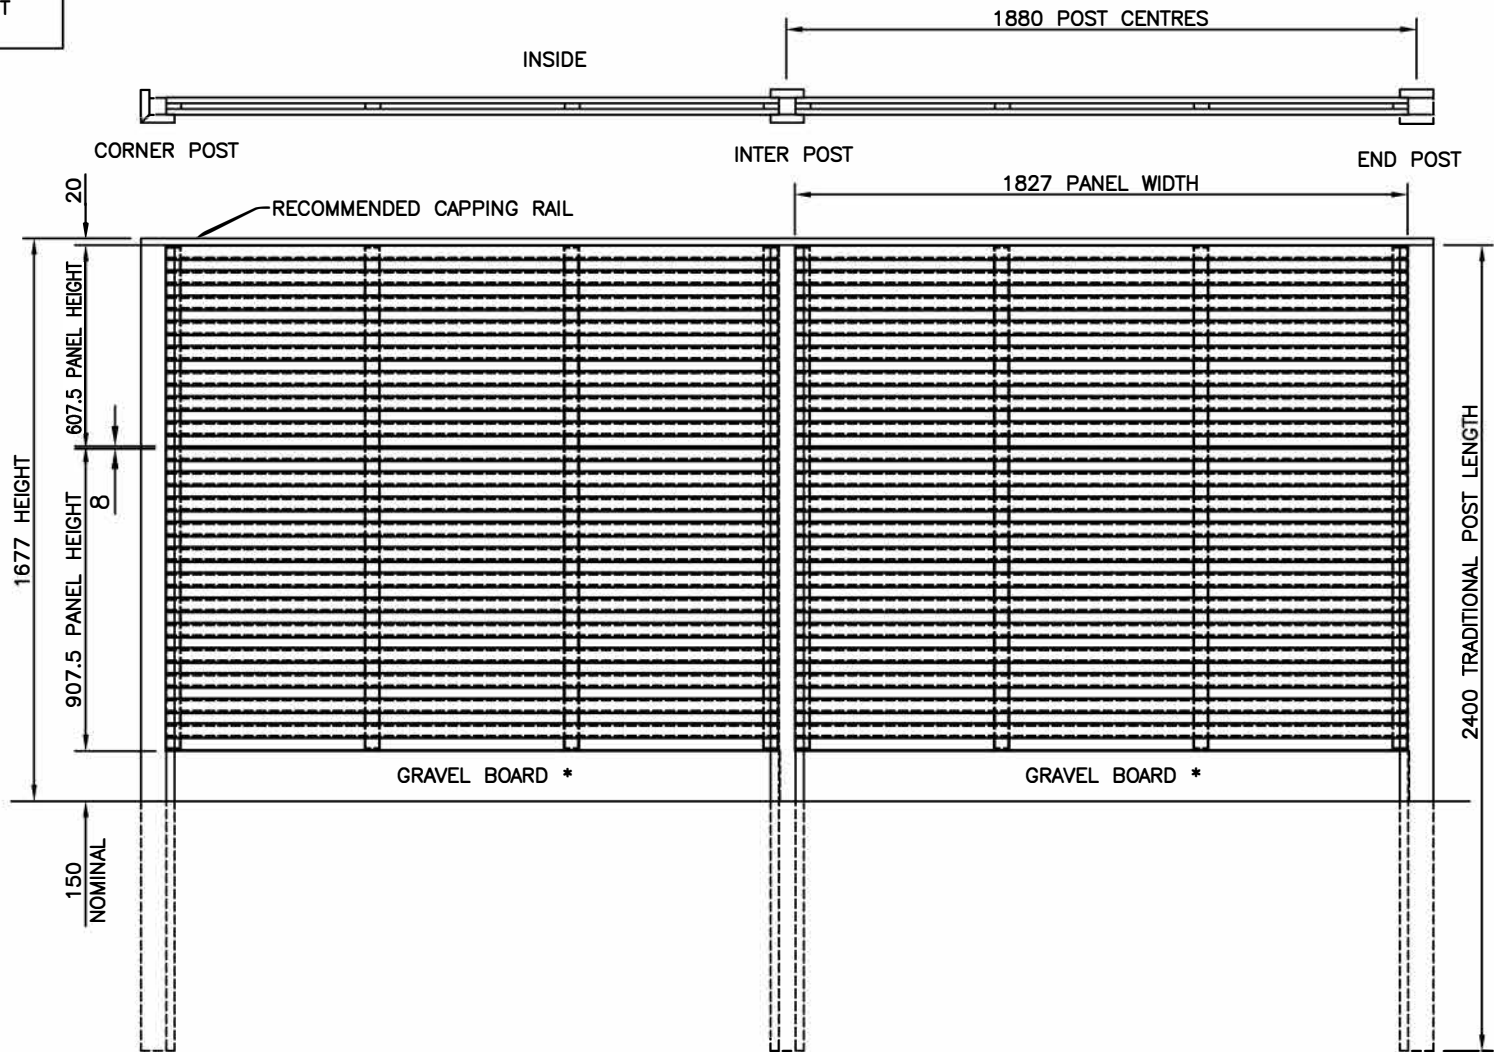

\* TO MEET THE CONDITIONS OF THE 25-YEAR JAKCURE GUARANTEE, GRAVEL BOARDS ARE REQUIRED WHERE PANELS ARE IN CONTACT WITH THE GROUND

**NOTES.**

ALL DIMENSIONS ARE IN mm (UNO)

**FINISH.**

TIMBER: JAKCURED

**VENETIAN FENCING WITH SLOTTED POSTS**

VIEWED FROM OUTSIDE

<p>Stowting Common, Near Ashford, Kent. TN25 6BN Telephone: 01233 750393 Fax: 01233 750403 www.jacksons-fencing.co.uk</p>	<p>DO NOT SCALE – IF IN DOUBT ASK</p>	<p>Drawn LA</p>	<p>TITLE VENETIAN HIT &amp; MISS PANELS NOM 1.7mH SALES DRAWING</p>	
		<p>Date 26/01/21</p>		
		<p>Checked ALI</p>	<p>CUSTOMER</p>	<p>Drawing No. J7/01349 Sheet 2</p>
		<p>Size A3 Scale 1:16 U.O.S</p>	<p>ACK No.</p>	