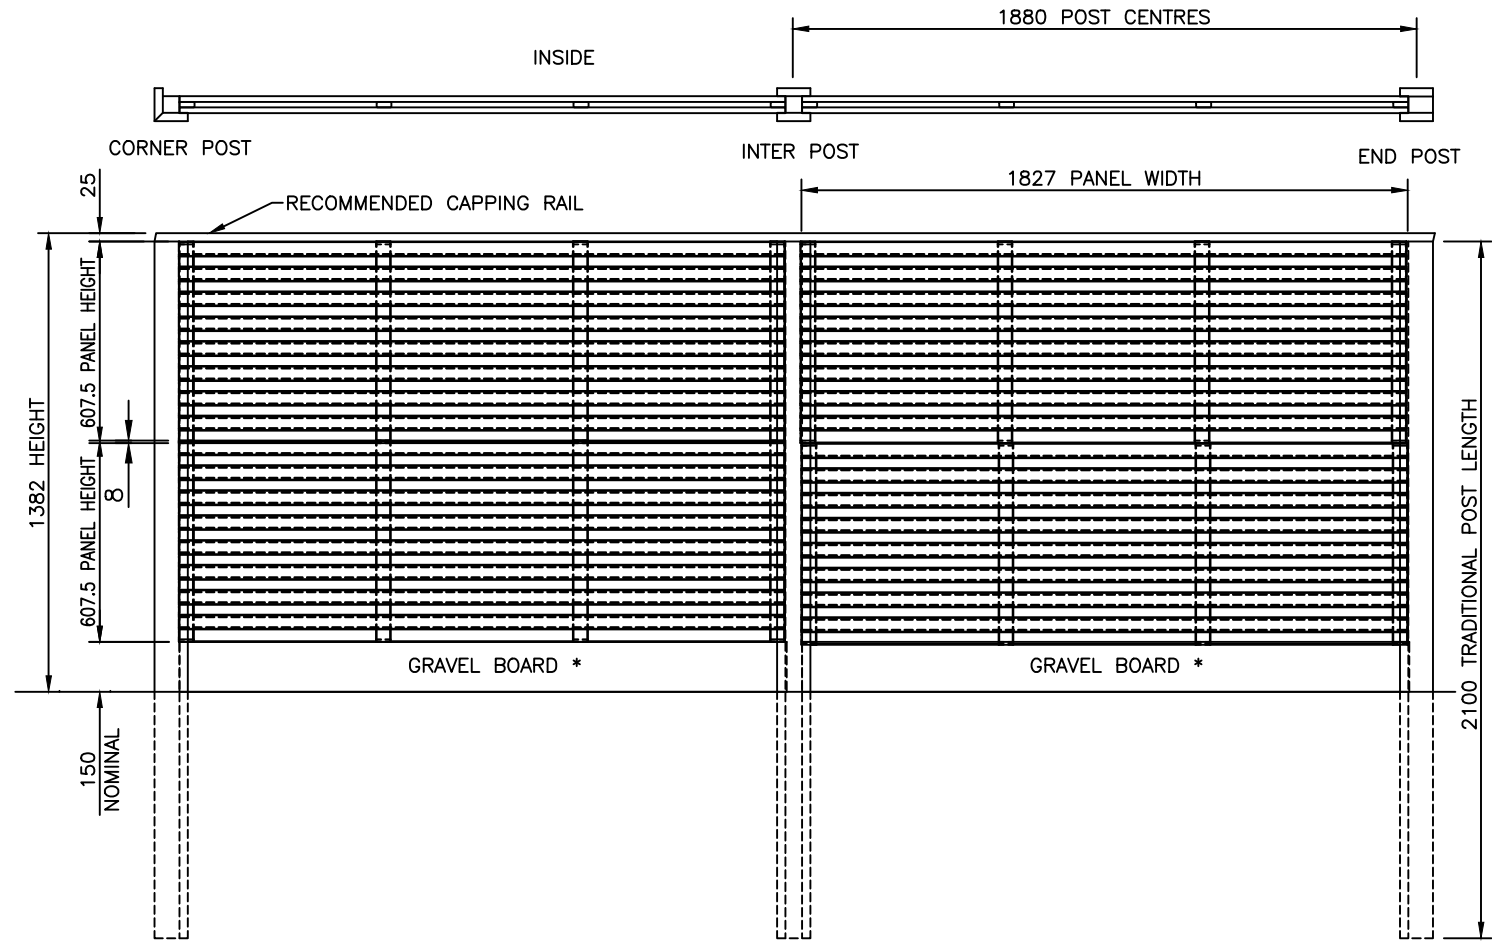

* TO MEET THE CONDITIONS OF THE 25-YEAR JAKCURE GUARANTEE, GRAVEL BOARDS ARE REQUIRED WHERE PANELS ARE IN CONTACT WITH THE GROUND

VENETIAN FENCING WITH SLOTTED POSTS
VIEWED FROM OUTSIDE

NOTES.

ALL DIMENSIONS ARE IN mm (UNO)

FINISH.

TIMBER: JAKCURED

**Jacksons
Fencing**

Stowting Common, Near Ashford,
Kent. TN25 6BN
Telephone: 01233 750393
Fax: 01233 750403
www.jacksons-fencing.co.uk

DO NOT SCALE – IF IN DOUBT ASK

Drawn	LA
Date	26/01/21
Checked	ALI
Size	A3
Scale	1:16 U.O.S

TITLE	VENETIAN HIT & MISS PANELS NOM 1.4mH SALES DRAWING
CUSTOMER	ACK No.
Drawing No.	J7/01349 Sheet 3

This Drawing Is The Property Of H.S. Jackson & Son (Fencing) Ltd, And May Not Be Copied Or Reproduced In Any Way Without Prior Written Permission.