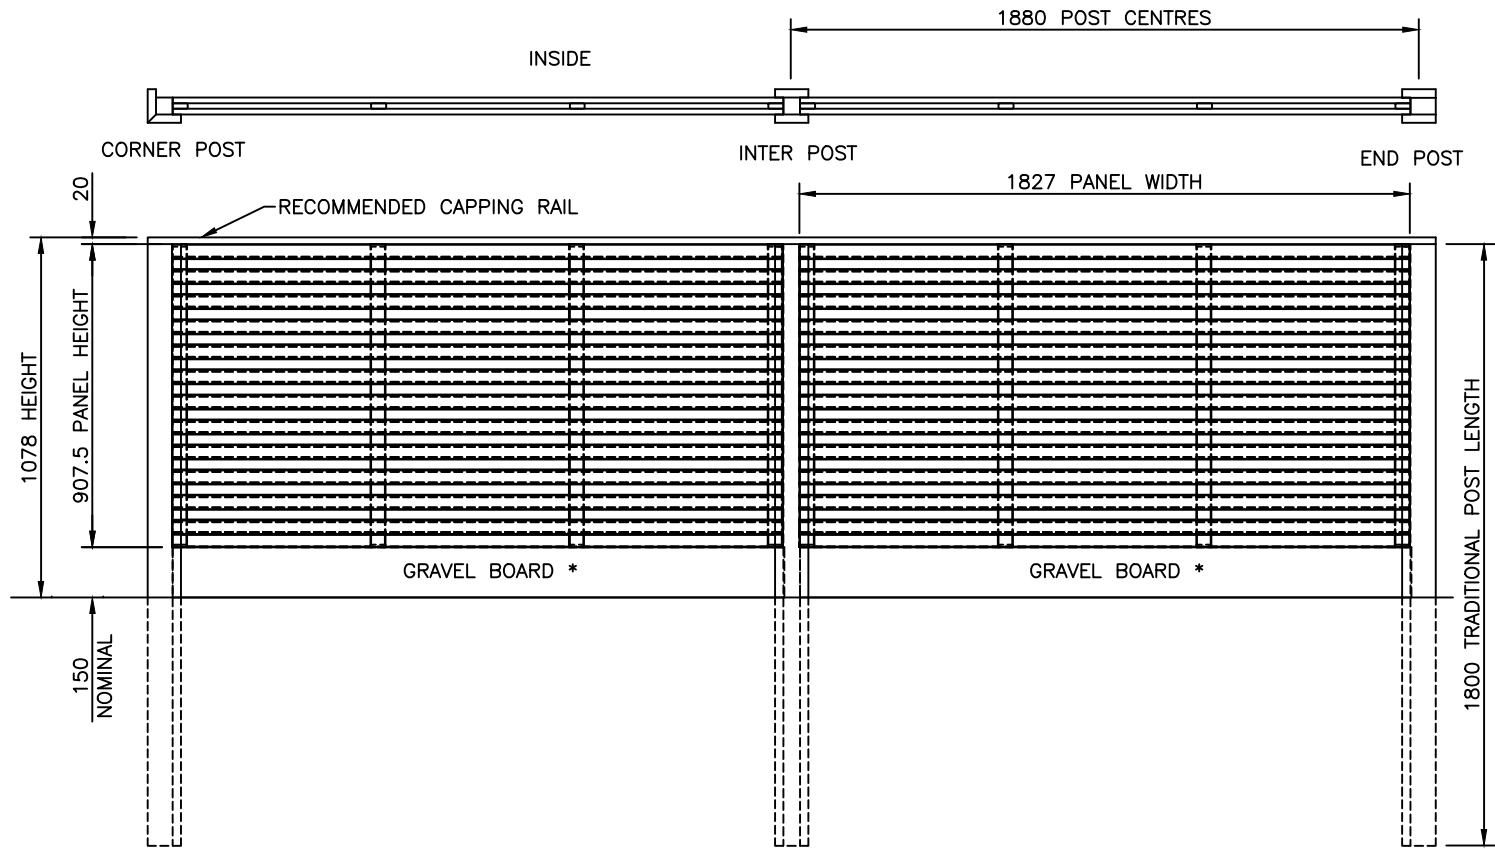

\* TO MEET THE CONDITIONS OF THE 25-YEAR JAKCURE GUARANTEE, GRAVEL BOARDS ARE REQUIRED WHERE PANELS ARE IN CONTACT WITH THE GROUND

VENETIAN FENCING WITH SLOTTED POSTS  
VIEWED FROM OUTSIDE

**NOTES.**

ALL DIMENSIONS ARE IN mm (UNO)

**FINISH.**

TIMBER: JAKCURED

 <p>Stowing Common, Near Ashford, Kent. TN25 6BN Telephone: 01233 750393 Fax: 01233 750403 www.jacksons-fencing.co.uk</p>	<p>DO NOT SCALE – IF IN DOUBT ASK</p>	<p>Drawn LA</p>	<p>TITLE VENETIAN HIT &amp; MISS PANELS NOM 1.1mH SALES DRAWING</p>	
		<p>Date 26/01/21</p>		
		<p>Checked ALI</p>	<p>CUSTOMER</p>	<p>Drawing No. J7/01349</p>
		<p>Size A3</p> <p>Scale 1:16 U.O.S</p>	<p>ACK No.</p>	<p>Sheet 4</p>