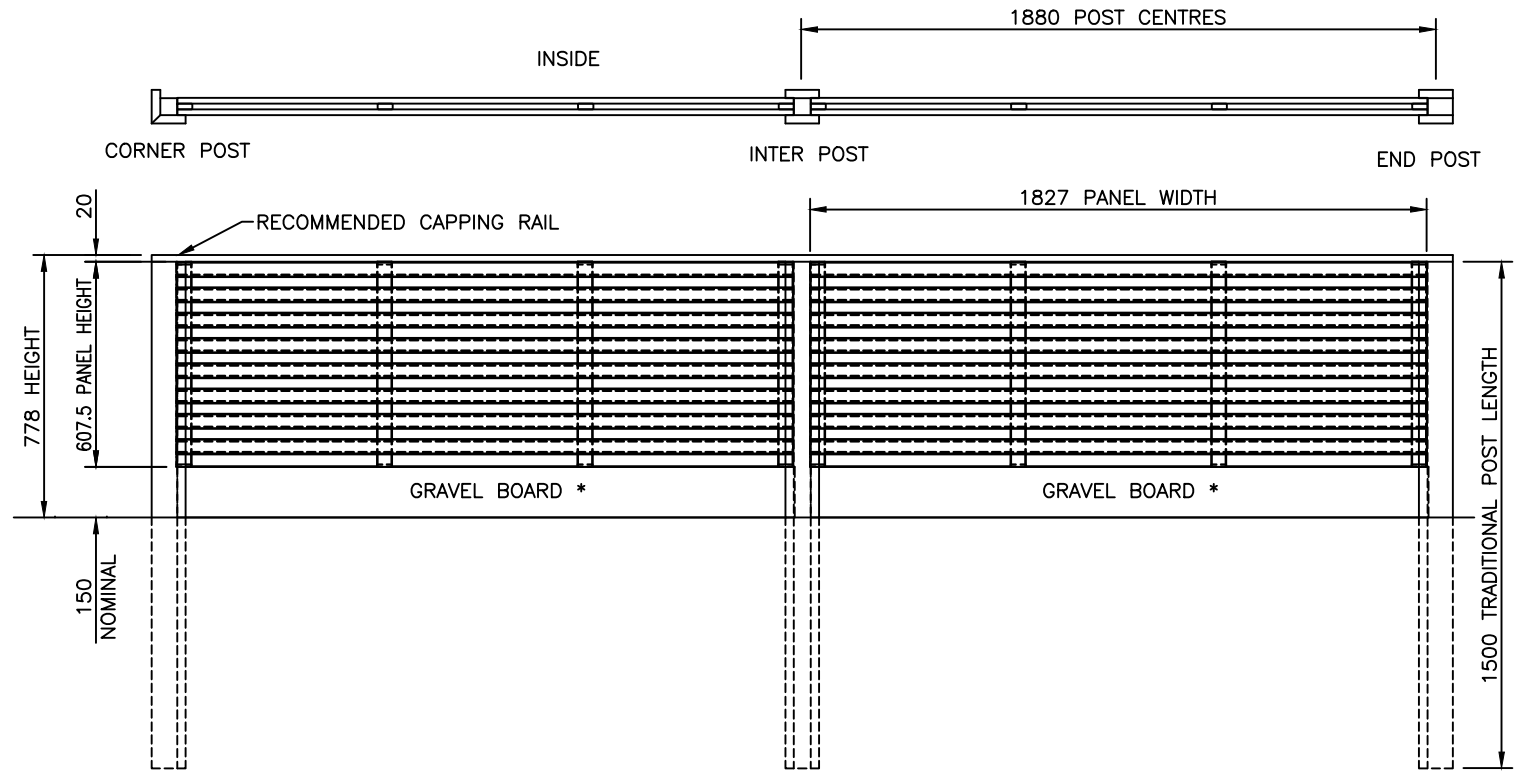

* TO MEET THE CONDITIONS OF THE 25-YEAR JAKCURE GUARANTEE, GRAVEL BOARDS ARE REQUIRED WHERE PANELS ARE IN CONTACT WITH THE GROUND

VENETIAN FENCING WITH SLOTTED POSTS
VIEWED FROM OUTSIDE

NOTES.

ALL DIMENSIONS ARE IN mm (UNO)

FINISH.

TIMBER: JAKCURED

**Jacksons
Fencing**

Stowting Common, Near Ashford,
Kent. TN25 6BN
Telephone: 01233 750393
Fax: 01233 750403
www.jacksons-fencing.co.uk

DO NOT SCALE – IF IN DOUBT ASK

Drawn	LA
Date	26/01/21
Checked	ALI
Size	A3
Scale	1:16 U.O.S