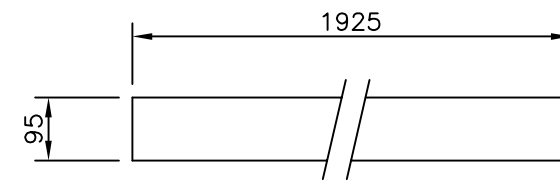

DO NOT SCALE – IF IN DOUBT ASK

SINGLE PERGOLA RAIL

PERGOLA END RAIL

PERGOLA INTERMEDIATE RAIL

SHORT CROSS MEMBERS

Jacksons
FINE FENCING

Stowting Common
Near Ashford,
KENT. TN25 6BN
Telephone : 01233 750393
Fax: 01233 750403
Int. Tel : +44 (0)1233 750393

① 17/09/10 Cross Member On Other Sheet
② 07/01/05 Original Issue

Drawn Liam
Date 07/01/05
Checked
Size A3 Scale n/a U.O.S

TITLE Pergola Components

CUSTOMER

ACK No.

Drawing No.
06 J7/01037
1 of 1

This Drawing Is The Property Of H.S. Jackson & Son (Fencing) Ltd.
And May Not Be Copied Or Reproduced In Any Way Without Prior Written Permission.