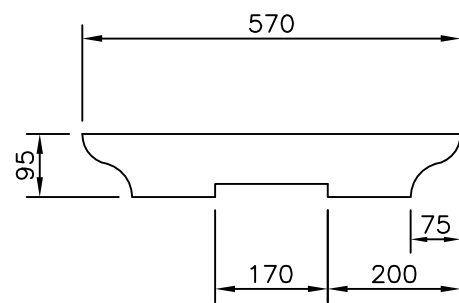

DO NOT SCALE – IF IN DOUBT ASK

SINGLE PERGOLA RAIL

PERGOLA END RAIL

PERGOLA INTERMEDIATE RAIL

SHORT CROSS MEMBERS

Jacksons
FINE FENCING

Stowting Common
Near Ashford,
KENT. TN25 6BN
Telephone : 01233 750393
Fax: 01233 750403
Int. Tel : +44 (0)1233 750393

① 17/09/10 Cross Member On Other Sheet
② 07/01/05 Original Issue

Drawn Liam
Date 07/01/05
Checked
Size A3 Scale n/a U.O.S

TITLE Pergola Components

CUSTOMER

ACK No.

Drawing No.
06 J7/01037
1 of 1

This Drawing Is The Property Of H.S. Jackson & Son (Fencing) Ltd.
And May Not Be Copied Or Reproduced In Any Way Without Prior Written Permission.