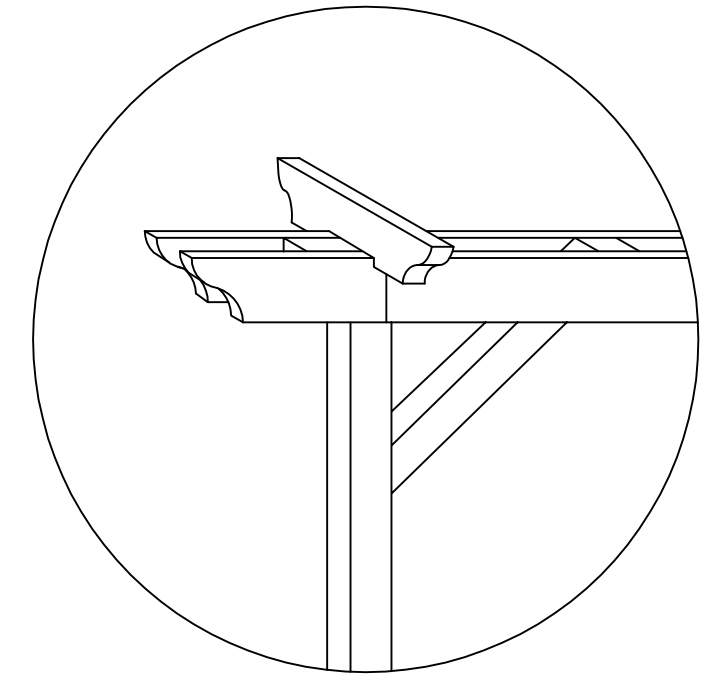

DO NOT SCALE – IF IN DOUBT ASK

SINGLE PERGOLA RAIL

PERGOLA END RAIL

PERGOLA INTERMEDIATE RAIL

SHORT CROSS MEMBERS

Jacksons
FINE FENCING

Stowting Common
Near Ashford,
KENT. TN25 6BN
Telephone : 01233 750393
Fax: 01233 750403
Int. Tel : +44 (0)1233 750393

① 17/09/10 Cross Member On Other Sheet
② 07/01/05 Original Issue

Drawn Liam
Date 07/01/05
Checked
Size A3 Scale n/a U.O.S

TITLE Pergola Components

CUSTOMER

ACK No.

Drawing No.
06 J7/01037
1 of 1

This Drawing Is The Property Of H.S. Jackson & Son (Fencing) Ltd.
And May Not Be Copied Or Reproduced In Any Way Without Prior Written Permission.