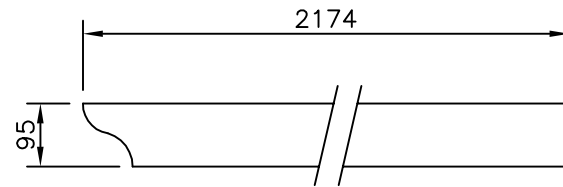

DO NOT SCALE – IF IN DOUBT ASK

SINGLE PERGOLA RAIL

PERGOLA END RAIL

PERGOLA INTERMEDIATE RAIL

SHORT CROSS MEMBERS

Jacksons
FINE FENCING

Stowting Common
Near Ashford,
KENT. TN25 6BN
Telephone : 01233 750393
Fax: 01233 750403
Int. Tel : +44 (0)1233 750393

① 17/09/10 Cross Member On Other Sheet
② 07/01/05 Original Issue

Drawn Liam
Date 07/01/05
Checked
Size A3 Scale n/a U.O.S

TITLE Pergola Components

CUSTOMER

ACK No.

Drawing No.
06 J7/01037
1 of 1

This Drawing Is The Property Of H.S. Jackson & Son (Fencing) Ltd.
And May Not Be Copied Or Reproduced In Any Way Without Prior Written Permission.