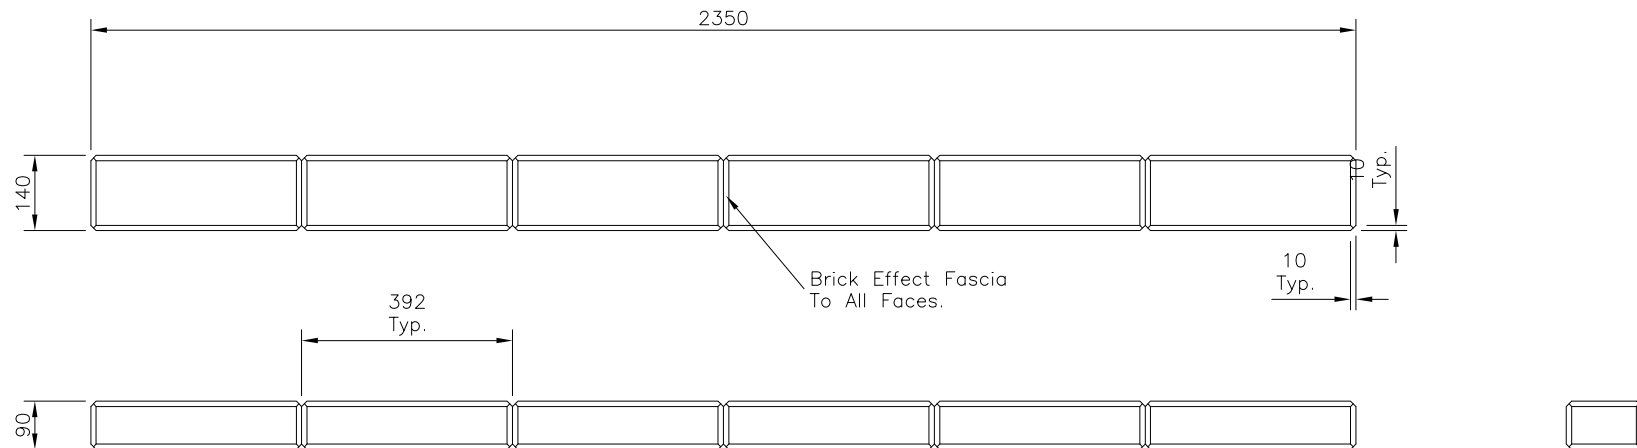

OPTION 'B'

Jacksons
FINE FENCING

Stowting Common
Near Ashford,
KENT. TN25 6BN
Telephone : 01233 750393
Fax: 01233 750403
Int. Tel : +44 (0)1233 750393

This Drawing Is The Property Of H.S. Jackson & Son (Fencing) Ltd.
And May Not Be Copied Or Reproduced In Any Way Without Prior Written Permission.

① 09/05/06 2400Lg - 2350Lg
② 22/02/06 Original Issue

Drawn	Chris J
Date	22/02/06
Checked	
Size	A3
Scale	1:10 U.O.S

TITLE 2.35mLG Brick Effect
Timber Boards.

CUSTOMER
ACK No.

Drawing No.
06 J7/01035
Sheet 1 of 3