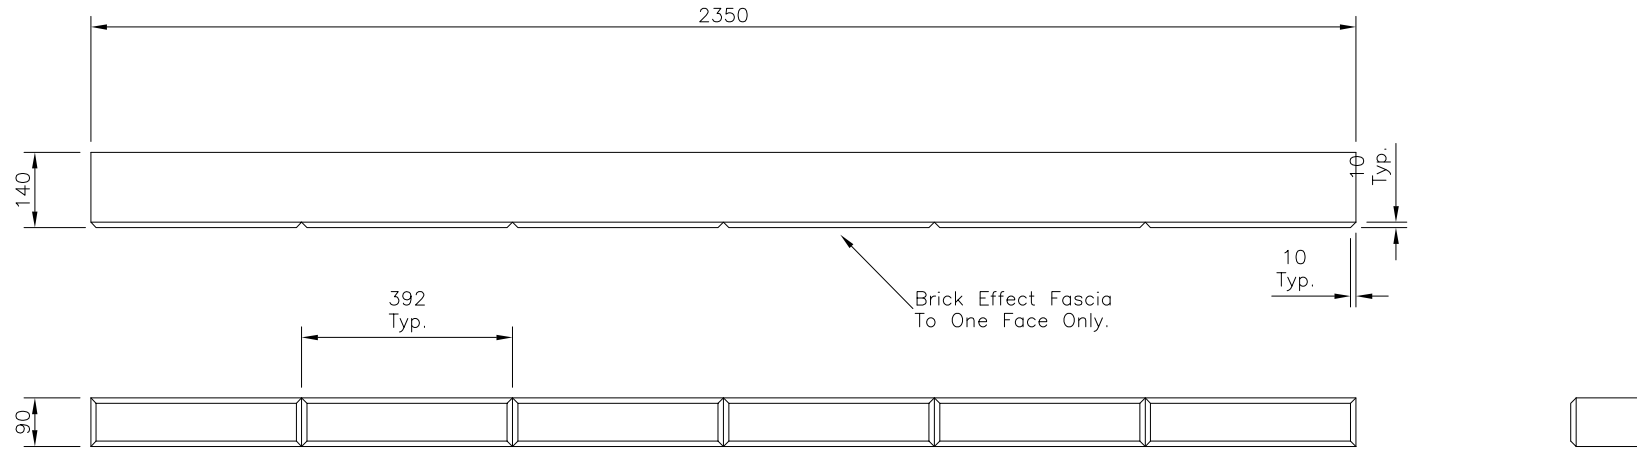

OPTION 'A'

OPTION 'B'

Jacksons
FINE FENCING

Stowting Common
Near Ashford,
KENT. TN25 6BN
Telephone : 01233 750393
Fax: 01233 750403
Int. Tel : +44 (0)1233 750393

This Drawing Is The Property Of H.S. Jackson & Son (Fencing) Ltd.
And May Not Be Copied Or Reproduced In Any Way Without Prior Written Permission.

① 09/05/06 2400Lg - 2350Lg
② 22/02/06 Original Issue

Drawn	Chris J
Date	22/02/06
Checked	
Size	A3
Scale	1:10 U.O.S

TITLE 2.35mLG Brick Effect
Timber Boards.

CUSTOMER
ACK No.

Drawing No.
06 J7/01035
Sheet 1 of 3