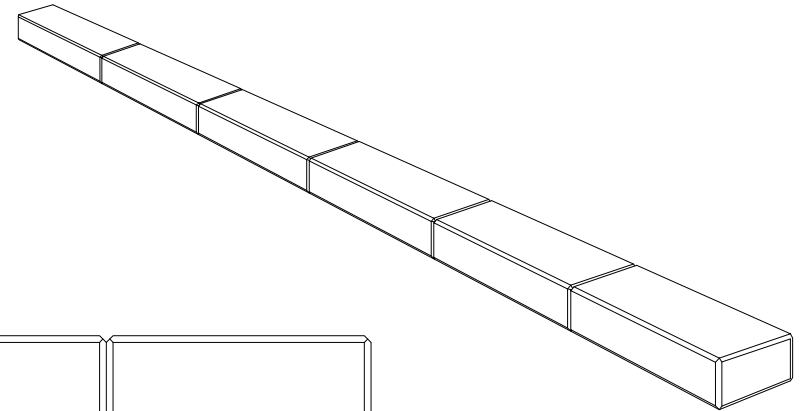

Customer Name:.....  
 Sales Order No:.....  
 Gate Height:.....  
 Gate Width:.....  
 Salesman:.....

**Jacksons**  
**FINE FENCING**  
 Established 1947

NOTE: HINGES WILL BE FITTED  
 AS STANDARD UNLESS INDICATED

IF FITTINGS ARE REQUIRED  
 TO BE SUPPLIED SEPARATELY  
 PLEASE TICK BOX.....

Timber Brick Boards - B

DO NOT SCALE - IF IN DOUBT ASK

Jacksons  
 FINE FENCING

Stowting Common  
 Near Ashford,  
 KENT. TN25 6BN  
 Telephone : 01233 750393  
 Fax: 01233 750403  
 Int. Tel : +44 (0)1233 750393

This Drawing Is The Property Of H.S. Jackson & Son (Fencing) Ltd.  
 And May Not Be Copied Or Reproduced In Any Way Without Prior Written Permission.

22/03/06

Drawn Liam	TITLE Timber Brick Effect Boards Option 'B'
Date 22/03/06	
Checked	CUSTOMER
Size A3	Scale 1:8 U.O.S
ACK No.	
Drawing No. 06 J7/01035 Sheet 3 of 3	