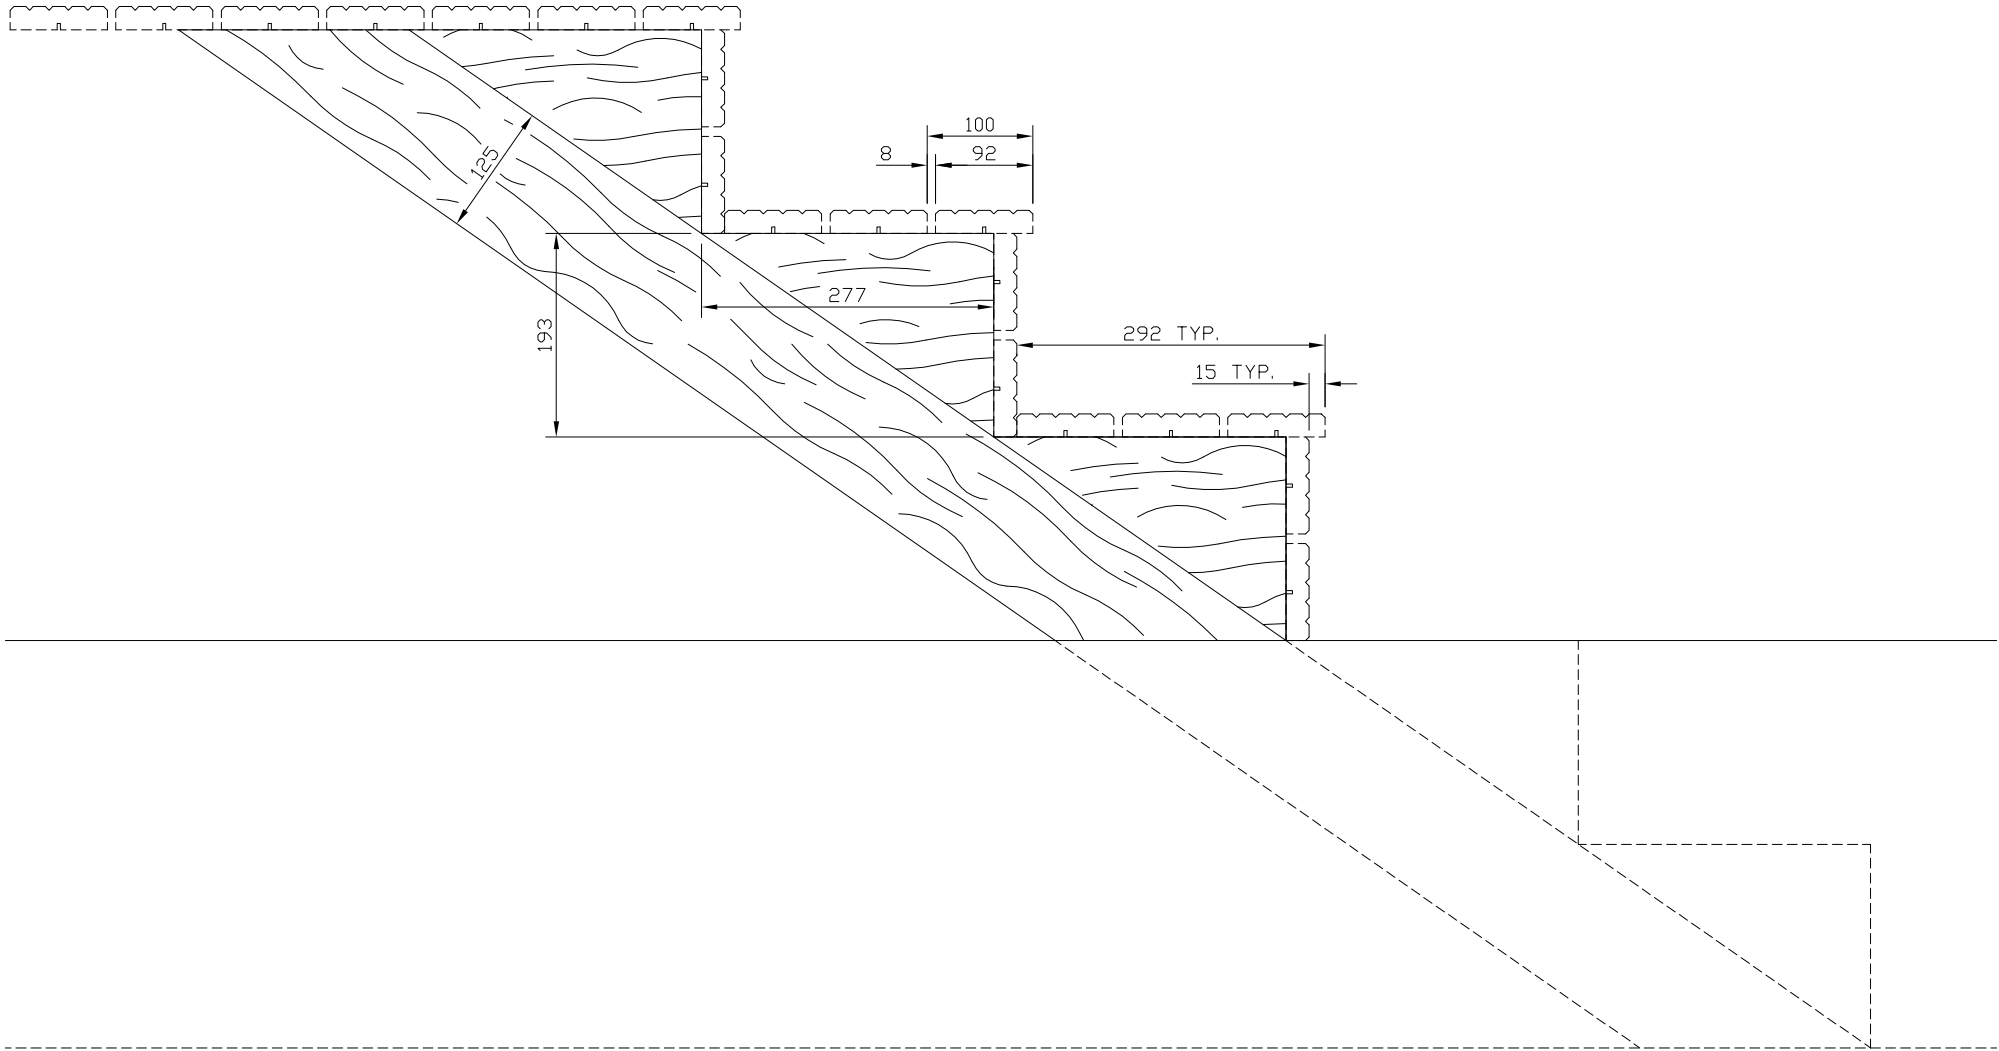

DO NOT SCALE – IF IN DOUBT ASK

Jacksons
FINE FENCING

Stowting Common
Near Ashford,
KENT. TN25 6BN
Telephone : 01233 750393
Fax: 01233 750403
Int. Tel : +44 (0)1233 750393

This Drawing Is The Property Of H.S. Jackson & Son (Fencing) Ltd.
And May Not Be Copied Or Reproduced In Any Way Without Prior Written Permission.

16/05/01 ORIGINAL ISSUE

Drawn CAJ

Date 16/05/01

Checked

Size
A3

Scale 1:5
U.O.S

TITLE
STEP LAYOUT FOR THE
DECKING RANGE.

CUSTOMER

ACK No.

Drawing No.

01 J7/04133