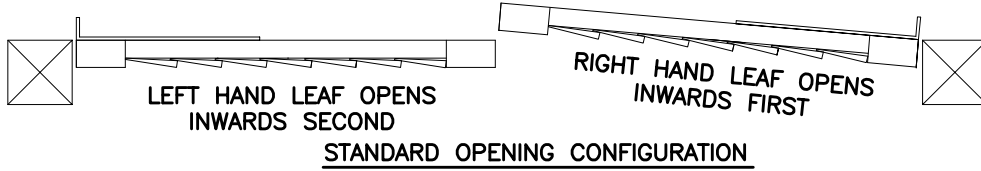

Customer Name:.....
 Sales Order No:.....
 Gate Height:.....
 Gate Width:.....
 Salesman:.....

Jacksons
FINE FENCING
 Established 1947

NOTE: HINGES WILL BE FITTED AS SHOWN UNLESS INDICATED.

IF FITTINGS ARE REQUIRED TO BE SUPPLIED SEPARATELY PLEASE TICK BOX.....

DO NOT SCALE – IF IN DOUBT ASK

Jacksons
FINE FENCING

Stowting Common, Near Ashford,
 KENT. TN25 6BN
 Telephone : 01233 750393
 Fax: 01233 750403
 Int. Tel : +44 (0)1233 750393

ITEM: **CONCAVE FEATHERBOARD GATE
 DOUBLE LEAF**