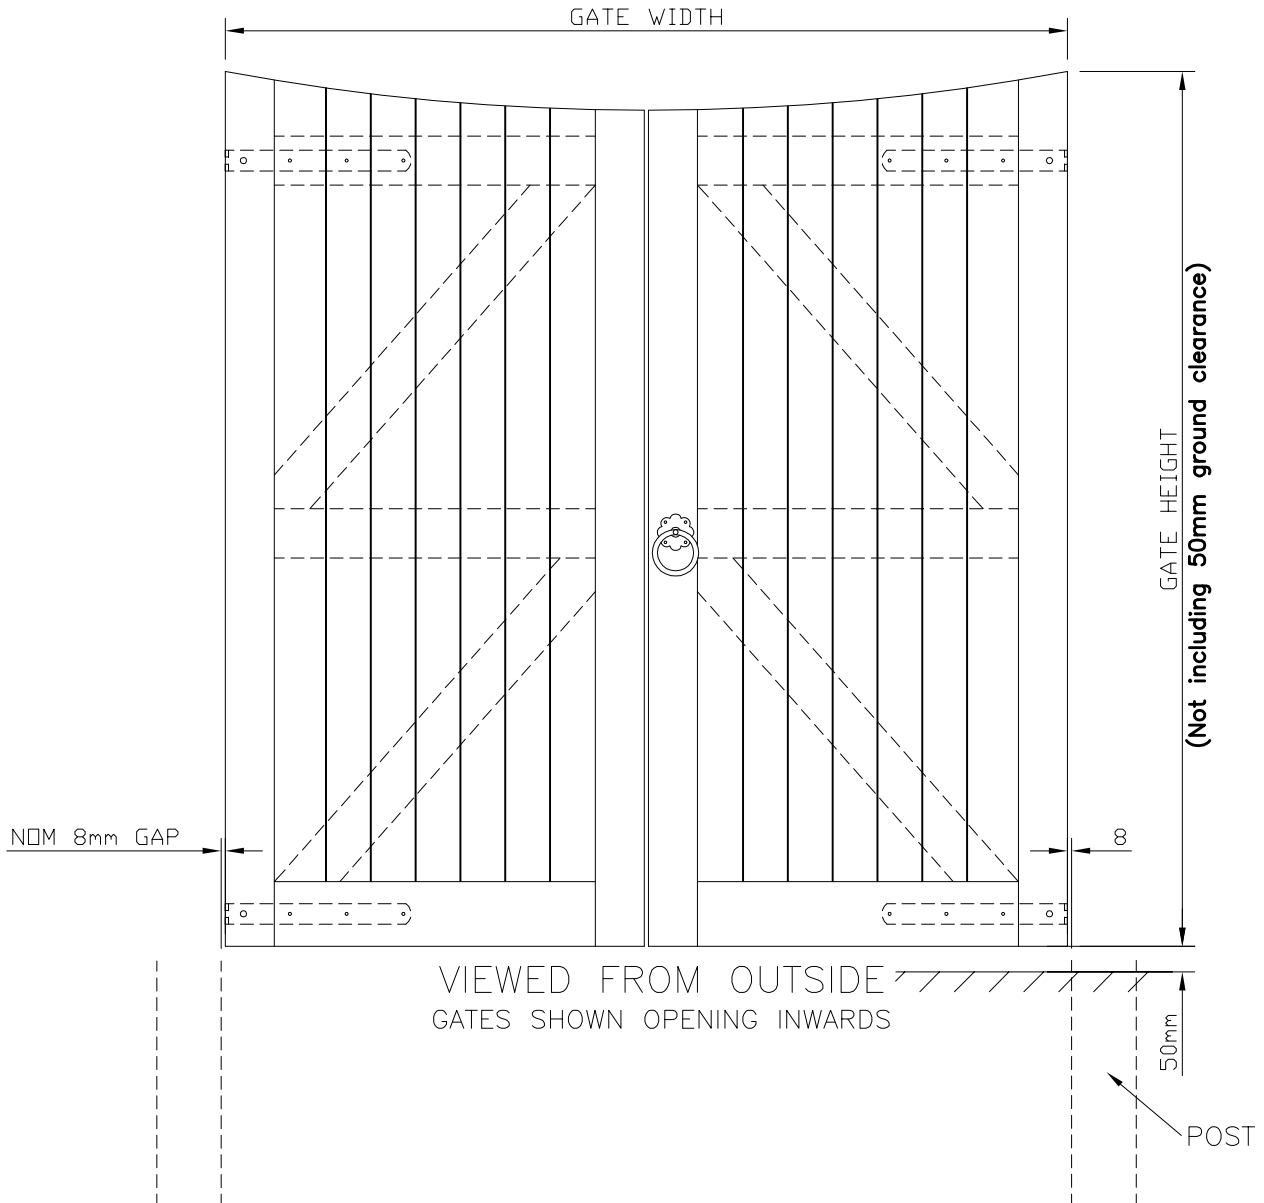

Customer Name:.....
 Sales Order No:.....
 Gate Height:.....
 Gate Width:.....
 Salesman:.....

Jacksons
FINE FENCING
 Established 1947

NOTE: HINGES WILL BE FITTED AS SHOWN UNLESS INDICATED.

IF FITTINGS ARE REQUIRED TO BE SUPPLIED SEPARATELY PLEASE TICK BOX.....

DO NOT SCALE – IF IN DOUBT ASK

Jacksons
FINE FENCING

Stowting Common, Near Ashford,
 KENT. TN25 6BN
 Telephone : 01233 750393
 Fax: 01233 750403
 Int. Tel : +44 (0)1233 750393

ITEM: **CONCAVE FEATHERBOARD GATE
 DOUBLE LEAF**

QUANTITY:

Drawing No.

J7/02125

This Drawing Is The Property Of H.S. Jackson & Son (Fencing) Ltd.
 And May Not Be Copied Or Reproduced In Any Way Without Prior Written Permission.