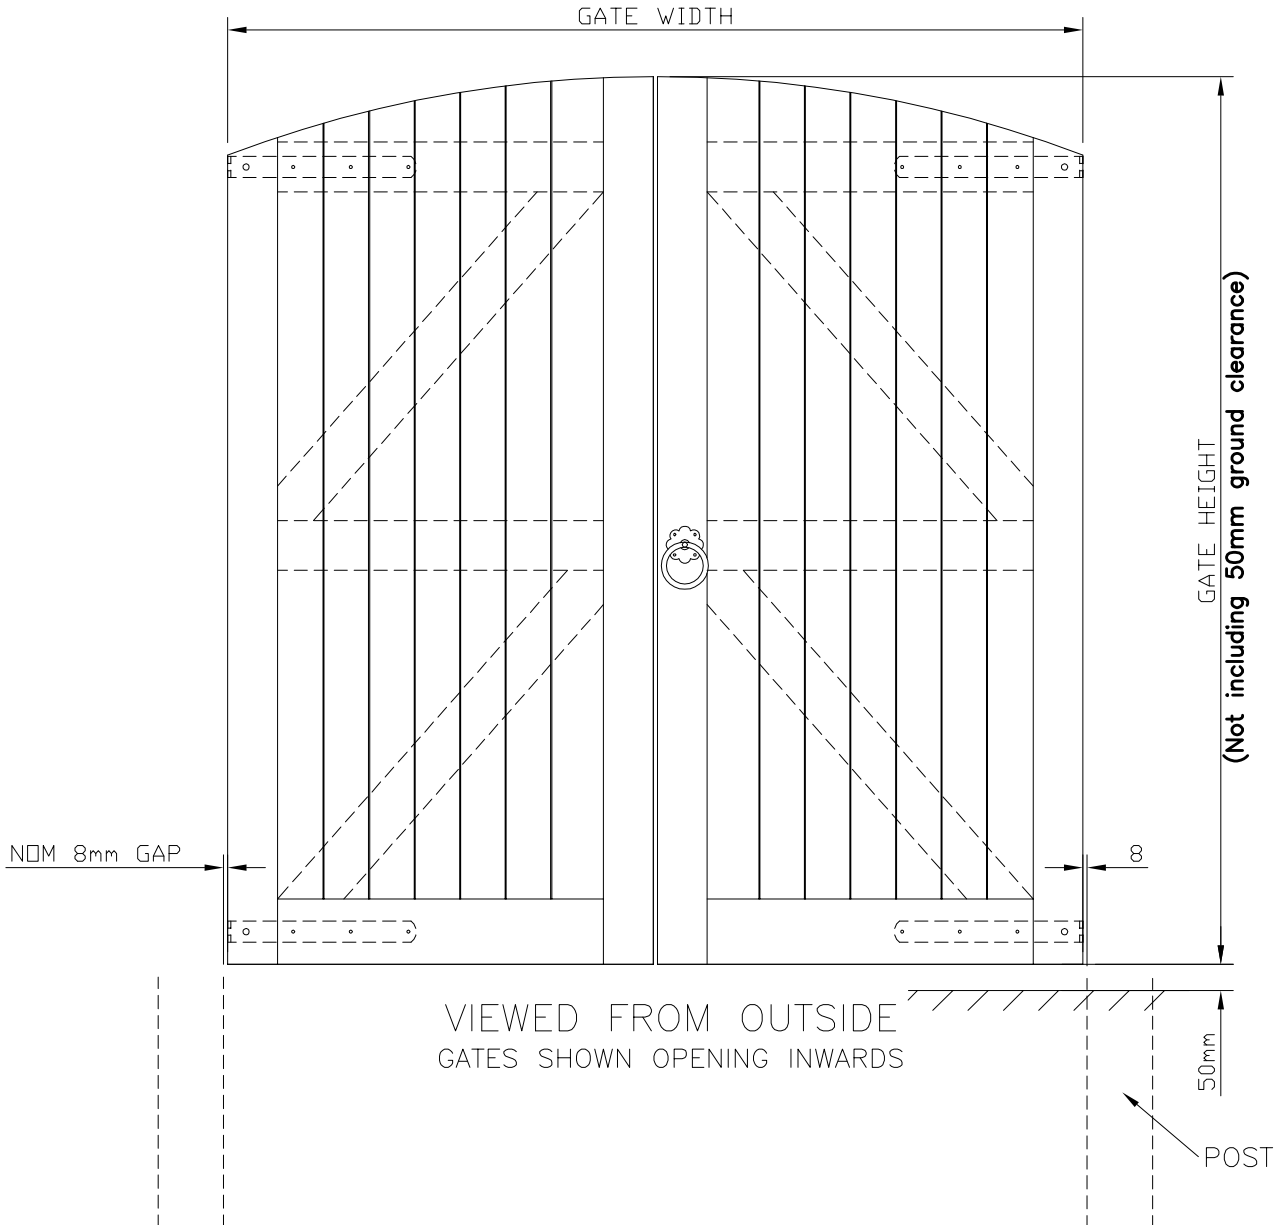

Customer Name:.....
 Sales Order No:.....
 Gate Height:.....
 Gate Width:.....
 Salesman:.....

Jacksons
FINE FENCING
 Established 1947

NOTE: HINGES WILL BE FITTED AS SHOWN UNLESS INDICATED.

IF FITTINGS ARE REQUIRED TO BE SUPPLIED SEPARATELY PLEASE TICK BOX

DO NOT SCALE – IF IN DOUBT ASK

Jacksons
FINE FENCING

Stowing Common, Near Ashford,
 KENT. TN25 6BN
 Telephone : 01233 750393
 Fax: 01233 750403
 Int. Tel : +44 (0)1233 750393

ITEM: CONVEX FEATHERBOARD GATE
 DOUBLE LEAF

QUANTITY:

Drawing No.

J7/02125

This Drawing Is The Property Of H.S. Jackson & Son (Fencing) Ltd.
 And May Not Be Copied Or Reproduced In Any Way Without Prior Written Permission.