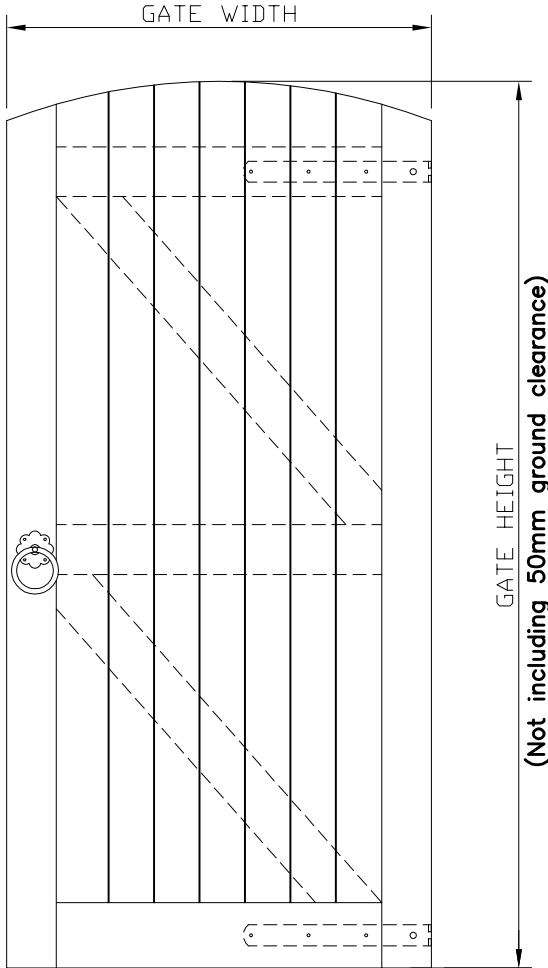

Customer Name:.....
 Sales Order No:.....
 Gate Height:.....
 Gate Width:.....
 Salesman:.....

Jacksons
FINE FENCING
 Established 1947

NOTE: HINGES WILL BE FITTED AS SHOWN UNLESS INDICATED.

IF FITTINGS ARE REQUIRED TO BE SUPPLIED SEPARATELY PLEASE TICK BOX.....

VIEWED FROM OUTSIDE
 GATE SHOWN RIGHT HAND HANGING

VIEWED FROM INSIDE

Diagram showing two options for gate handing:

*LEFT HAND HANG... *RIGHT HAND HANG...

THE HANDING OF THE GATE IS DETERMINED BY THE POSITION OF THE HINGES WHEN THE GATE IS VIEWED FROM THE OUTSIDE.

ITEM: **CONVEX FEATHERBOARD GATE
 SINGLE LEAF**

QUANTITY:

Drawing No.

J7/02125

Sheet 3 of 7