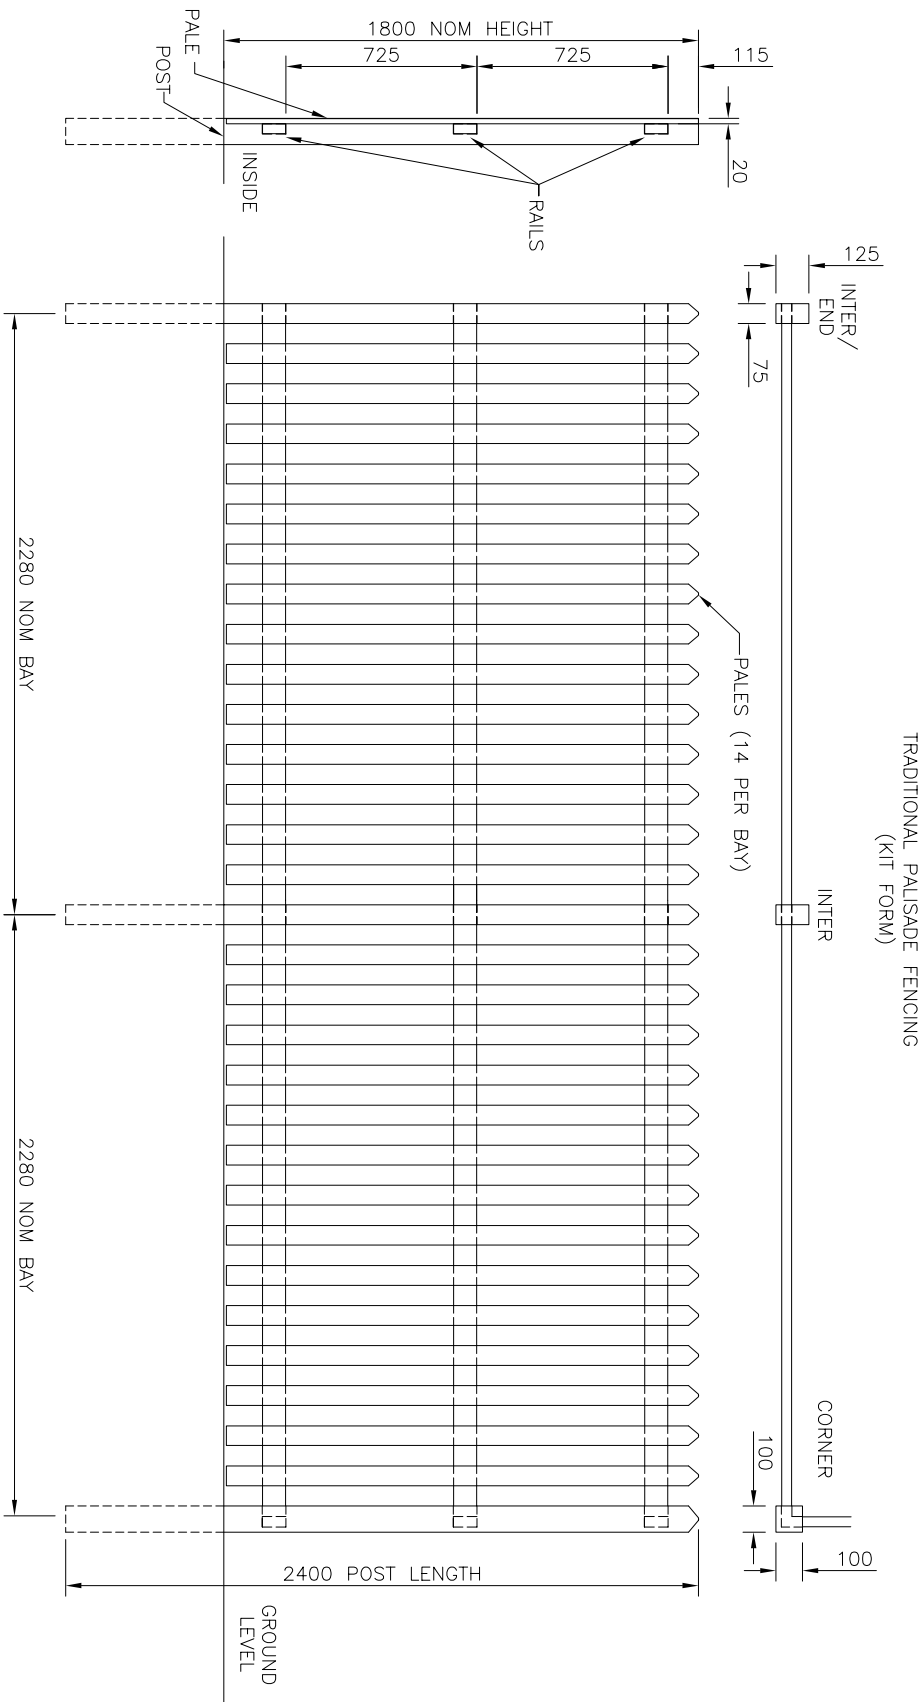

DO NOT SCALE — IF IN DOUBT ASK

JACKSONS

FINE FENCING

Stowing Common
Near Ashford,
KENT, TN25 6BN
Telephone : 01233 750393
Fax: 01233 750403
Int. Tel : +44 (0)1233 750393

This Drawing Is The Property Of H.S. Jackson & Son (Fencing) Ltd.
And May Not Be Copied Or Reproduced In Any Way Without Prior Written Permission.

29/03/16 Original Issue

Drawn LA	TITLE	TRADITIONAL PALISADE FENCING
Date 23/03/16	NOM 1.8mH POINTED TOP-SALES DRAWING	
Checked	CUSTOMER	
Size A3	Scale 1:20 U.O.S	ACK No.
Drawing No. J7/01280		Sheet 6