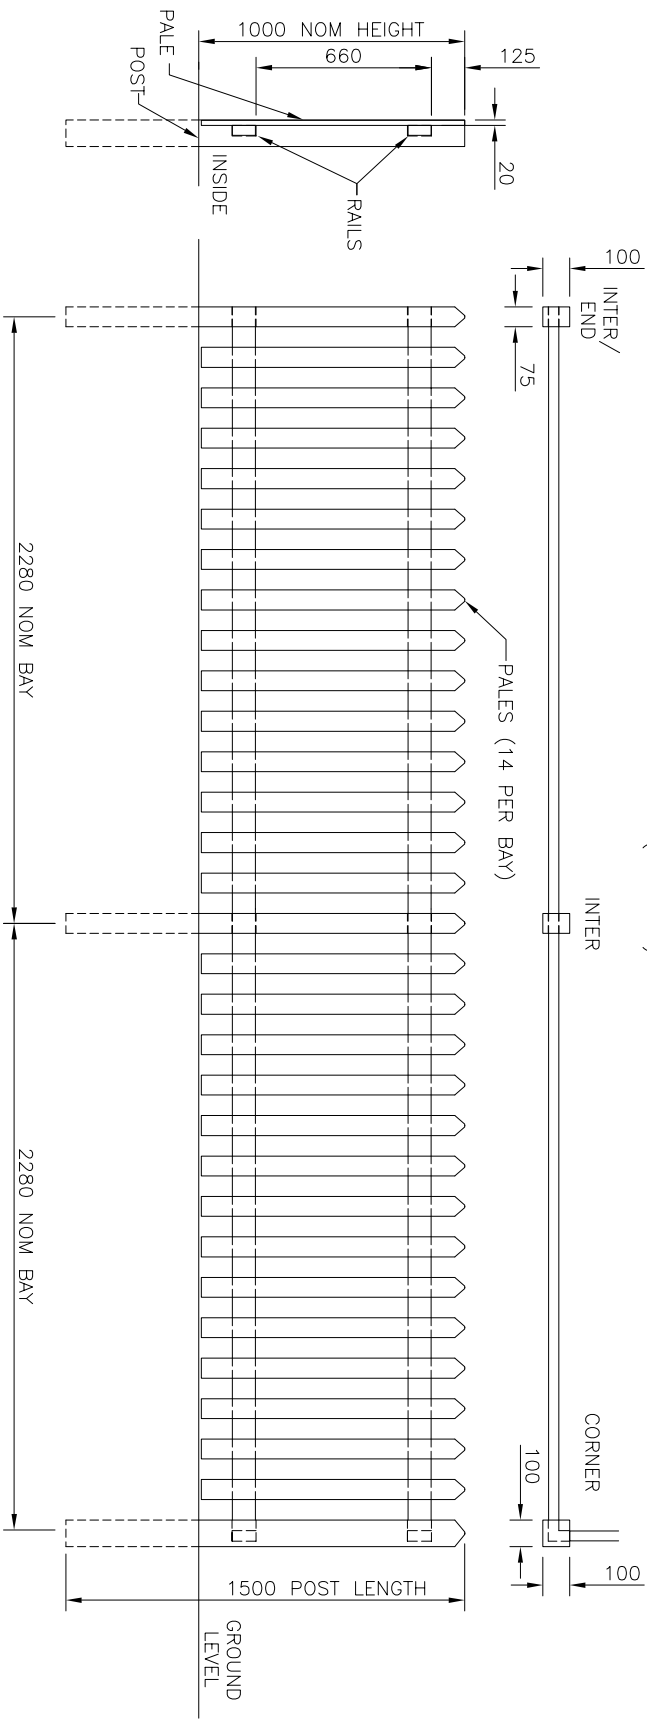

DO NOT SCALE – IF IN DOUBT ASK

TRADITIONAL PALISADE FENCING
(KIT FORM)

Jacksons

FINE FENCING

Stowling Common
Near Ashford,
KENT. TN25 6BN
Telephone : 01233 750393
Fax: 01233 750403
Int. Tel : +44 (0)1233 750393

This Drawing Is The Property Of H.S. Jackson & Son (Fencing) Ltd.
And May Not Be Copied Or Reproduced In Any Way Without Prior Written Permission.

29/03/16 Original Issue

Drawn	LA	TITLE	TRADITIONAL PALISADE FENCING
Date	23/03/16	NOM	1.0mH POINTED TOP-SALES DRAWING
Checked		CUSTOMER	
Size	A3	Scale	1:20 U.O.S
ACK	No.	Drawing No.	J7/01280
		Sheet	4