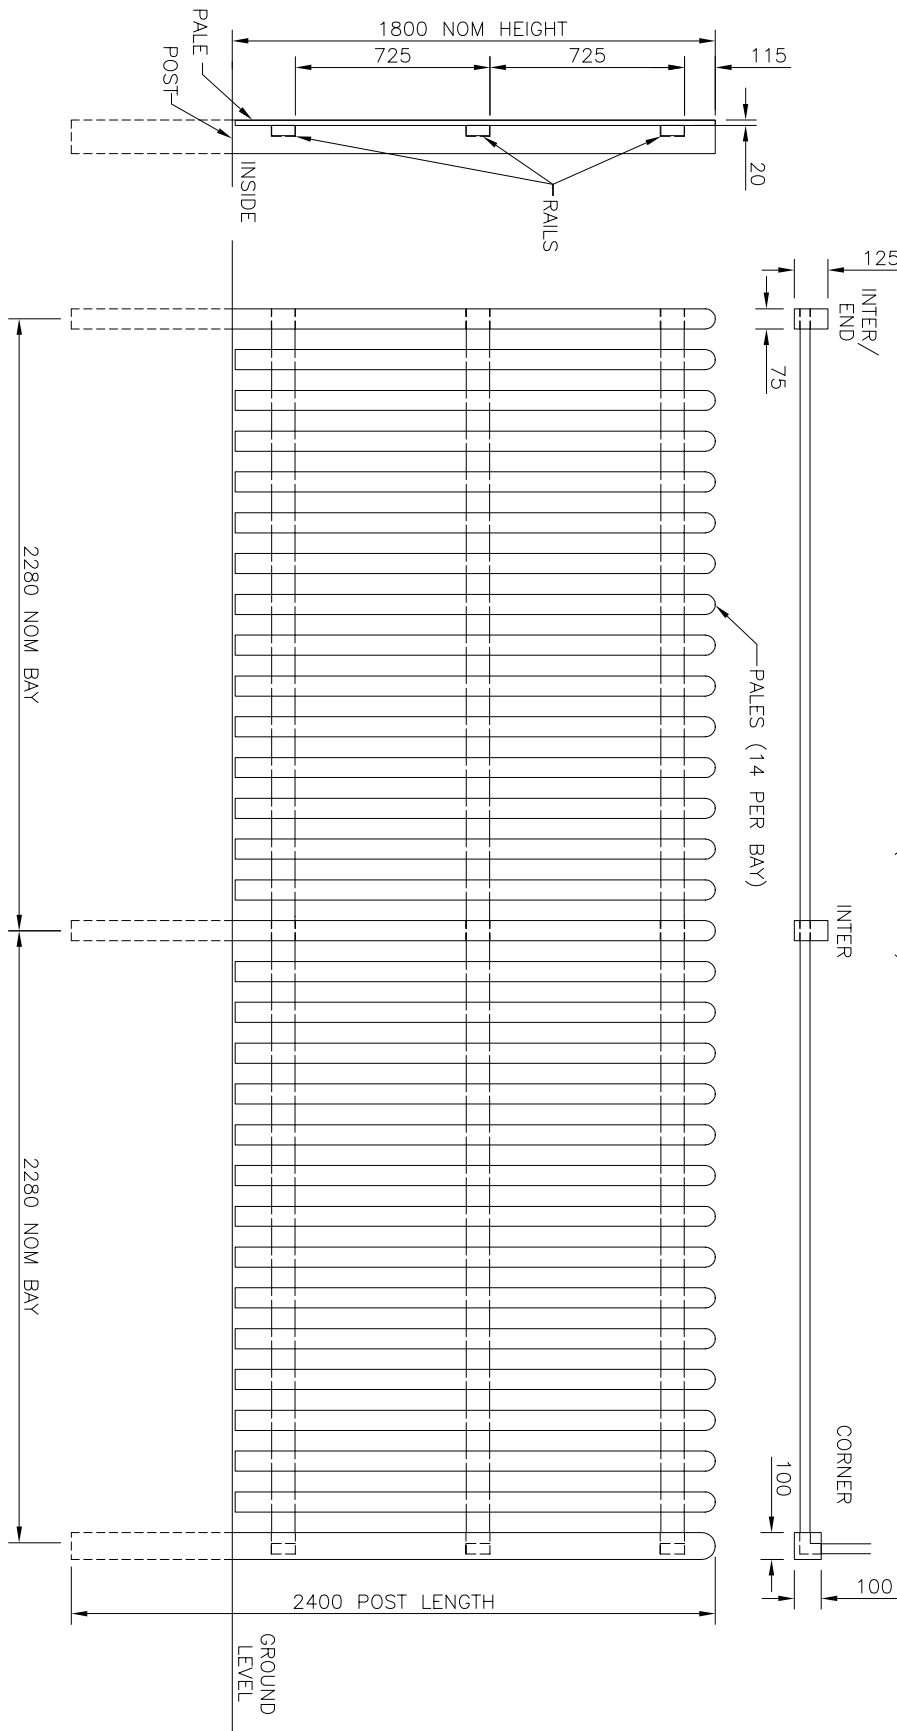

DO NOT SCALE - IF IN DOUBT ASK

TRADITIONAL PALISADE FENCING
(KIT FORM)

JACKSONS
FINE FENCING

Stowing Common

Near Ashford,

KENT. TN25 6BN

Telephone : 01233 750393

Fax: 01233 750403

Date 23/03/16

Checked

Size A3

Scale 1:20 U.O.S

TITLE

TRADITIONAL PALISADE FENCING

CUSTOMER

ACK No.

Drawing No.

J7/01280

Sheet 3