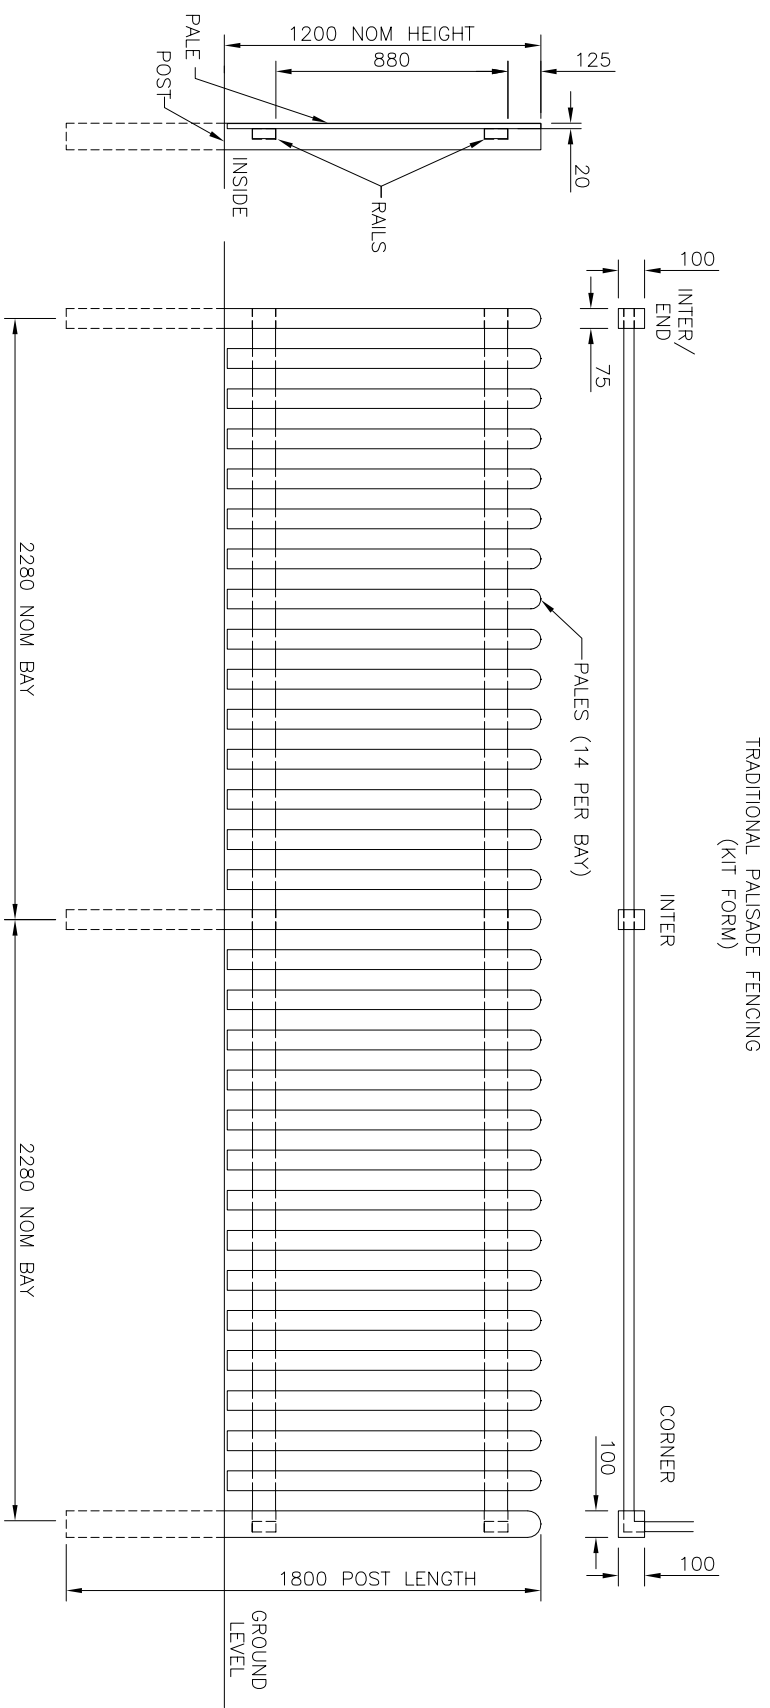

DO NOT SCALE - IF IN DOUBT ASK

Jacksons

FINE FENCING

Stowting Common
Near Ashford,
KENT, TN25 6BN
Telephone : 01233 750393
Fax: 01233 750403
Int. Tel : +44 (0)1233 750393

This Drawing is The Property Of H.S. Jackson & Son (Fencing) Ltd.
And May Not Be Copied Or Reproduced In Any Way Without Prior Written Permission.

29/03/16 Original Issue

Drawn LA	TITLE	TRADITIONAL PALISADE FENCING NOM 1.2mH ROUND TOP-SALES DRAWING
Date 23/03/16	CUSTOMER	
Checked	ACK No.	Drawing No. J7/01280 Sheet 2
Size A3	Scale 1:20 U.O.S	