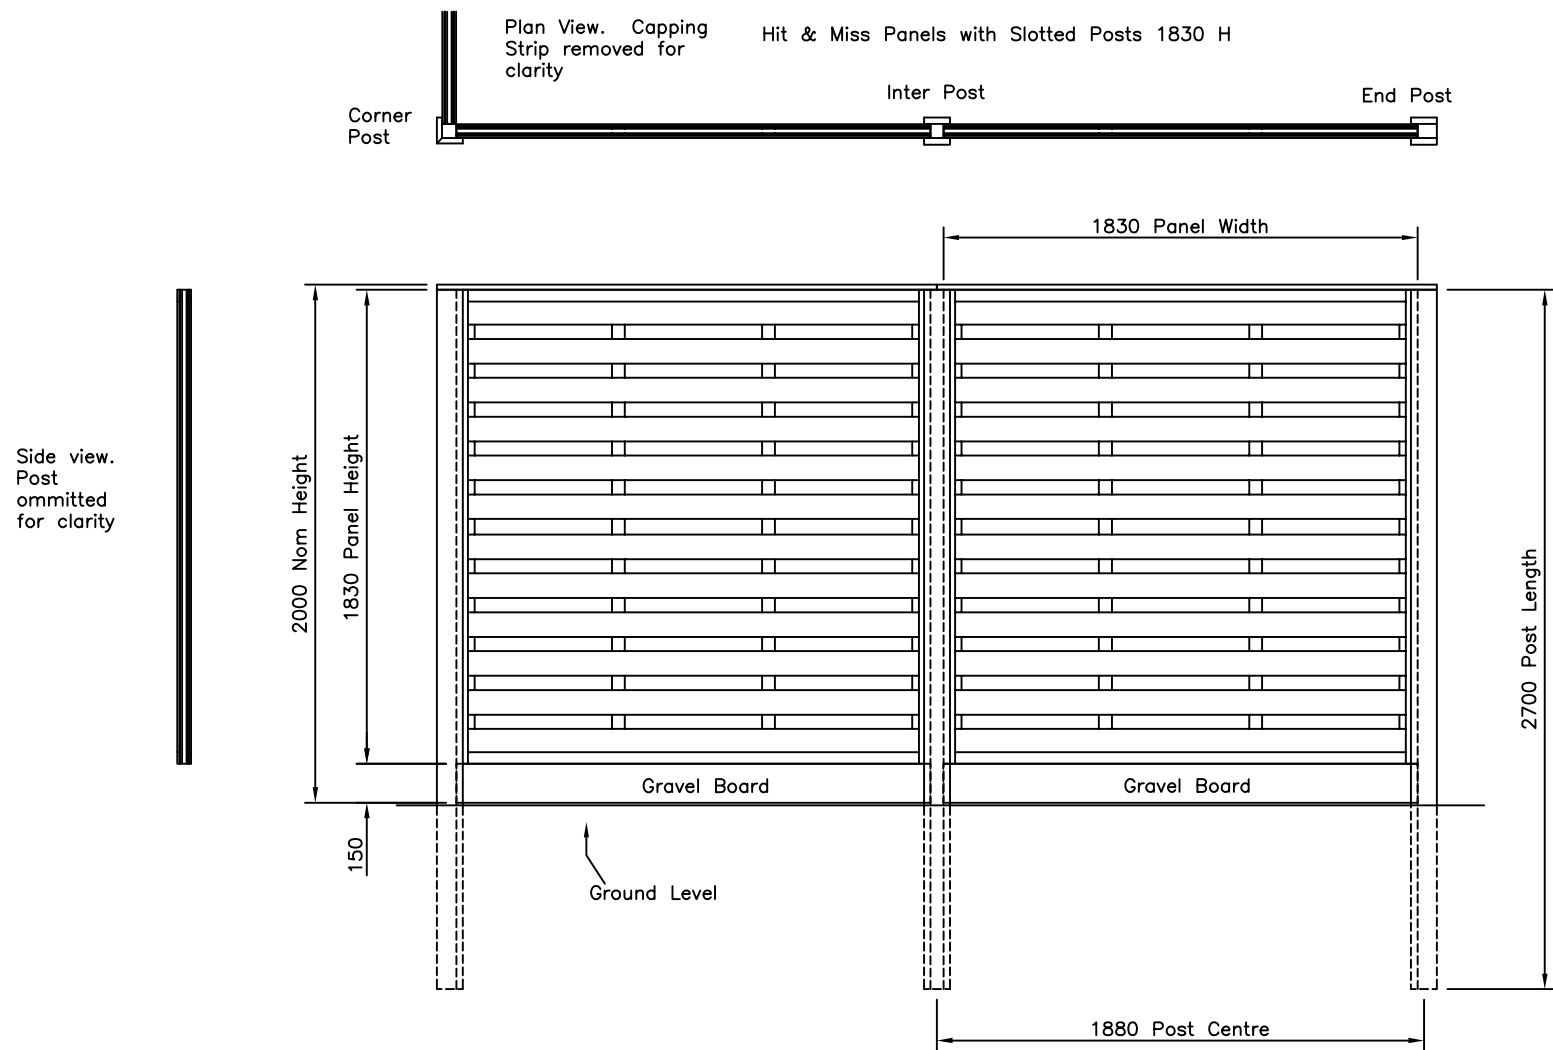

DO NOT SCALE – IF IN DOUBT ASK

Jacksons
FINE FENCING

Stowting Common
Near Ashford,
KENT. TN25 6BN
Telephone : 01233 750393
Fax: 01233 750403
Int. Tel : +44 (0)1233 750393

This Drawing Is The Property Of H.S. Jackson & Son (Fencing) Ltd.
And May Not Be Copied Or Reproduced In Any Way Without Prior Written Permission.

Original Issue

Drawn Di Day
Date 15/09/06

Checked
Size A3 Scale 1:20 U.O.S

TITLE 1220 mm H Hit & Miss Timber Fence
Sales Drawing (Horizontal Panels)

CUSTOMER

ACK No.

Drawing No.
06 J7/01042
6 of 8