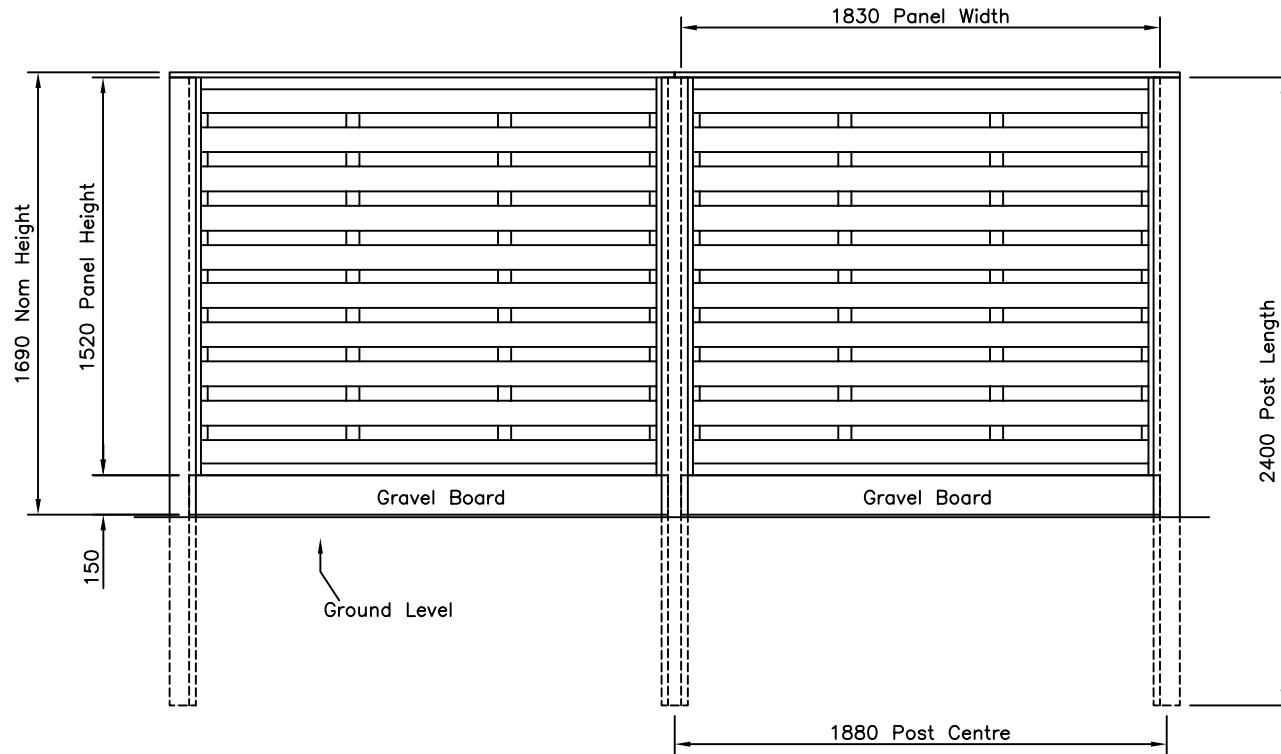

Side view. Post omitted for clarity