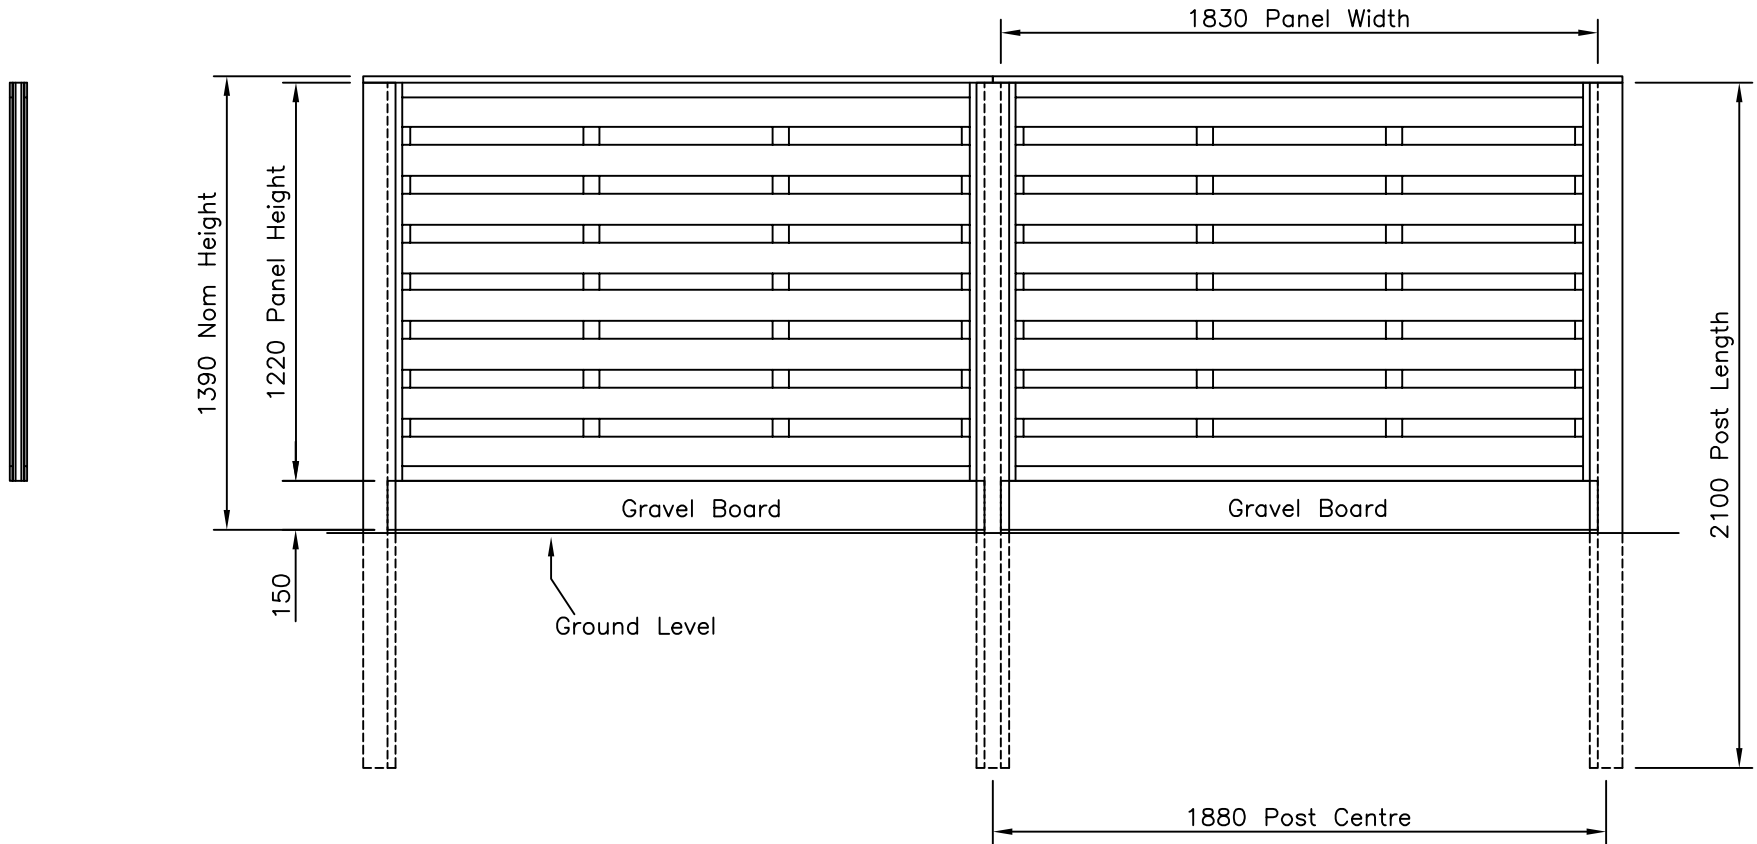

Side view.
Post omitted for clarity