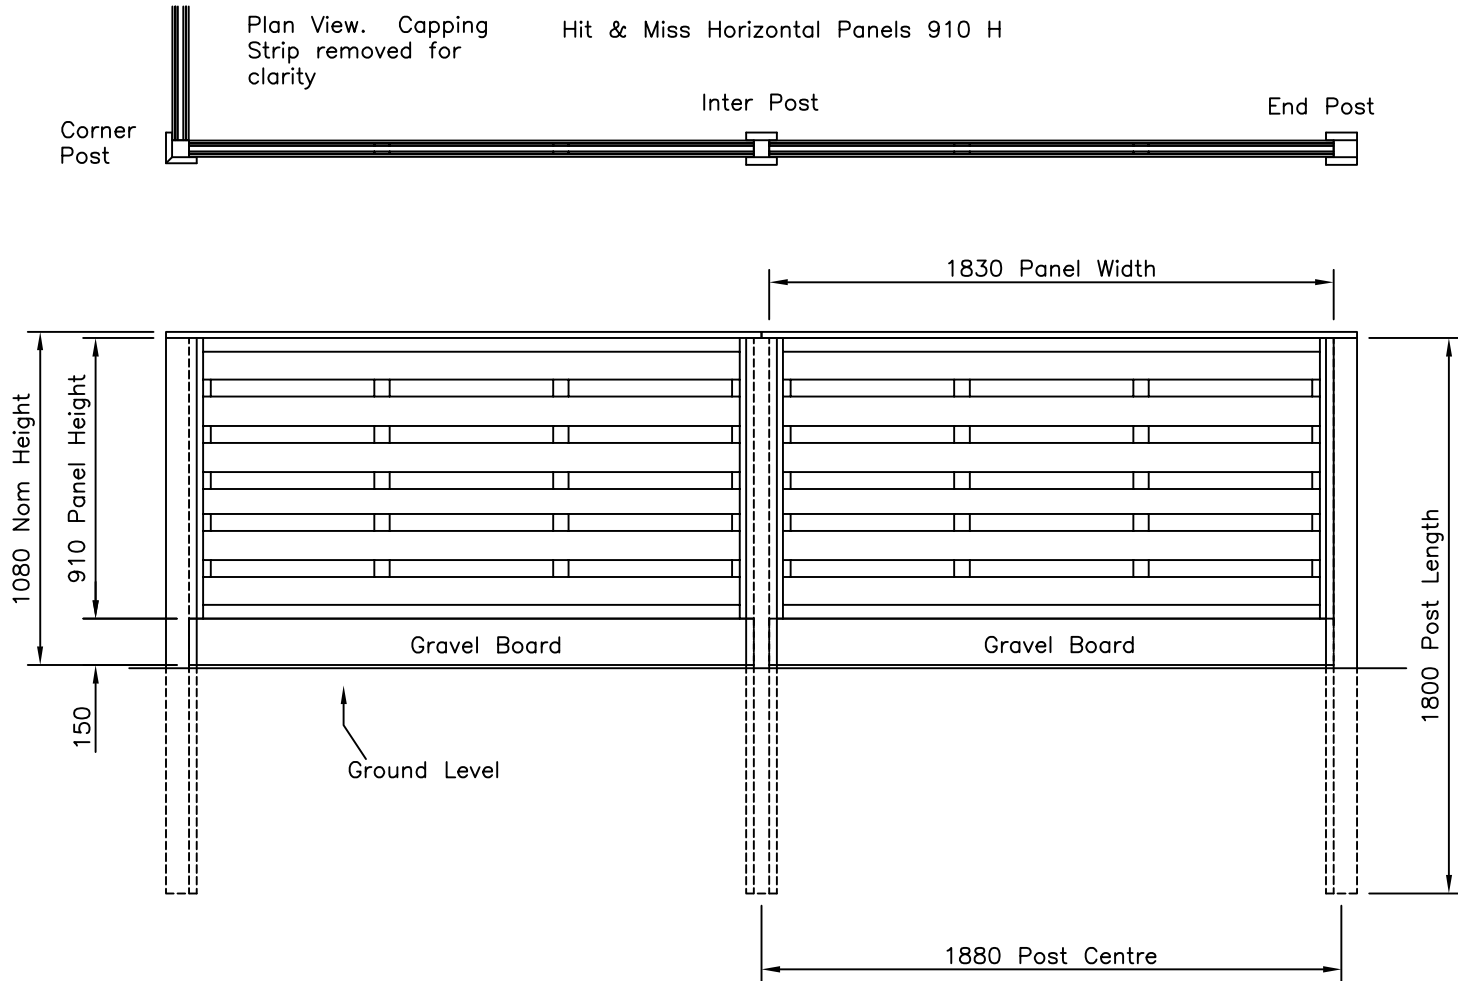

DO NOT SCALE – IF IN DOUBT ASK

Jacksons
FINE FENCING

Stowting Common
Near Ashford,
KENT. TN25 6BN
Telephone : 01233 750393
Fax: 01233 750403
Int. Tel : +44 (0)1233 750393

Original Issue

Drawn Di Day

Date 15/09/06

Checked

Size A3 Scale 1:16 U.O.S

TITLE 910 mm H Hit & Miss Timber Fence
Sales Drawing (Horizontal Panels)

CUSTOMER

ACK No.

Drawing No.

06 J7/01042
5 of 8

This Drawing is The Property Of H.S. Jackson & Son (Fencing) Ltd.
And May Not Be Copied Or Reproduced In Any Way Without Prior Written Permission.