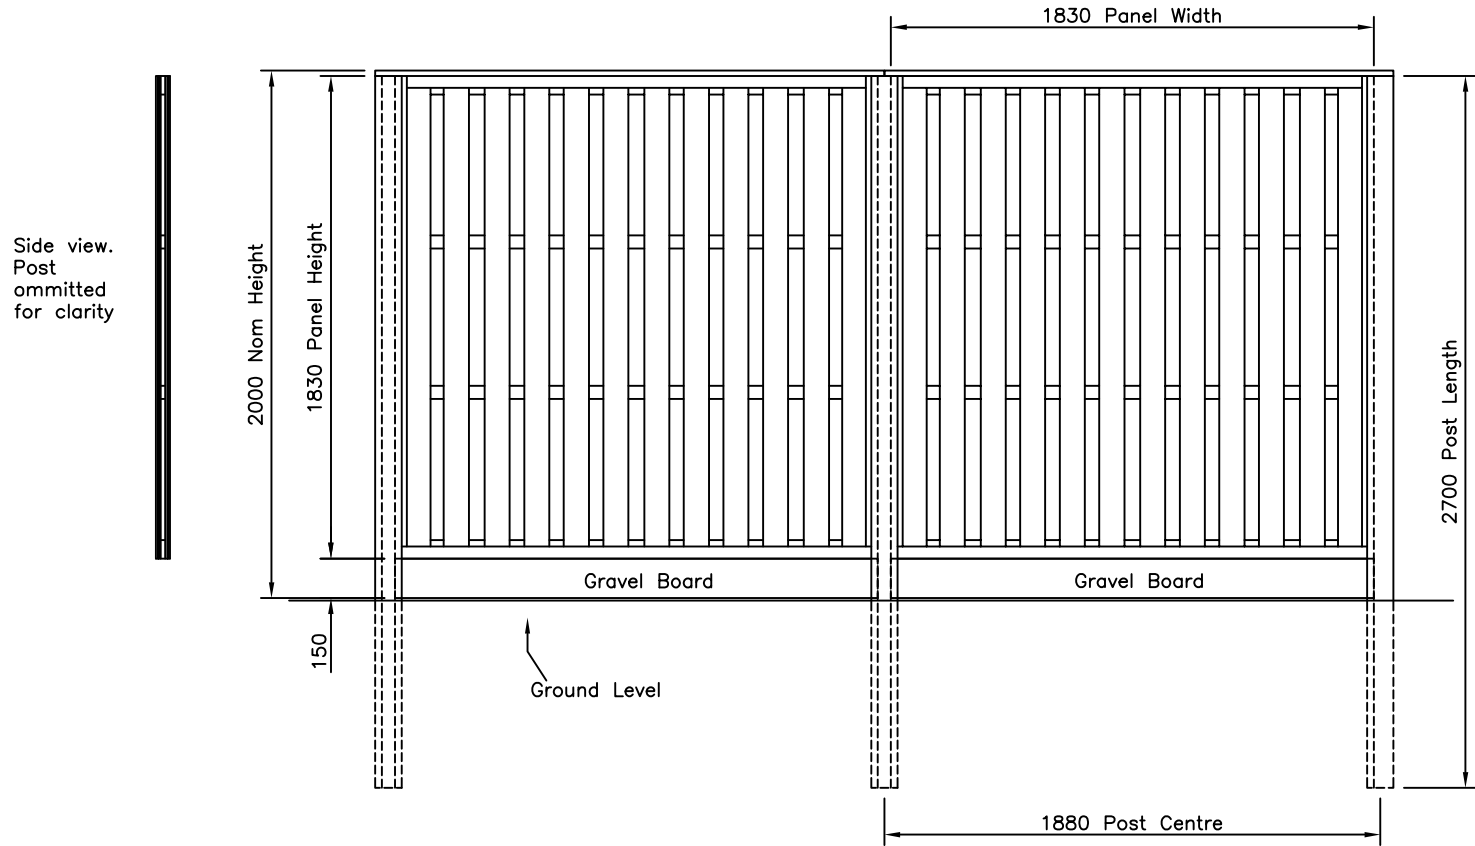

DO NOT SCALE – IF IN DOUBT ASK

Jacksons
FINE FENCING

Stowting Common
Near Ashford,
KENT. TN25 6BN
Telephone : 01233 750393
Fax: 01233 750403
Int. Tel : +44 (0)1233 750393

This Drawing is The Property Of H.S. Jackson & Son (Fencing) Ltd.
And May Not Be Copied Or Reproduced In Any Way Without Prior Written Permission.

Original Issue

Drawn	Di Day
Date	15/09/06
Checked	
Size	Scale 1:20
A3	U.O.S

TITLE 1830 mm H Hit & Miss Timber Fence
Sales Drawing

CUSTOMER

ACK No.

Drawing No.

06 J7/01042

4 of 8