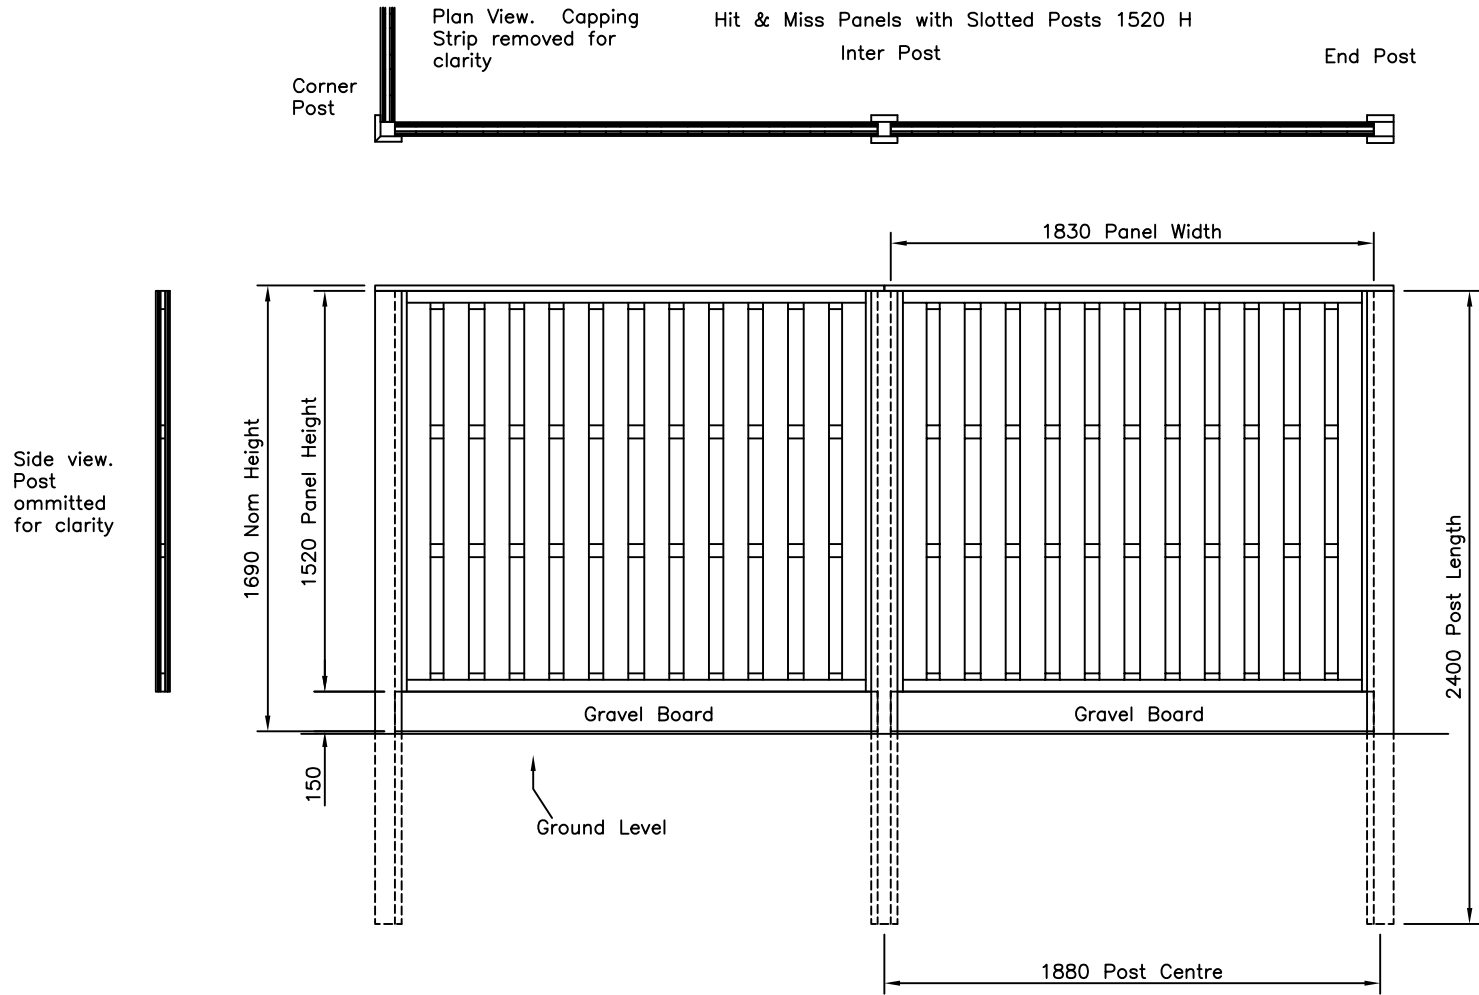

DO NOT SCALE – IF IN DOUBT ASK

Jacksons
FINE FENCING

Stowting Common
Near Ashford,
KENT. TN25 6BN
Telephone : 01233 750393
Fax: 01233 750403
Int. Tel : +44 (0)1233 750393

This Drawing Is The Property Of H.S. Jackson & Son (Fencing) Ltd.
And May Not Be Copied Or Reproduced In Any Way Without Prior Written Permission.

Original Issue

Drawn	Di Day
Date	15/09/06
Checked	
Size	Scale
A3	1:20 U.O.S

TITLE 1520 mm H Hit & Miss Timber Fence
Sales Drawing

CUSTOMER

ACK No.

Drawing No.

06 J7/01042
3 of 8