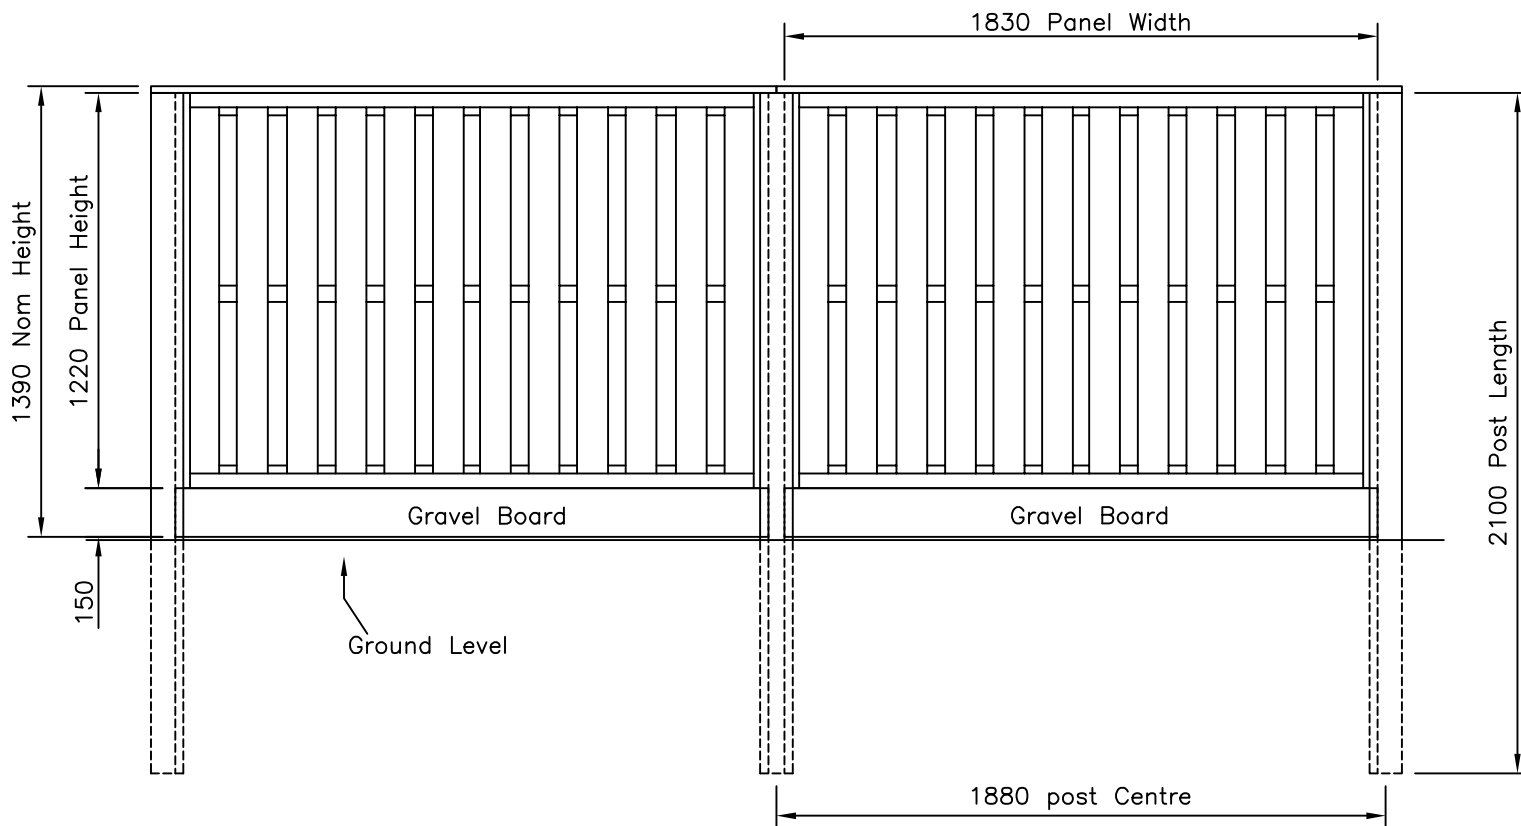

Side view.
Post omitted
for clarity