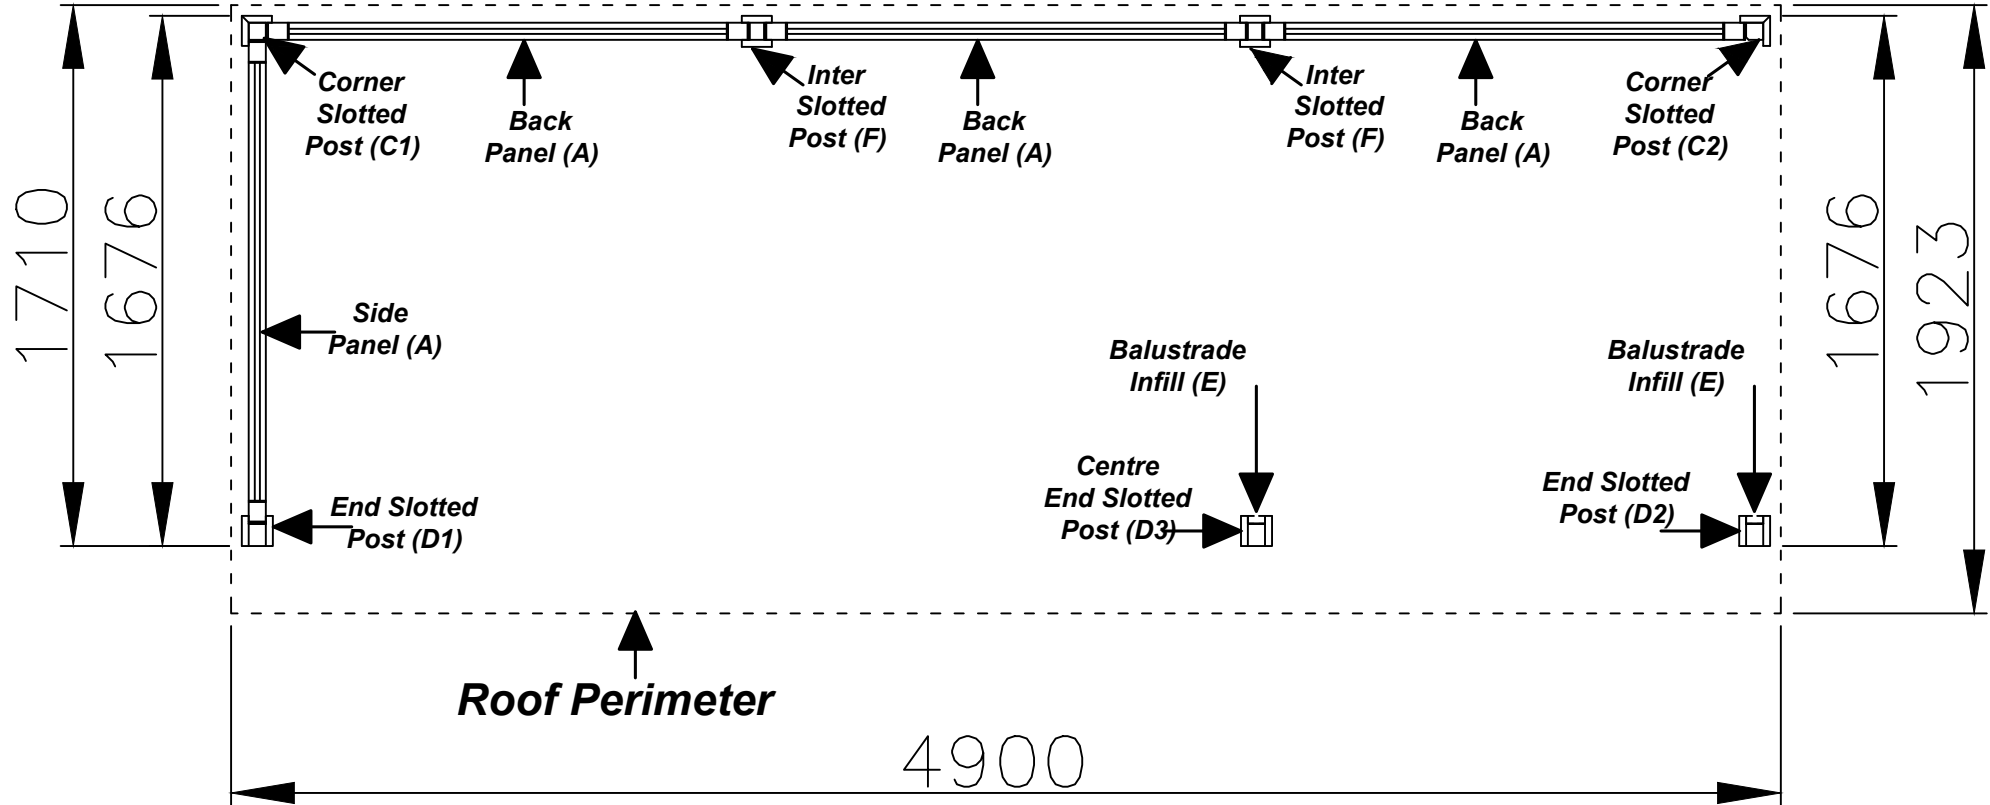

**FLOOR PLAN VIEW**  
**(Posts, Back & Side Panels Positions shown)**

DO NOT SCALE - IF IN DOUBT ASK

<b>Jacksons</b> <b>FINE FENCING</b>	Stowting Common Near Ashford, KENT. TN25 6BN Telephone : 01233 750393 Fax: 01233 750403 Int. Tel : +44 (0)1233 750393	06/07/2017 Typing error ref post D3 29/09/2016 Original Issue	Drawn ALI	TITLE STD RETREAT + ADDITIONAL BAY FLOOR PLAN
			Date 29/09/2016	
This Drawing Is The Property Of H.S. Jackson & Son (Fencing) Ltd. And May Not Be Copied Or Reproduced In Any Way Without Prior Written Permission.			Checked AT	CUSTOMER
			Size A4	Scale 1: U.O.S
			ACK No.	Drawing No. J7/02215C