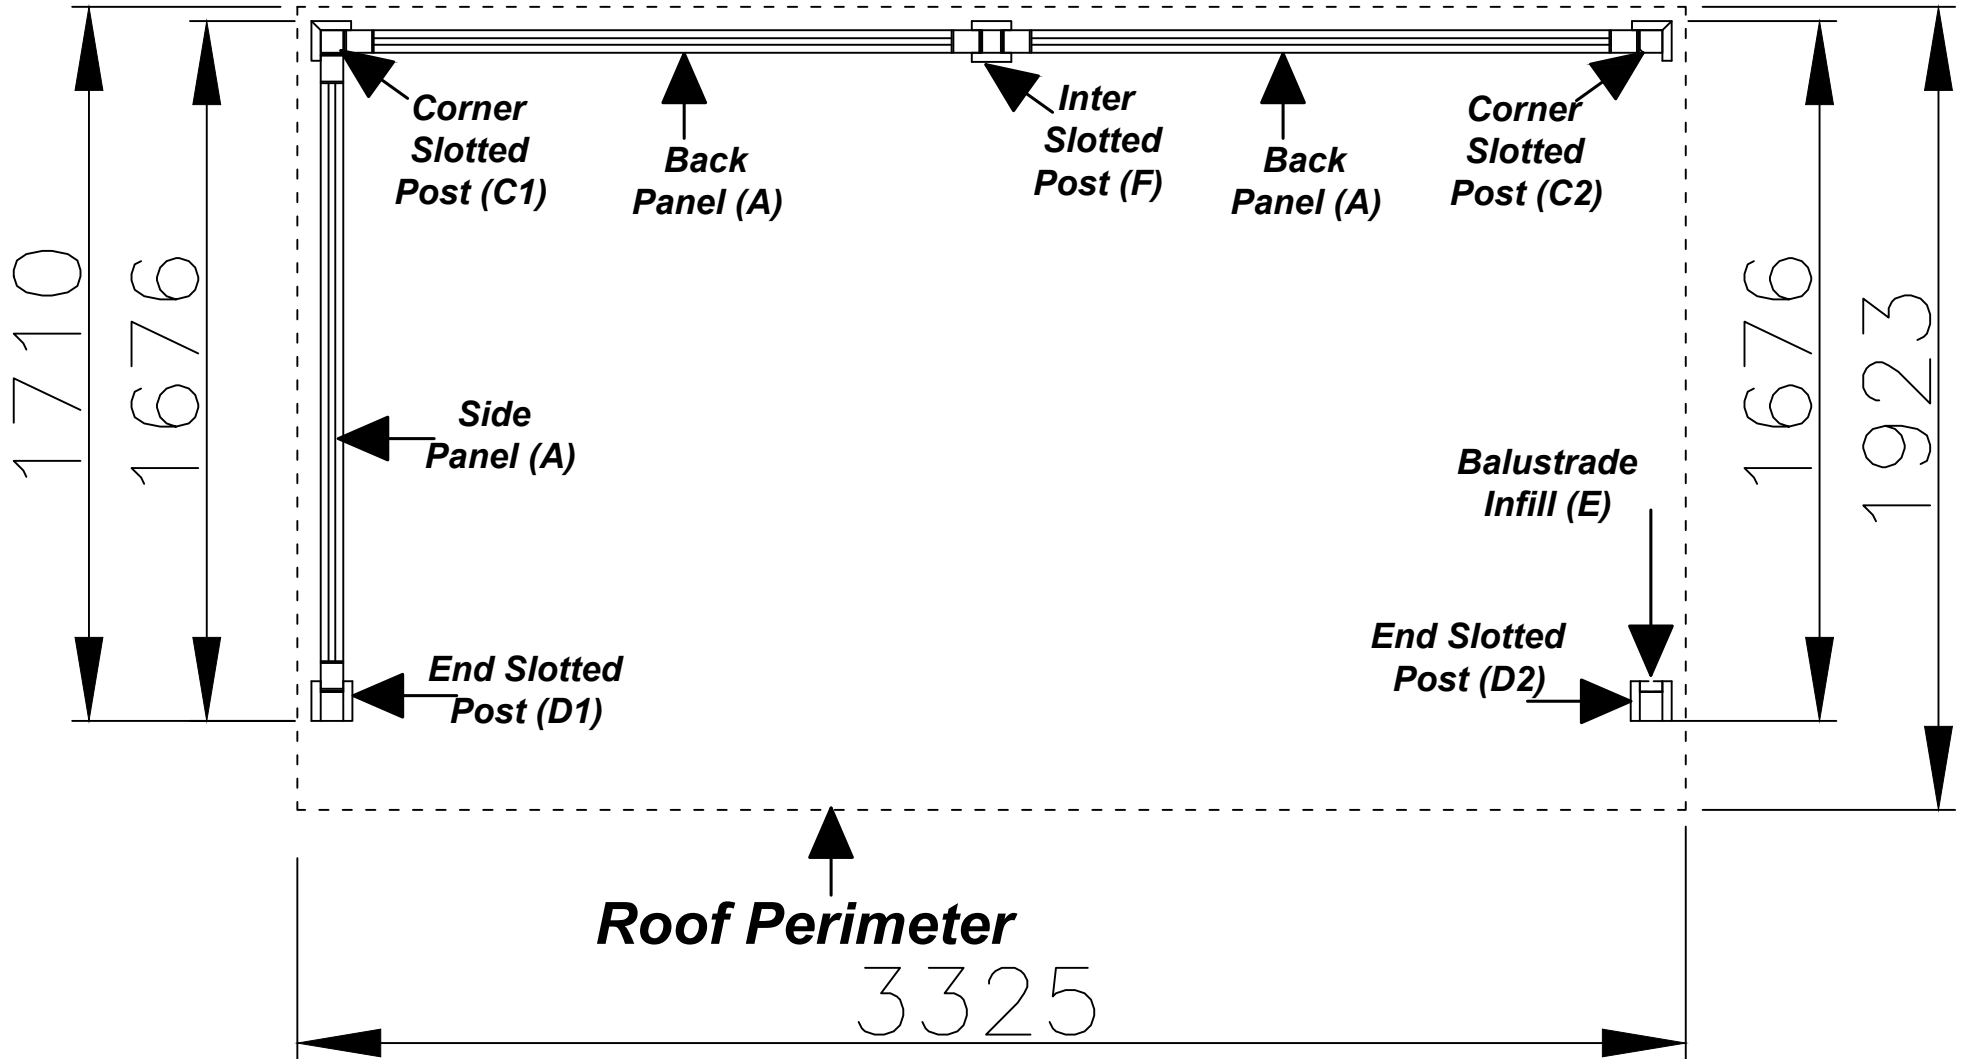

FLOOR PLAN VIEW

(Posts, Back & Side Panels Positions shown)

DO NOT SCALE - IF IN DOUBT ASK

<h2 style="margin: 0;">Jacksons</h2> <div style="border: 1px solid black; padding: 2px; display: inline-block;">FINE FENCING</div>	Stowting Common Near Ashford, KENT. TN25 6BN Telephone : 01233 750393 Fax: 01233 750403 Int. Tel : +44 (0)1233 750393	Drawn ALI Date 29/09/2016		TITLE <h3 style="margin: 0;">STD RETREAT FLOOR PLAN</h3>	
		Checked AT		CUSTOMER	
This Drawing Is The Property Of H.S. Jackson & Son (Fencing) Ltd. And May Not Be Copied Or Reproduced In Any Way Without Prior Written Permission.		29/09/2016 Original Issue		Size A4 Scale 1: U.O.S ACK No.	