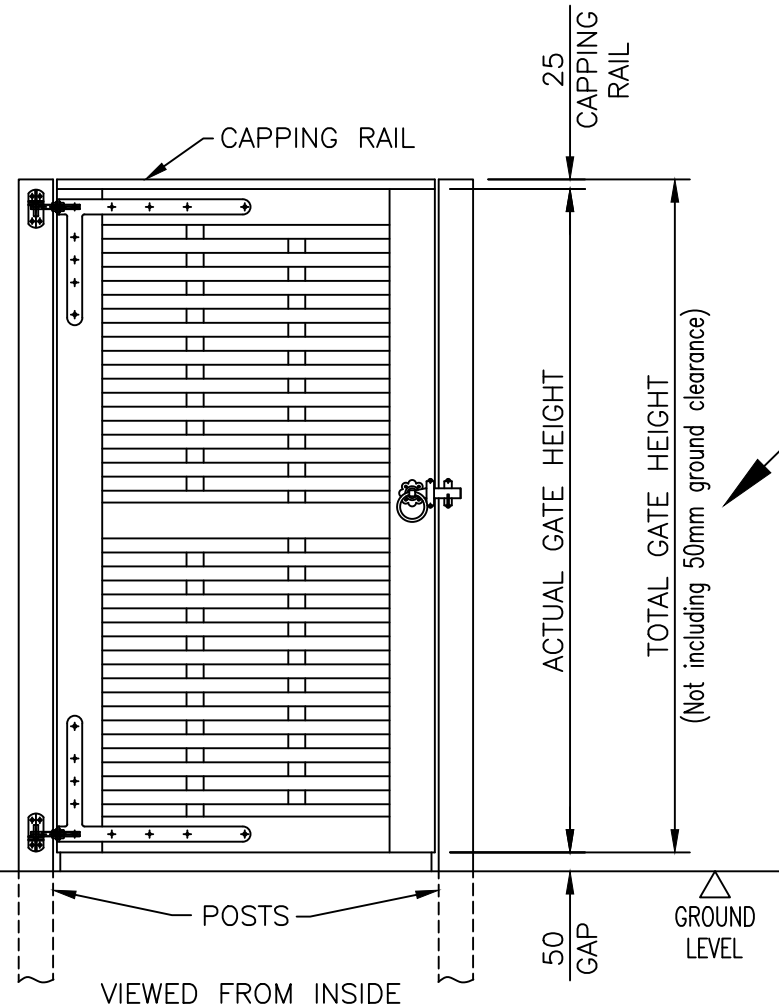

CUSTOMER NAME:

ACK No.

SALESMAN:

GATE LEAF SIZE LIMITATION.

Max Actual Gate Height (mm)	Allowable Actual Gate Width (mm)
1930	1000

GATE HANDING & OPENING:

The handing of the gate is determined by the position of the hinges when the gate is viewed from outside. Hinges are always on the opening side of the gate.

* **STEP 4:** Please tick appropriate box for desired gate fitting option.

OPTION 1: UNFITTED GATE(s).

For fittings to be supplied separately.

OR

OPTION 2: FITTED GATE(s).

Please tick appropriate box for desired hanging & opening.

***STEP 2.**
"Actual Gate Width"
is 20mm less than the
between posts.

***STEP 1.**
"Width Between Posts"

***STEP 3.**
"Total Gate Height"
including Capping Rail.
Remember not to include
50mm for Ground Clearance.

A. Left Hand Hang
Opening Inwards

B. Standard
Right Hand Hang
Opening Inwards

C. Left Hand Hang
Opening Outwards

D. Right Hand Hang
Opening Outwards

***GATE SHOWN RIGHT HAND HANGING - OPENING INWARDS** - For your requirements select the appropriate option in *STEP 4.