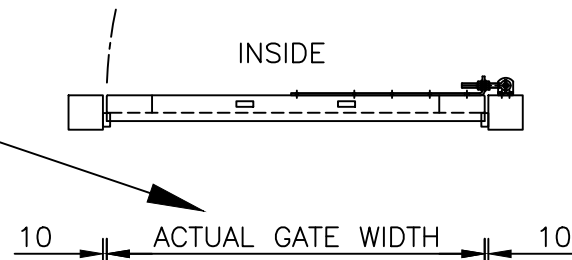

CUSTOMER NAME:

ACK No.

SALESMAN:

GATE LEAF SIZE LIMITATION.

Max Actual Gate Height (mm)	Allowable Actual Gate Width (mm)
1930	1000

GATE HANDING & OPENING:

The handing of the gate is determined by the position of the hinges when the gate is viewed from outside. Hinges are always on the opening side of the gate.

* **STEP 4:** Please tick appropriate box for desired gate fitting option.

OPTION 1: UNFITTED GATE(s).

For fittings to be supplied separately.

OR

OPTION 2: FITTED GATE(s).

Please tick appropriate box for desired hanging & opening.

***STEP 2.**
"Actual Gate Width"
is 20mm less than the
between posts.

***STEP 1.**
"Width Between Posts"

***STEP 3.**
"Total Gate Height"
including Capping Rail.
Remember not to include
50mm for Ground Clearance.