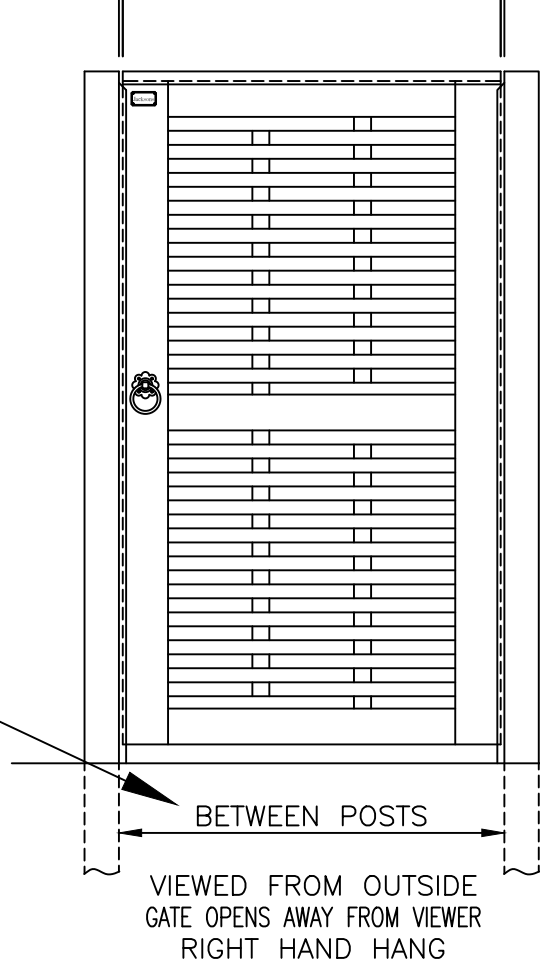

CUSTOMER NAME:

ACK No.

SALESMAN:

GATE LEAF SIZE LIMITATION.

Max Actual Gate Height (mm)	Allowable Actual Gate Width (mm)
1930	1000

GATE HANDING & OPENING:

The handing of the gate is determined by the position of the hinges when the gate is viewed from outside. Hinges are always on the opening side of the gate.

* **STEP 4:** Please tick appropriate box for desired gate fitting option.

OPTION 1: UNFITTED GATE(s).

For fittings to be supplied separately.

OR

OPTION 2: FITTED GATE(s).

Please tick appropriate box for desired hanging & opening.

***STEP 2.**
"Actual Gate Width"
is 20mm less than the
between posts.

***STEP 1.**
"Width Between Posts"

***STEP 3.**
"Total Gate Height"
including Capping Rail.
Remember not to include
50mm for Ground Clearance.

A. Left Hand Hang
Opening Inwards

B. Standard
Right Hand Hang
Opening Inwards

C. Left Hand Hang
Opening Outwards

D. Right Hand Hang
Opening Outwards

***GATE SHOWN RIGHT HAND HANGING - OPENING INWARDS** - For your requirements select the appropriate option in *STEP 4.