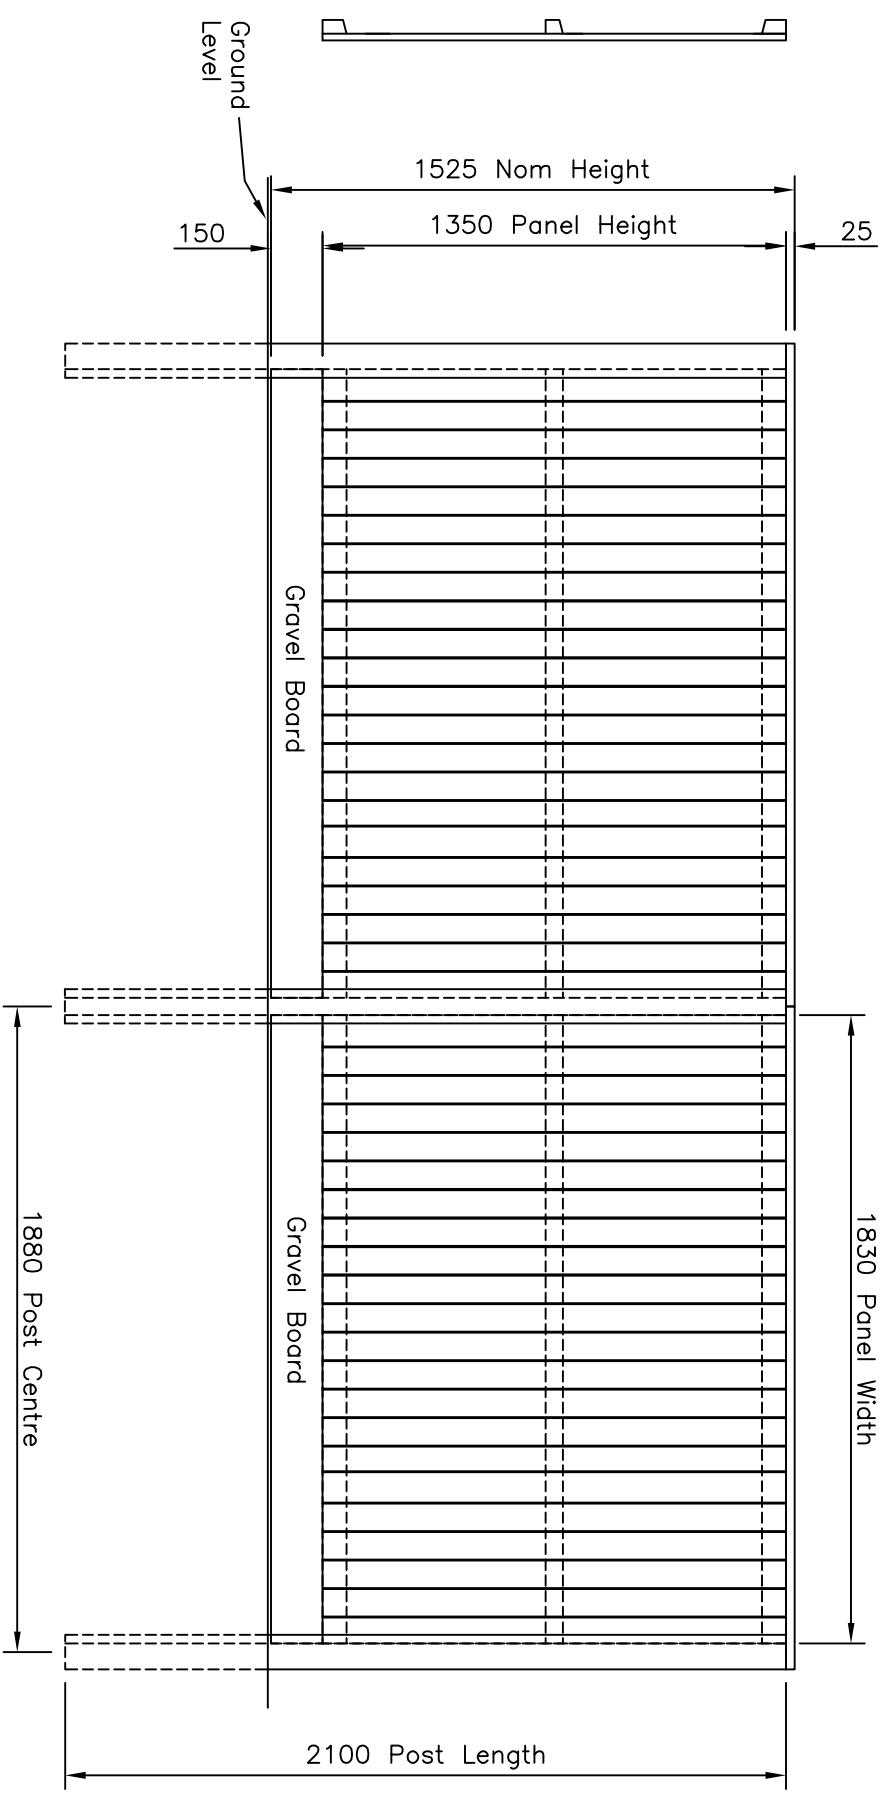

Featherboard Fencing with Slotted Posts

Side view.
Post
omitted
for clarity

JACKSONS
FINE FENCING

This Drawing is The Property of H.S. Jackson & Son (Fencing) Ltd.
And May Not Be Copied Or Reproduced In Any Way Without Prior Written Permission.

Stowling Common
Near Ashford,
KENT. TN25 6BN
Telephone : 01233 750393
Fax: 01233 750403
Int. Tel : +44 (0)1233 750393

21/09/06 ORIGINAL ISSUE

Drawn	Di Day	TITLE	Featherboard Panels 1350mm High Sales Drawing
Date	21/09/06	CUSTOMER	
Checked		ACK No.	Drawing No. J7/01044 Sheet 4 of 7
Size	A3	Scale	1:16 U.O.S