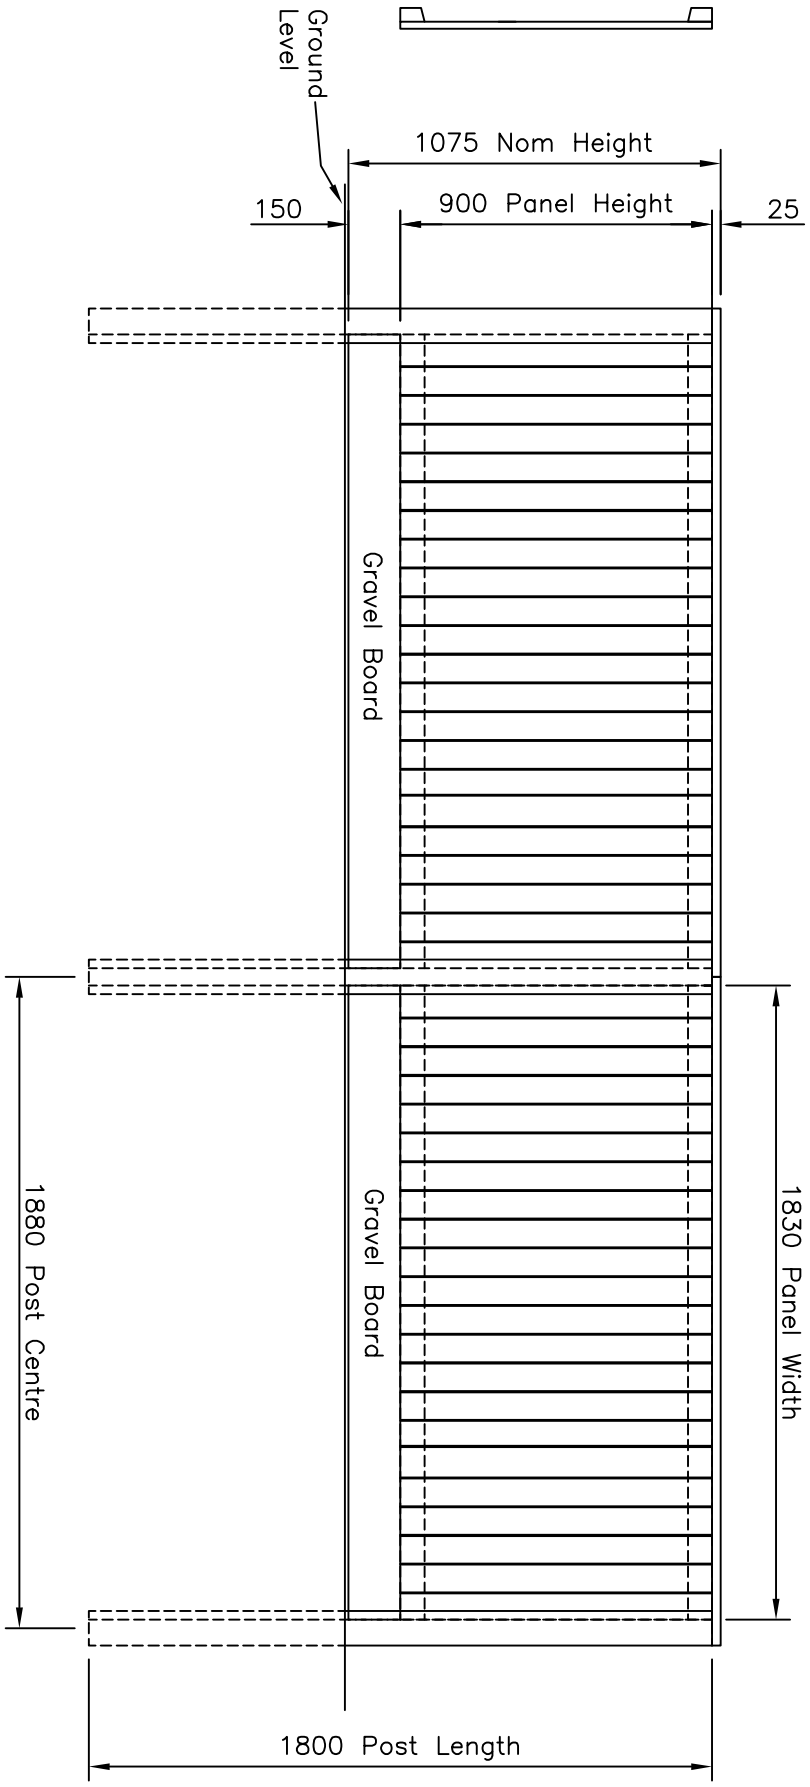

Side view.
Post
omitted
for clarity

JACKSONS

FINE FENCING

This Drawing is The Property Of H.S. Jackson & Son (Fencing) Ltd.
and May Not Be Copied Or Reproduced In Any Way Without Prior Written Permission.

Stowting Common
Near Ashford,
KENT. TN25 6BN

Telephone : 01233 750393

Fax: 01233 750403

Int. Tel : +44 (0)1233 750393

21/09/06

ORIGINAL ISSUE

Drawn	Di	Day
Date	21/09/06	
Checked		
Size	Scale	1:16
A3	U.O.S	

TITLE	Featherboard Panels 900mm High
Sales Drawing	
CUSTOMER	
ACK No.	
Drawing No.	J7/01044
Sheet	1 of 7