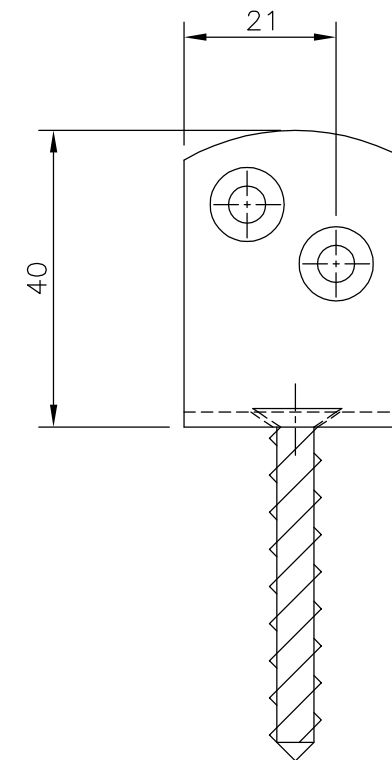

DO NOT SCALE – IF IN DOUBT ASK

STOCK CODE – 232100 (Sawn Finish)

1:1

STOCK CODE – 645100

SALES ASSEMBLY NOTE

TO BE CUT TO LENGTH ON SITE TO SUIT POST CENTRES.

STOCK CODE – 232200

Jacksons
FINE FENCING

Stowing Common
Near Ashford,
KENT. TN25 6BN
Telephone : 01233 750393
Fax: 01233 750403
Int. Tel : +44 (0)1233 750393

① 03/03/09 Stock Codes Added
② 20/02/09 Original Issue

Drawn Liam
Date 20/02/09
Checked
Size A3 Scale 1:2 U.O.S

TITLE 'Old Style' Featherboard
Fence Components

CUSTOMER
ACK No.

Drawing No.
J7/01139
2 of 2