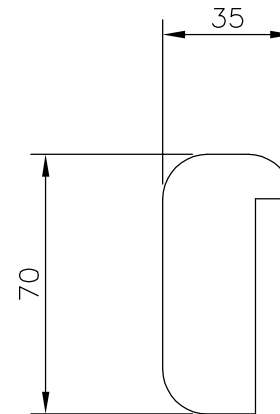

DO NOT SCALE – IF IN DOUBT ASK

STOCK CODE – 232100 (Sawn Finish)

1:1

STOCK CODE – 645100

SALES ASSEMBLY NOTE

TO BE CUT TO LENGTH ON SITE TO SUIT POST CENTRES.

STOCK CODE – 232200

Jacksons
FINE FENCING

Stowing Common
Near Ashford,
KENT. TN25 6BN
Telephone : 01233 750393
Fax: 01233 750403
Int. Tel : +44 (0)1233 750393

① 03/03/09 Stock Codes Added
② 20/02/09 Original Issue

Drawn Liam
Date 20/02/09
Checked
Size A3 Scale 1:2 U.O.S

TITLE 'Old Style' Featherboard
Fence Components

CUSTOMER
ACK No.

Drawing No.
J7/01139
2 of 2