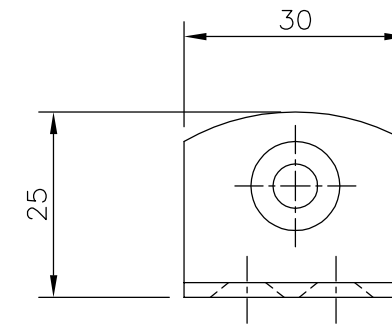

DO NOT SCALE – IF IN DOUBT ASK

STOCK CODE – 232100 (Sawn Finish)

1:1

STOCK CODE – 645100

SALES ASSEMBLY NOTE

TO BE CUT TO LENGTH ON SITE TO SUIT POST CENTRES.

STOCK CODE – 232200

Jacksons
FINE FENCING

Stowing Common
Near Ashford,
KENT. TN25 6BN
Telephone : 01233 750393
Fax: 01233 750403
Int. Tel : +44 (0)1233 750393

① 03/03/09 Stock Codes Added
② 20/02/09 Original Issue

Drawn Liam
Date 20/02/09
Checked
Size A3 Scale 1:2 U.O.S