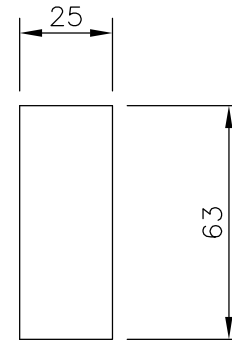

DO NOT SCALE – IF IN DOUBT ASK

STOCK CODE – 232100 (Sawn Finish)

1:1

STOCK CODE – 645100

SALES ASSEMBLY NOTE

TO BE CUT TO LENGTH ON SITE TO SUIT POST CENTRES.

STOCK CODE – 232200

Jacksons
FINE FENCING

Stowing Common
Near Ashford,
KENT. TN25 6BN
Telephone : 01233 750393
Fax: 01233 750403
Int. Tel : +44 (0)1233 750393

① 03/03/09 Stock Codes Added
② 20/02/09 Original Issue

Drawn Liam
Date 20/02/09
Checked
Size A3 Scale 1:2 U.O.S

TITLE 'Old Style' Featherboard
Fence Components

CUSTOMER
ACK No.

Drawing No.
J7/01139
2 of 2