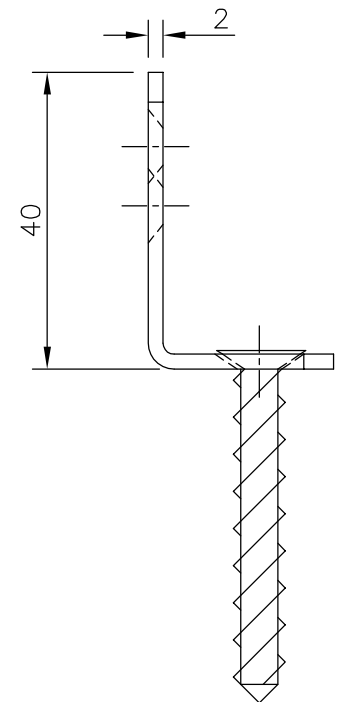

DO NOT SCALE – IF IN DOUBT ASK

STOCK CODE – 232100 (Sawn Finish)

1:1

STOCK CODE – 645100

SALES ASSEMBLY NOTE

TO BE CUT TO LENGTH ON SITE TO SUIT POST CENTRES.

STOCK CODE – 232200

Jacksons
FINE FENCING

Stowing Common
Near Ashford,
KENT. TN25 6BN
Telephone : 01233 750393
Fax: 01233 750403
Int. Tel : +44 (0)1233 750393

① 03/03/09 Stock Codes Added
② 20/02/09 Original Issue

Drawn Liam
Date 20/02/09
Checked
Size A3 Scale 1:2 U.O.S

TITLE 'Old Style' Featherboard
Fence Components

CUSTOMER
ACK No.

Drawing No.
J7/01139
2 of 2