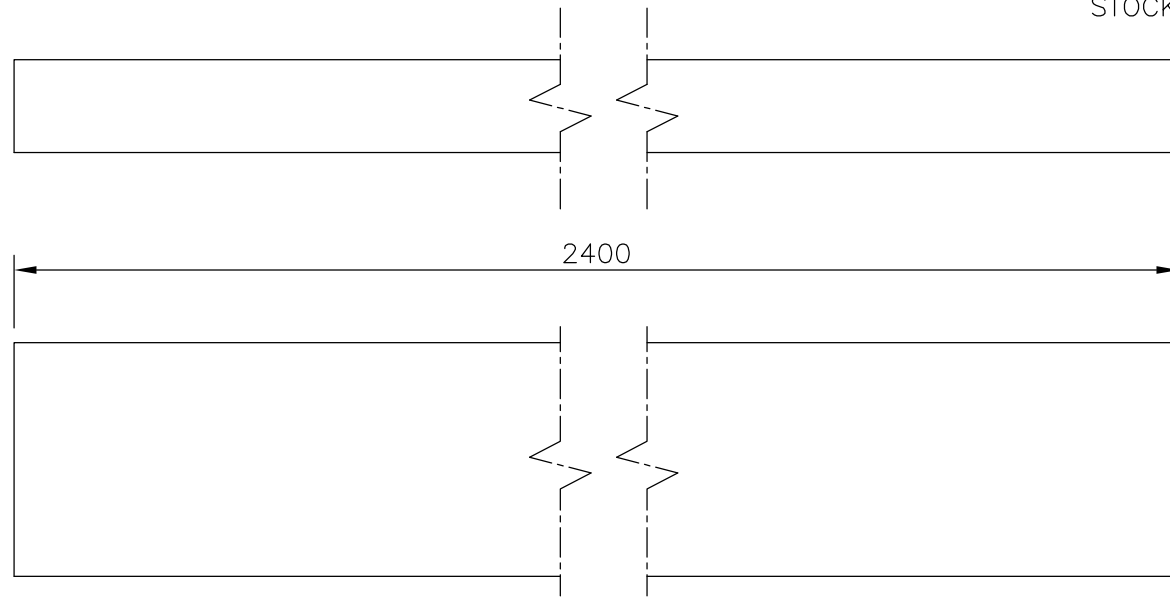

DO NOT SCALE – IF IN DOUBT ASK

STOCK CODE – 232100 (Sawn Finish)

1:1

STOCK CODE – 645100

SALES ASSEMBLY NOTE

TO BE CUT TO LENGTH ON SITE TO SUIT POST CENTRES.

STOCK CODE – 232200

Jacksons
FINE FENCING

Stowing Common
Near Ashford,
KENT. TN25 6BN
Telephone : 01233 750393
Fax: 01233 750403
Int. Tel : +44 (0)1233 750393

① 03/03/09 Stock Codes Added
② 20/02/09 Original Issue

Drawn Liam
Date 20/02/09
Checked
Size A3 Scale 1:2 U.O.S

TITLE 'Old Style' Featherboard
Fence Components

CUSTOMER
ACK No.

Drawing No.
J7/01139
2 of 2