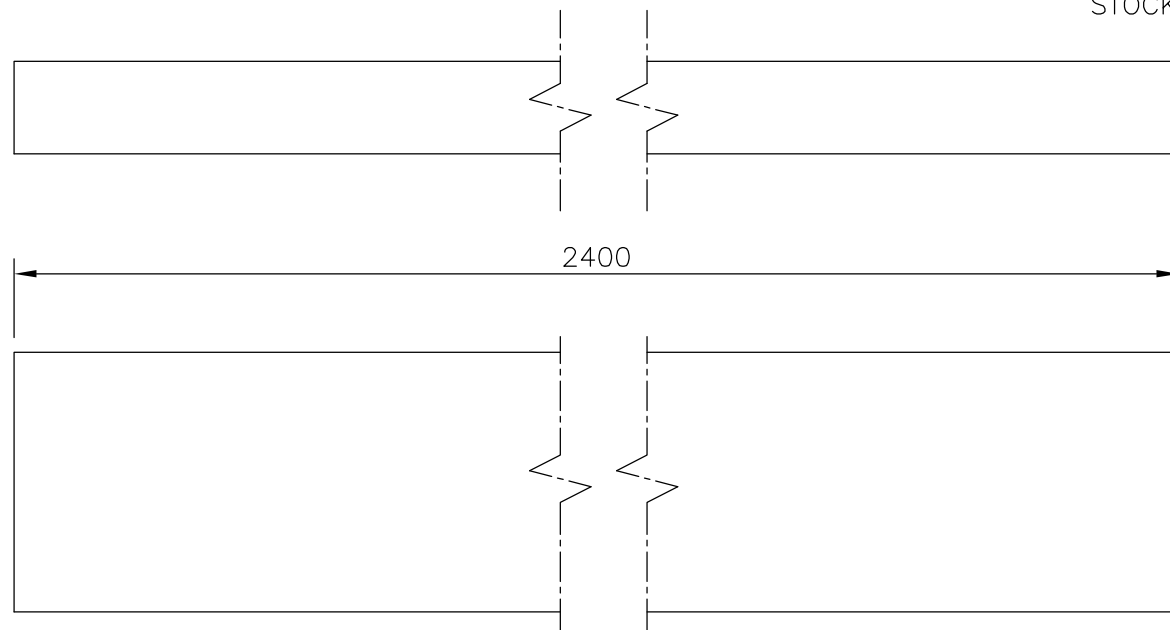

DO NOT SCALE – IF IN DOUBT ASK

STOCK CODE – 232100 (Sawn Finish)

1:1

STOCK CODE – 645100

SALES ASSEMBLY NOTE

TO BE CUT TO LENGTH ON SITE TO SUIT POST CENTRES.

STOCK CODE – 232200

Jacksons
FINE FENCING

Stowing Common
Near Ashford,
KENT. TN25 6BN
Telephone : 01233 750393
Fax: 01233 750403
Int. Tel : +44 (0)1233 750393

① 03/03/09 Stock Codes Added
② 20/02/09 Original Issue

Drawn Liam
Date 20/02/09
Checked
Size A3 Scale 1:2 U.O.S

TITLE 'Old Style' Featherboard
Fence Components

CUSTOMER
ACK No.

Drawing No.
J7/01139
2 of 2